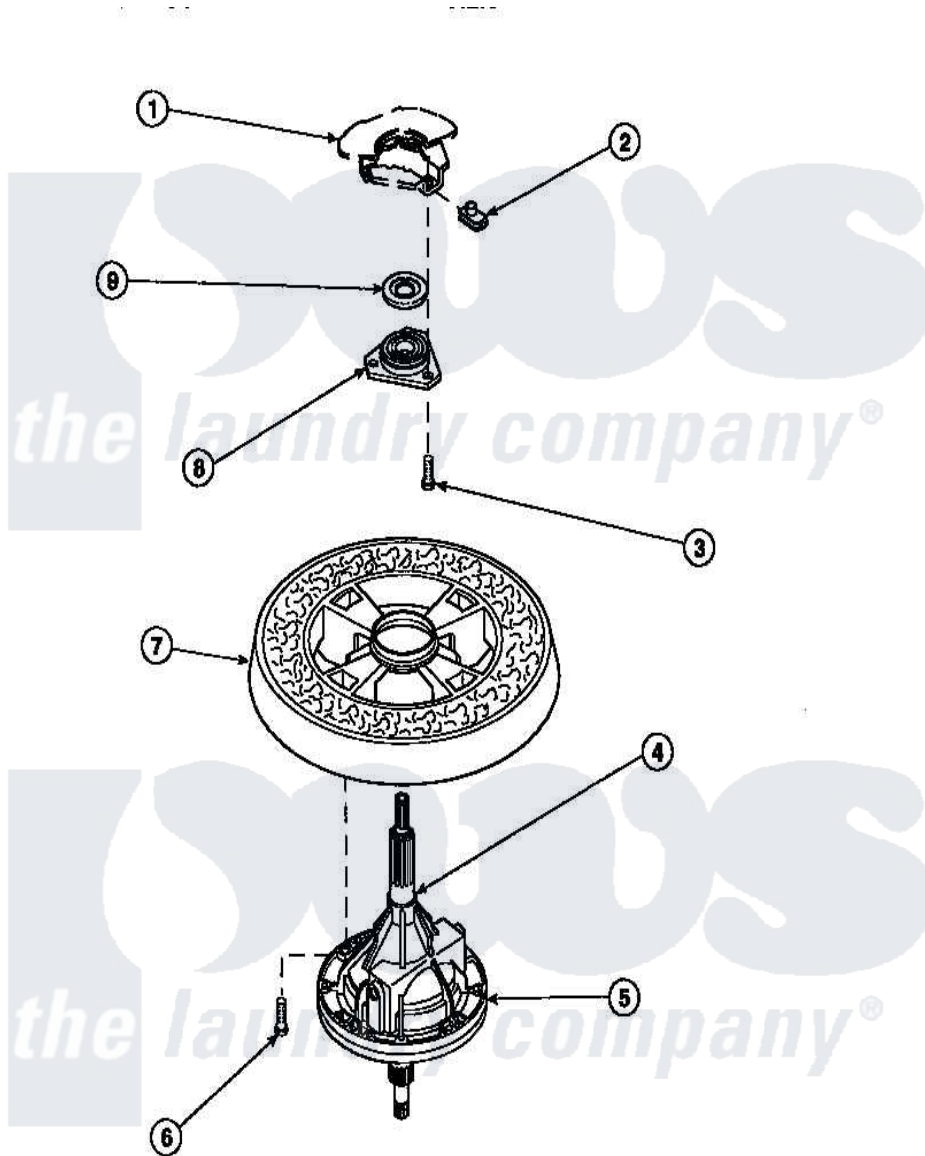

Amana LW7503L2 (BOM: PLW7503L2 B) 27 - TRANSMISSION ASSY AND BALANCE RING

Amana Residential Amana LW7503L2 (BOM: PLW7503L2 B) Washer Parts Parts Diagram 27 - TRANSMISSION ASSY AND BALANCE RING

Click on the part number to view part

Item	Original Part Number	Replaced By	Status	Part Description
1	34439P			Outer Tub
2	27222			Nut, Retainer 5/16-18
3	36991	3400500		Bolt, 3405245 5/16-18 X 3/4
4	27604P			Never-Seeze 1 Oz Tube
5	34526P			Assembly, Transmission
6	37047		Not Available	SCREW, CAP
7	34731		Not Available	ASSY,BALANCE RING-COMPL
8	27182	40004201P		Main Bearing Assembly
9	27187			Flinger