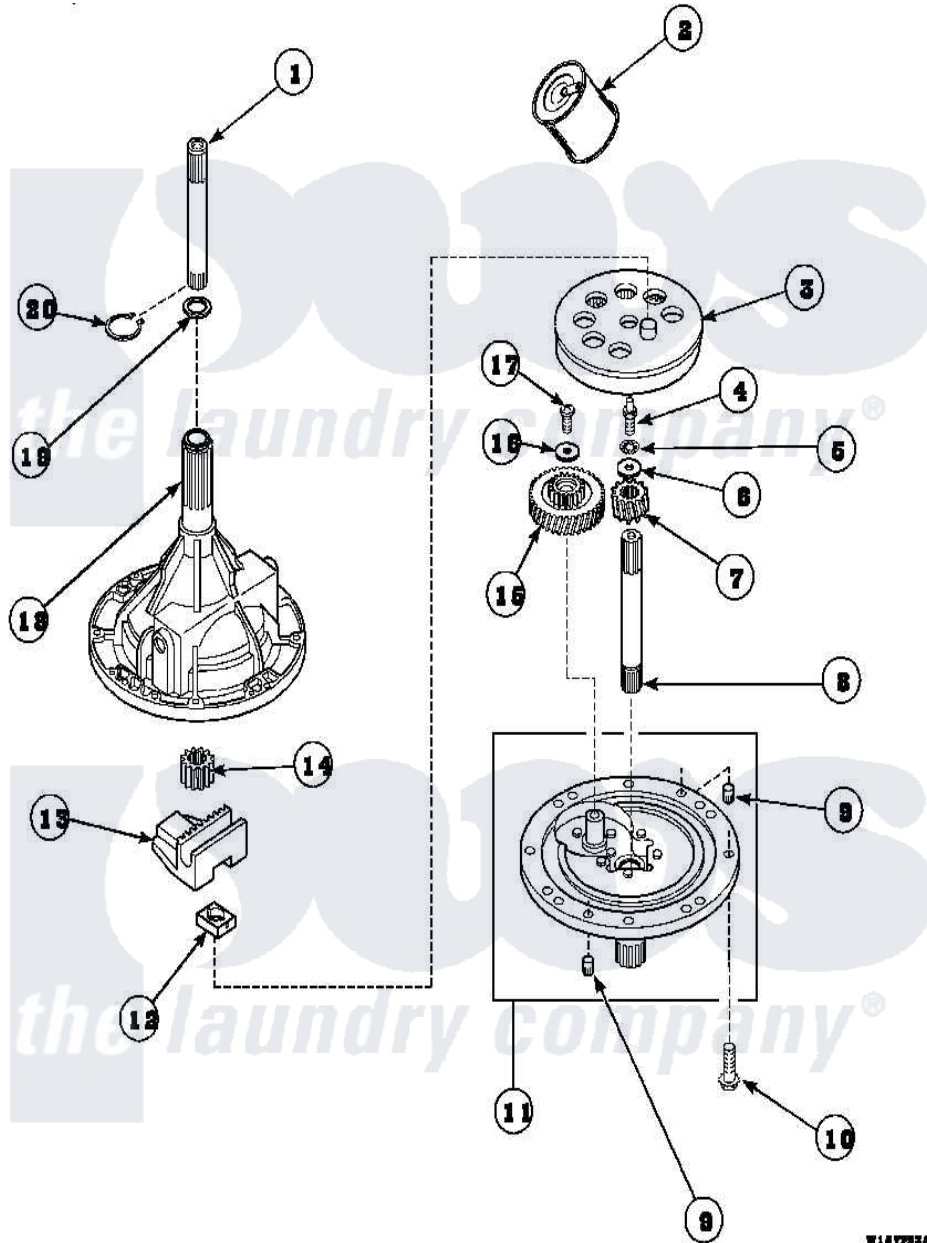

**Amana LW7503L2 (BOM: PLW7503L2A) 01 - 34526P TRANSMISSION ASSY**

Amana Residential Amana LW7503L2 (BOM: PLW7503L2A) Washer Parts Parts Diagram 01 - 34526P TRANSMISSION ASSY

Click on the part number to view part

Item	Original Part Number	Replaced By	Status	Part Description
1	<a href="#">Y36570</a>			Shaft, Output
2	<a href="#">27243P</a>			Oil, CW Transmission F-
3	<a href="#">26577</a>			Assembly, Gear And Stud
4	27030		Not Available	SCREW, 1/4-20 SPECIAL
5	<a href="#">21456</a>			Lockwasher, 1/4 Intshkp
6	26509	<a href="#">40041501</a>		Washer
7	<a href="#">36562</a>			Pinion, Drive
8	<a href="#">34853</a>			Shaft, Input
9	<a href="#">27172</a>			Pin, Dowel
10	32814		Not Available	SCREW, 1/4-20X7/8 SERRA
11	<a href="#">38290</a>			Assembly, Cover
12	<a href="#">26493</a>			Slide
13	<a href="#">Y31526</a>			Rack
14	<a href="#">27003</a>			Pinion, Agitator
15	<a href="#">29161</a>			Gear, Reduction

16	29260	Not Available	WASHER
17	<a href="#">29273</a>		Screw, 1/4-20 X 3/8
18	33223	Not Available	ASSY, TRANSMISSION CASE
19	<a href="#">35092</a>		Washer, 3628id X 1.00 X .056
20	<a href="#">27197</a>		Ring, Retaining
NI	37577P	Not Available	SEALANT