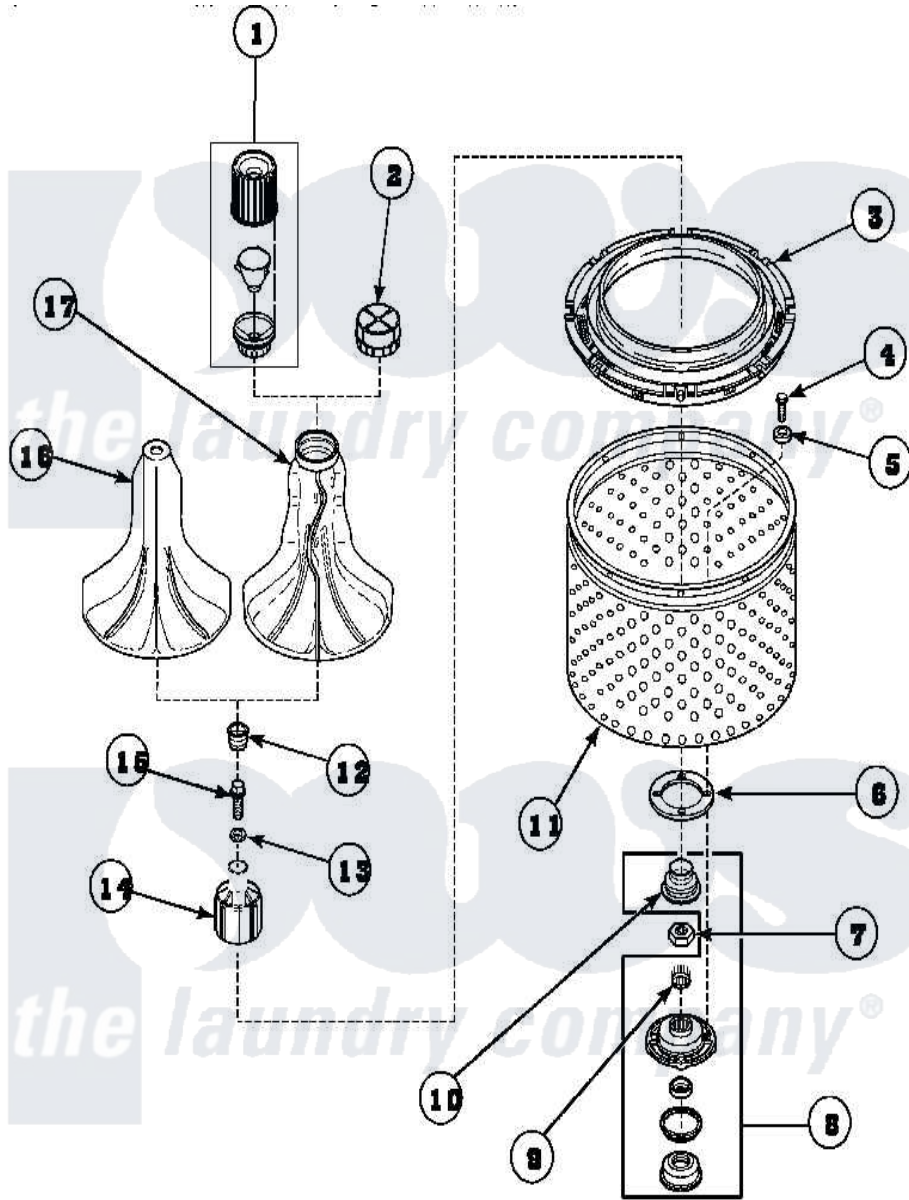

**Amana LW7503L2 (BOM: PLW7503L2A) 02 - AGITATOR/DRIVE
BELL/SEAL KIT/TUB & HUB**

W214P2EA

Amana Residential Amana LW7503L2 (BOM: PLW7503L2A) Washer Parts Parts Diagram 02 - AGITATOR/DRIVE
BELL/SEAL KIT/TUB & HUB
Click on the part number to view part

Item	Original Part Number	Replaced By	Status	Part Description
1	36542	40002101W		Assembly, Fabric Softner
2	36515			Cap, Agitator
3	35035			Guard, Clothes
4	27202	W10116787		Screw
5	28094			Gasket
7	Y29220	40016301		Nut, Lock
8	495P3	R9900552		Hub And Seal
9	29728	40008301		Insert, Spline
10	36425	40016101		Seal, Bell Drive
12	36511	40008401		Plug, Bell
13	36472			O-Ring
14	36443P	R9900189		Kit, Drive Bell And Seal
15	34288	40065102		Screw, Shoulder 1/4