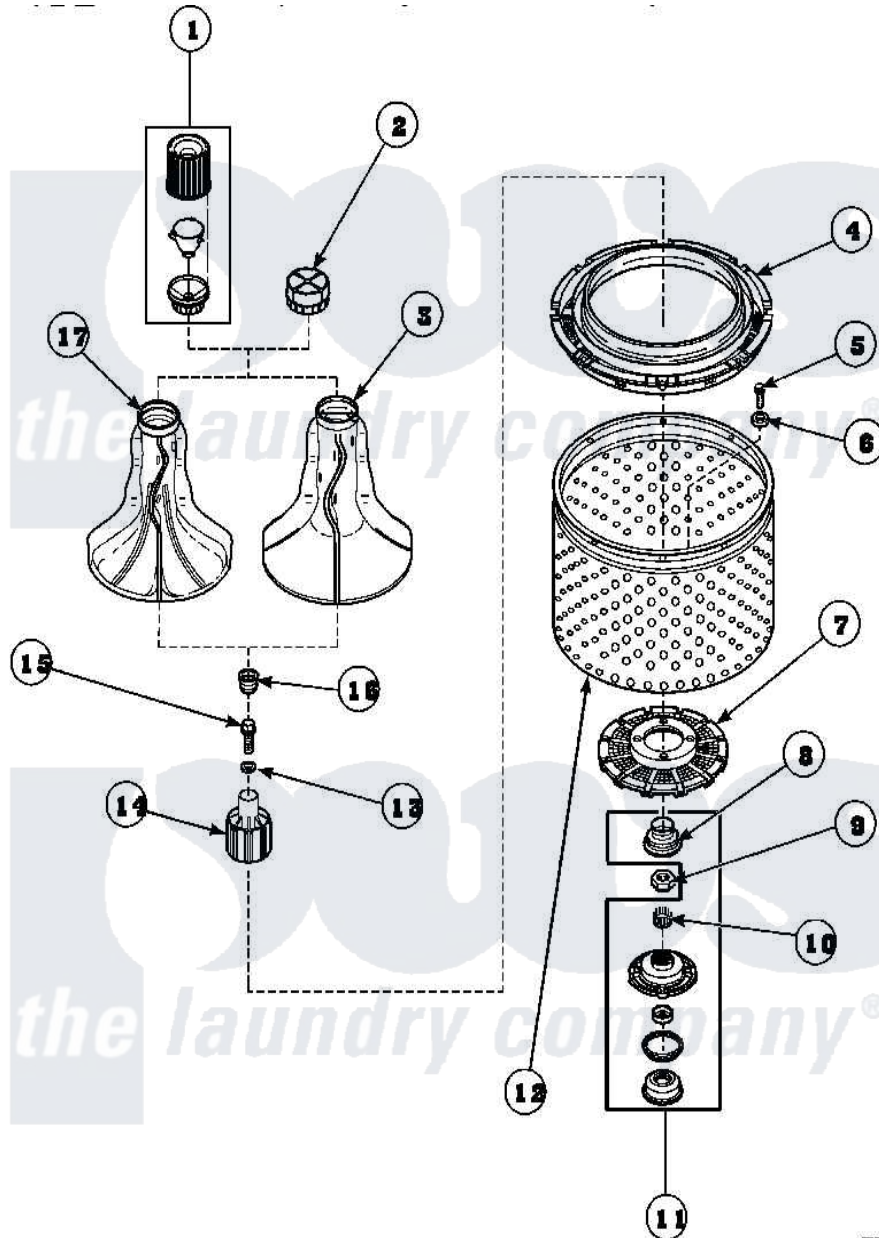

**Amana LW7503L2 (BOM: PLW7503L2A) 03 - AGITATOR/DRIVE  
BELL/SEAL KIT/TUB & HUB**

W23075A

Amana Residential Amana LW7503L2 (BOM: PLW7503L2A) Washer Parts Parts Diagram 03 - AGITATOR/DRIVE BELL/SEAL KIT/TUB & HUB

Click on the part number to view part

Item	Original Part Number	Replaced By	Status	Part Description
1	36542	<a href="#">40002101W</a>		Assembly, Fabric Softner
2	<a href="#">36515</a>			Cap, Agitator
3	36507	<a href="#">40000501W</a>		Agitator, Flex Vane
4	<a href="#">35035</a>			Guard, Clothes
5	27202	<a href="#">W1011678Z</a>		Screw
6	<a href="#">28094</a>			Gasket
7	32998	<a href="#">39371</a>		Filter Lin
8	36425	<a href="#">40016101</a>		Seal, Bell Drive
9	Y29220	<a href="#">40016301</a>		Nut, Lock
10	29728	<a href="#">40008301</a>		Insert, Spline
11	495P3	<a href="#">R9900552</a>		Hub And Seal
12	33501P	<a href="#">R9900144</a>		Kit- Wash
13	<a href="#">36472</a>			O-Ring
14	36443P	<a href="#">R9900189</a>		Kit, Drive Bell And Seal
15	34288	<a href="#">40065102</a>		Screw, Shoulder 1/4