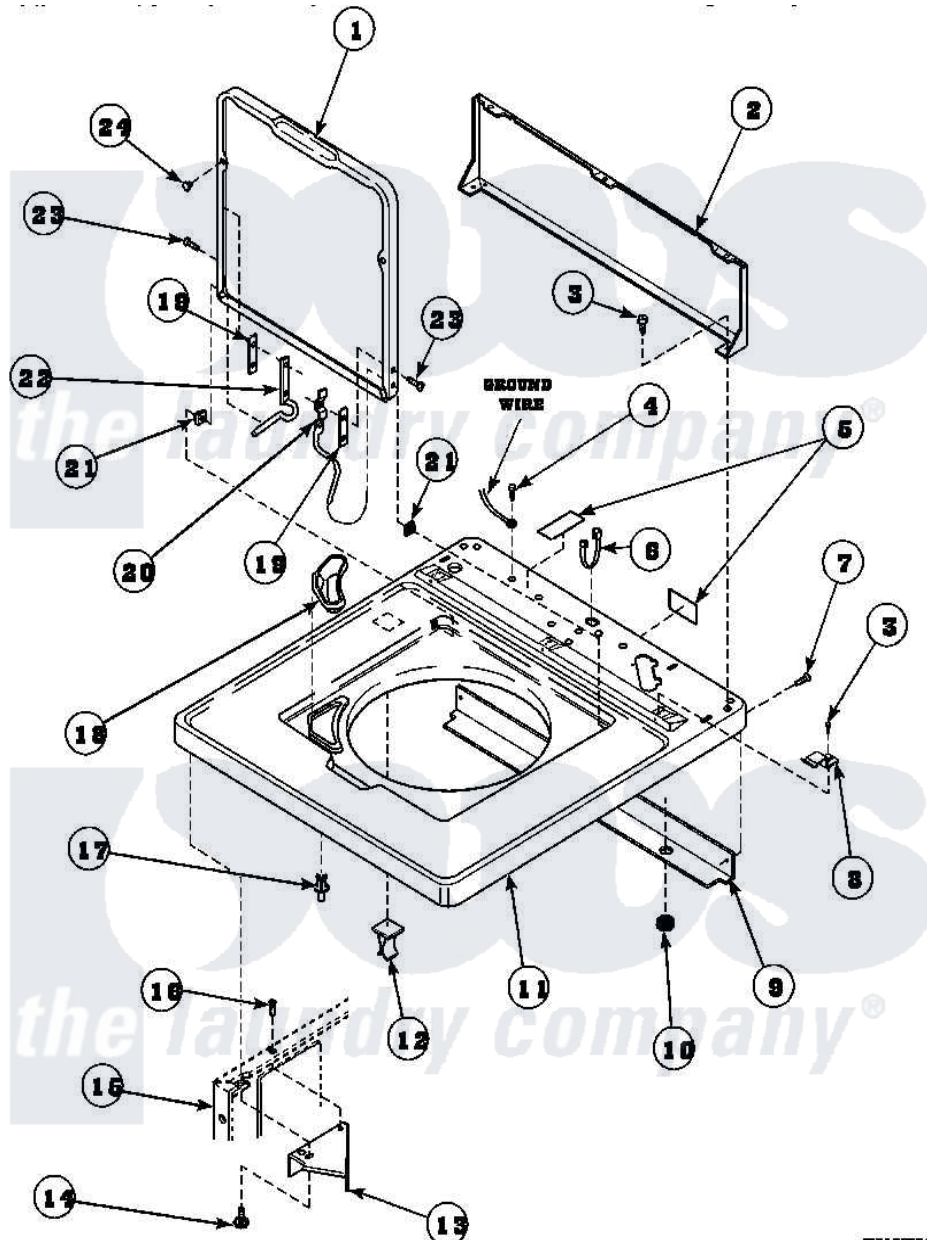

Amana LW7503L2 (BOM: PLW7503L2A) 05 - CAB TOP/LOADING DR & CTRL HOOD REAR PAN

Amana Residential Amana LW7503L2 (BOM: PLW7503L2A) Washer Parts Parts Diagram 05 - CAB TOP/LOADING DR & CTRL HOOD REAR PAN

Click on the part number to view part

Item	Original Part Number	Replaced By	Status	Part Description
2	34903		Not Available	PANEL, BACK HOOD (USE 37782)
3	23962	<a href="#">W10116760</a>		Screw
4	<a href="#">52909</a>			Screw, 10B-16 X 1/2 HeX
6	21903	<a href="#">211881</a>		Grommet, Cord Part Not Used-Gas Models Only
7	27196	<a href="#">27001200</a>		Screw
8	35887	<a href="#">40063901</a>		Clip, Hold Down
11	34902_P		Not Available	CABINET TOP
12	36519		Not Available	CLIP
13	<a href="#">36034</a>			Bracket, Director-Module
14	Y31644	<a href="#">27001200</a>		Screw
15	34475_P		Not Available	CABINET
16	36035		Not Available	SCREW,8-18X3/8 PHIL FLT HD
17	<a href="#">56534</a>			Barrel, Support