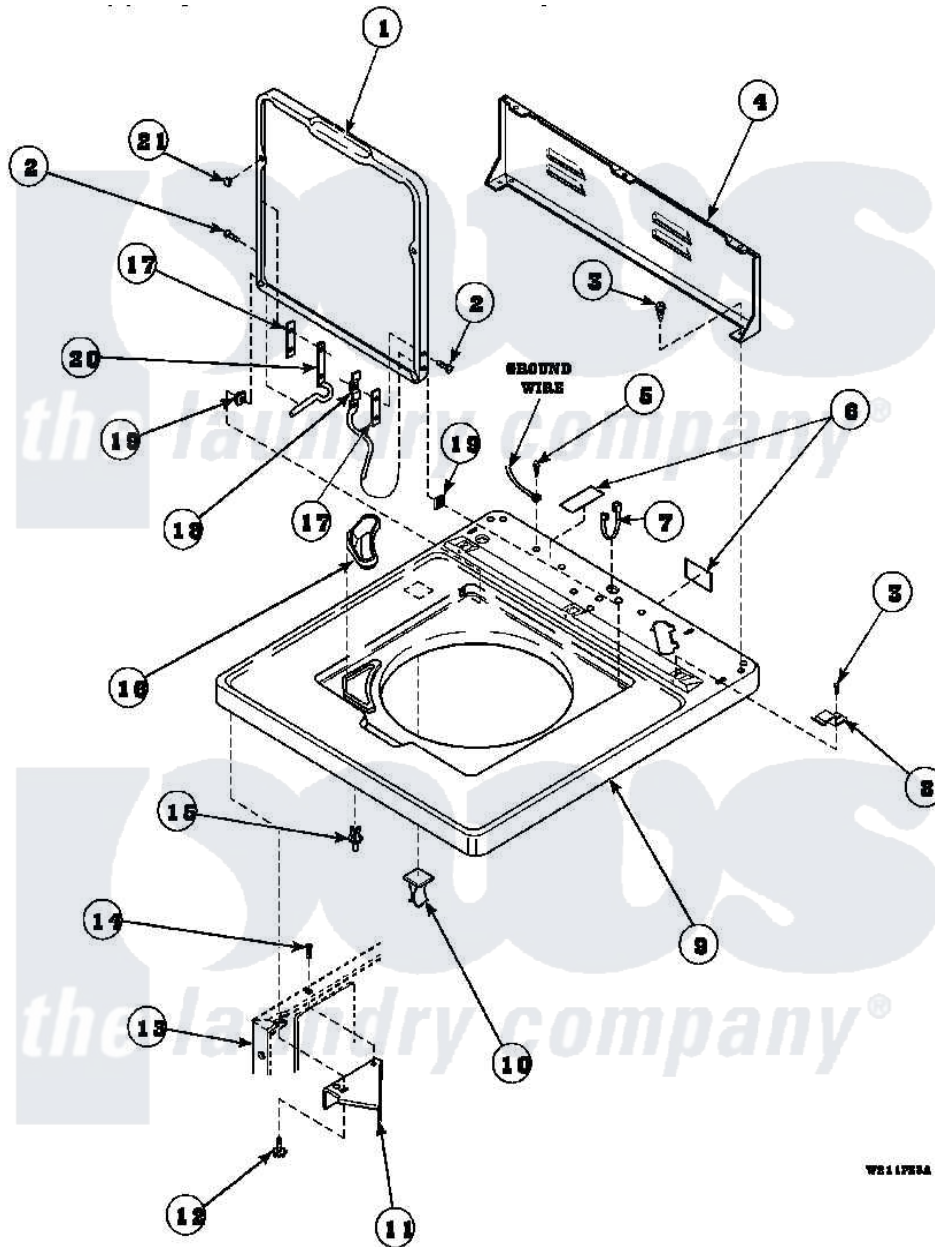

Amana LW7503L2 (BOM: PLW7503L2A) 06 - CAB TOP/LOADING DR & CTRL HOOD REAR PAN

WB11793A

Amana Residential Amana LW7503L2 (BOM: PLW7503L2A) Washer Parts Parts Diagram 06 - CAB TOP/LOADING DR & CTRL HOOD REAR PAN

[Click on the part number to view part](#)

Item	Original Part Number	Replaced By	Status	Part Description
1	33541_P		Not Available	LOADING DOOR
2	34337	W10119828		Screw, Lid Hinge Mounting
3	23962	W10116760		Screw
4	34903		Not Available	PANEL, BACK HOOD (USE 37782)
5	52909			Screw, 10B-16 X 1/2 HeX
6	24903		Not Available	STICKER,DISCONNECT POW
7	21903	211881		Grommet, Cord Part Not Used-Gas Models Only
8	35887	40063901		Clip, Hold Down
9	34902_P		Not Available	CABINET TOP
10	36519		Not Available	CLIP
11	36034			Bracket, Director-Module
12	Y31644	27001200		Screw
13	34475_P		Not Available	CABINET

14	36035	Not Available	SCREW,8-18X3/8 PHIL FLT HD
15	56534		Barrel, Support
16	34776	Not Available	DISPENSER,BLEACH
17	34338		Gasket, Hinge
18	36437		Hinge, Lid R
19	33446	40008201	Bushing, Hinge
20	36513		Hinge, Left
21	21685	40038001	Bumper
NI	26594P		Grease, Silicone - 2 Oz Tube