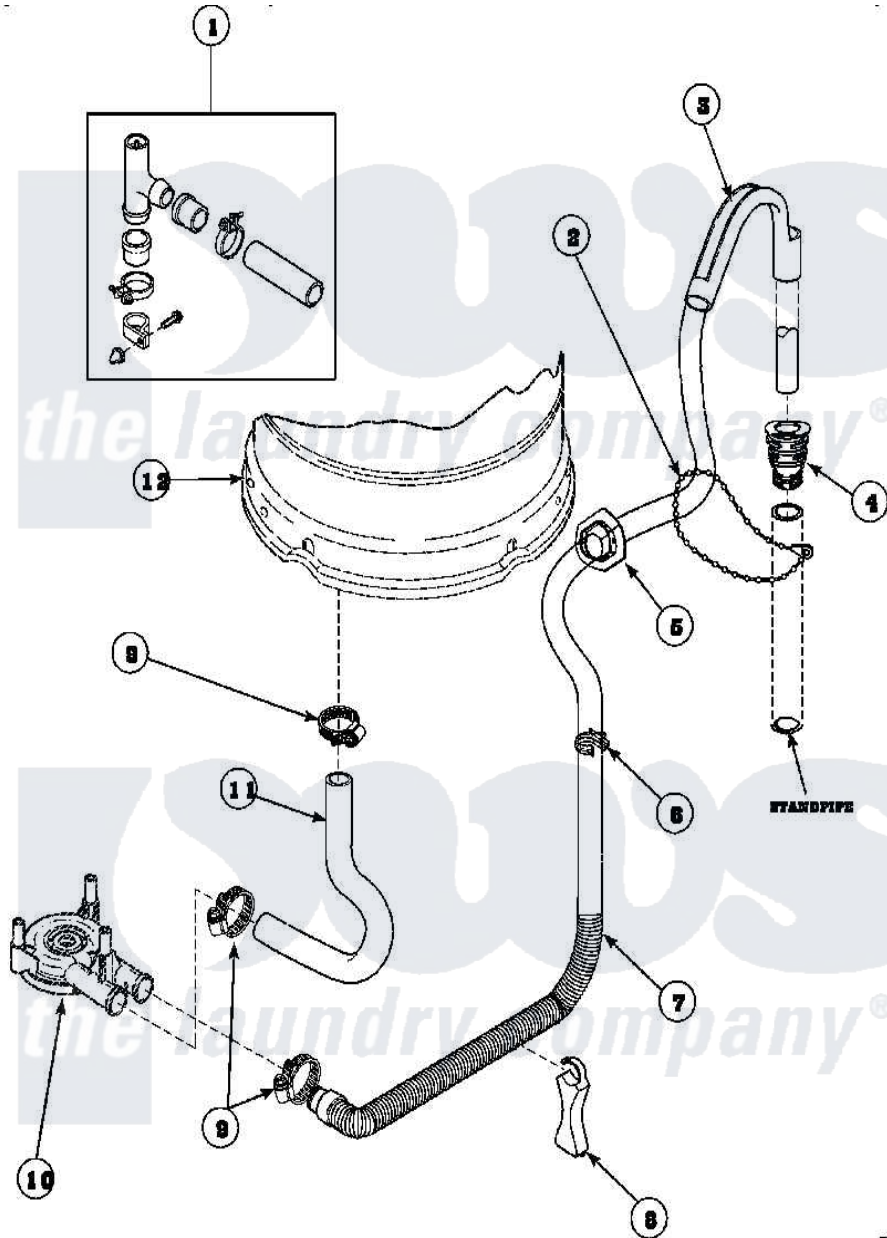

**Amana LW7503L2 (BOM: PLW7503L2A) 07 - DRAIN HOSE AND SIPHON BREAK**

Amana Residential Amana LW7503L2 (BOM: PLW7503L2A) Washer Parts Parts Diagram 07 - DRAIN HOSE AND SIPHON BREAK

Click on the part number to view part

Item	Original Part Number	Replaced By	Status	Part Description
1	562P3	<a href="#">76660</a>		Break-Sphn
2	33489	<a href="#">8539404</a>		Tie-Wire
3	33615	<a href="#">22003814</a>		Retainer, Drain Hose
4	36878	<a href="#">40008101</a>		Adapter, Standpipe
5	<a href="#">32219</a>			Relief, Strain
6	<a href="#">36014</a>			Clip, Retainer-Hose
7	37245	<a href="#">40053901</a>		Hose, Drain
8	<a href="#">36522</a>			Hose Support
"	<a href="#">35487</a>			Support, Hose
9	36802	<a href="#">285655</a>		Clamp, Hose
10	36863P	<a href="#">27001233</a>		Pump
11	<a href="#">35752</a>			Hose, Tub To Pump-Ddp
12	<a href="#">34438P</a>			Assembly, Outer Tub