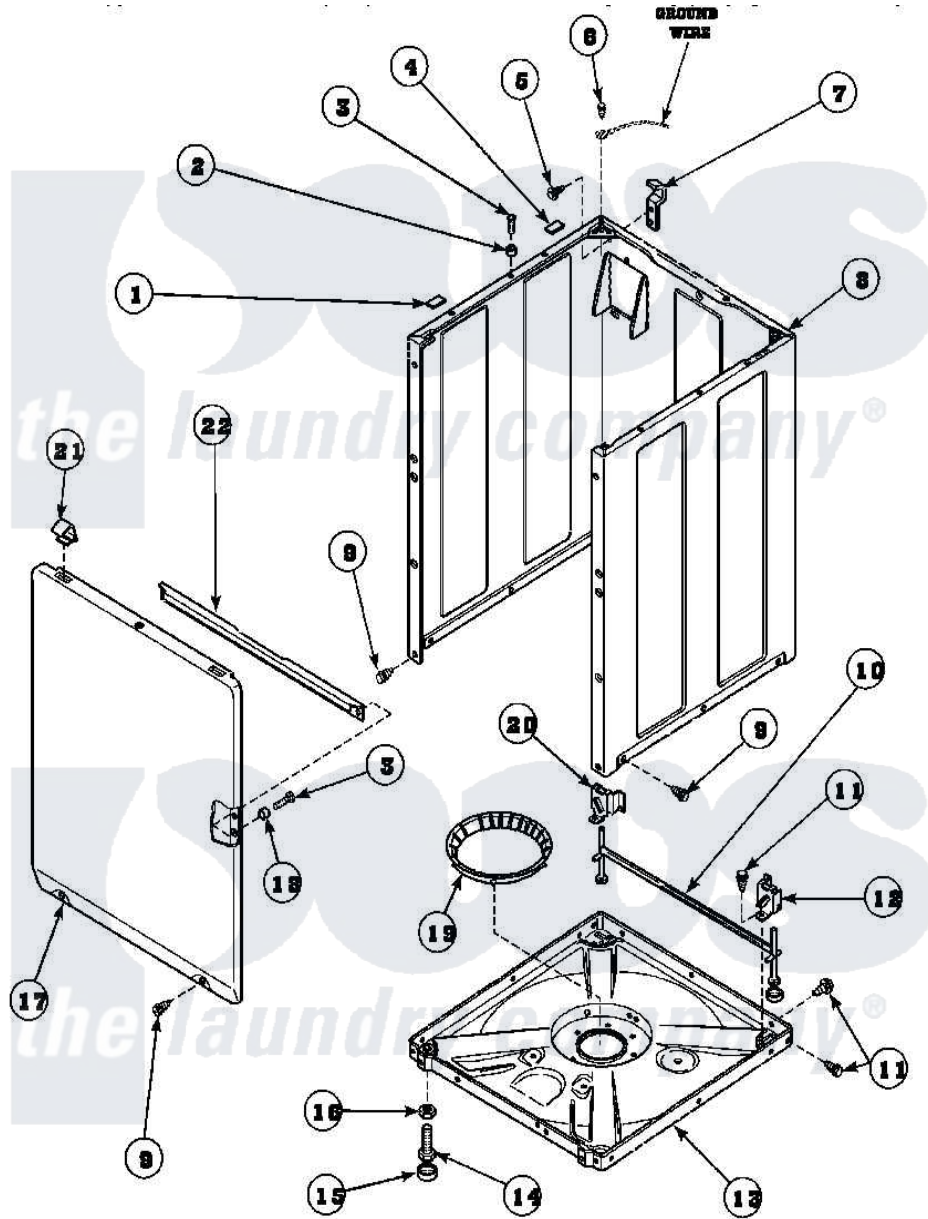

**Amana LW7503L2 (BOM: PLW7503L2A) 08 - FRONT PANEL, BASE ASSY AND CABINET ASSY**

W1142728A

Amana Residential Amana LW7503L2 (BOM: PLW7503L2A) Washer Parts Diagram 08 - FRONT PANEL, BASE ASSY AND CABINET ASSY

[Click on the part number to view part](#)

Item	Original Part Number	Replaced By	Status	Part Description
1	<a href="#">Y56128</a>			Pad, Bumper
2	56079	<a href="#">505187</a>		Locator, Panel
3	32671	<a href="#">Y014874</a>		Screw, Idler Arm And Sleeve
4	<a href="#">36226</a>			Pad, Bumper .25
5	34499		Not Available	SCREW, No.10B X 1/4 TAP IN HX
6	23962	<a href="#">W10116760</a>		Screw
7	<a href="#">Y27103</a>			Hinge, Hold-Down Lug
8	34475_P		Not Available	CABINET
9	27196	<a href="#">27001200</a>		Screw
10	<a href="#">34443</a>			Assembly, Leg And Stabilier
11	35148		Not Available	SCREW, 1/4-14 X 3/8 HX HD
12	36036		Not Available	BRACKET, SLL-RIGHT
13	<a href="#">36599P</a>			Assembly Nut/ Leg Base
"	<a href="#">34434P</a>			Assembly Nut/Leg Base

14	Y34319	<a href="#">22003428</a>	Leg, Adjustable
15	34318	<a href="#">40016001</a>	Foot, Rubber
16	Y21899	<a href="#">40038101</a>	Nut, Leg
17	34656_P	Not Available	FRONT PANEL
18	<a href="#">28102</a>		Locator, Panel
19	36108	Not Available	SNUBBER PAD & ISOLATOR
20	<a href="#">36037</a>		Bracket, SII-Left
21	<a href="#">35865</a>		Clip, Hold-Down Front Panel
22	Y35097	Not Available	BRACE, FRT PNL