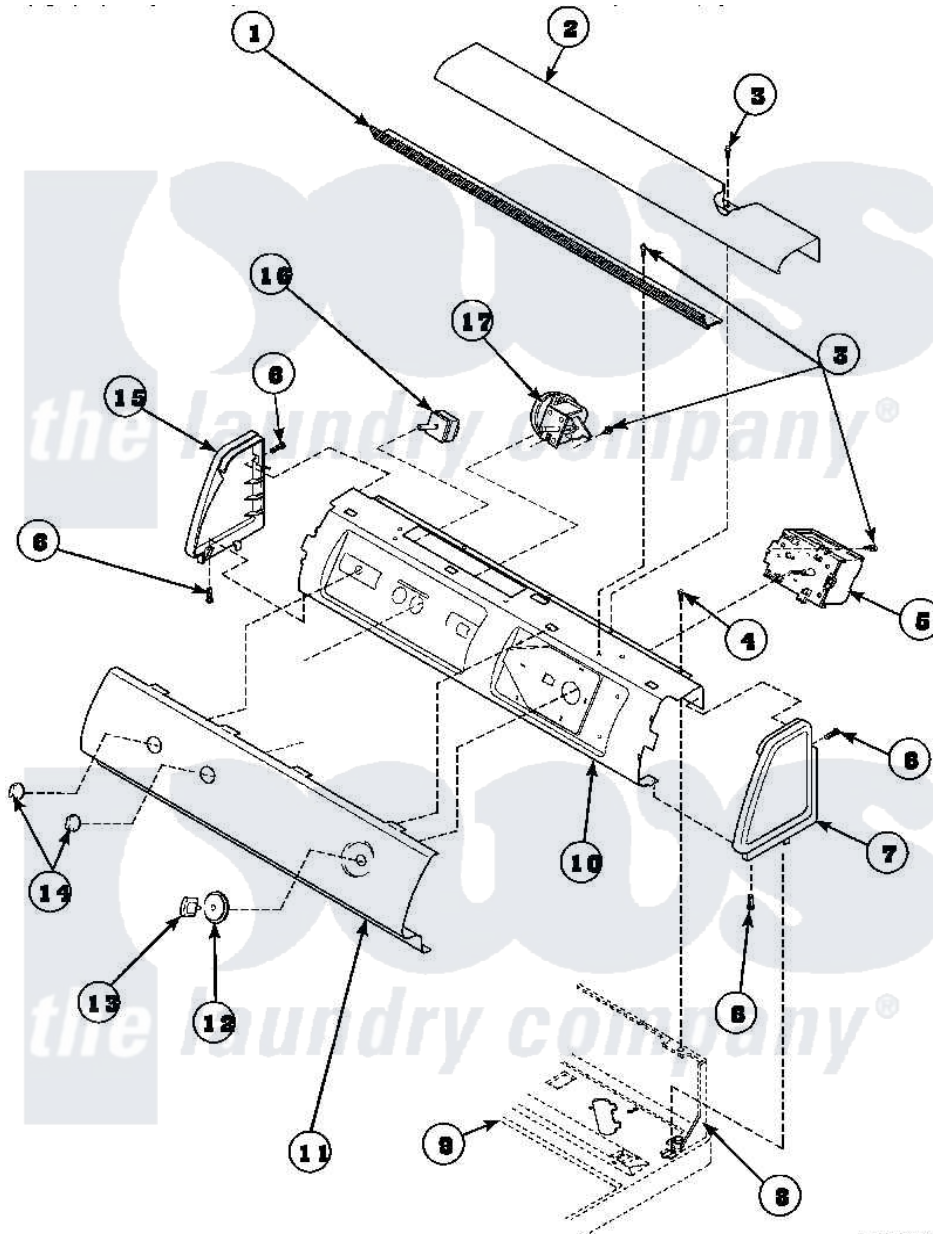

Amana LW7503L2 (BOM: PLW7503L2A) 09 - GRAPHIC PANEL, CTRL MTG PLATE AND CTRLS

Amana Residential Amana LW7503L2 (BOM: PLW7503L2A) Washer Parts Parts Diagram 09 - GRAPHIC PANEL, CTRL MTG PLATE AND CTRLS

[Click on the part number to view part](#)

Item	Original Part Number	Replaced By	Status	Part Description
1	Y34826		Not Available	DIFFUSER,LAMP-CLEAR
2	34824		Not Available	TOP COVER
3	23962	W10116760		Screw
4	34904	489355		Screw, 8 X 1/2
5	31239	31239P		Timer 3 Cycle Package
6	501086	90767		Screw, 8A X 3/8 HeX Washer Head Tapping
7	34817		Not Available	END CAP(RIGHT)
8	34903		Not Available	PANEL, BACK HOOD (USE 37782)
9	34902_P		Not Available	CABINET TOP
10	34821		Not Available	CONTROL MOUNTING PLATE
11	36920		Not Available	GRAPHIC PANEL
12	36700		Not Available	TIMER KNOB SKIRT
13	35333		Not Available	TIMER KNOB

14	36701	Not Available	KNOB, TEMP
15	34818	Not Available	END CAP(LEFT)
16	35115		Switch, TemPerature 3 P
17	36045	40055101	Switch, Pressure