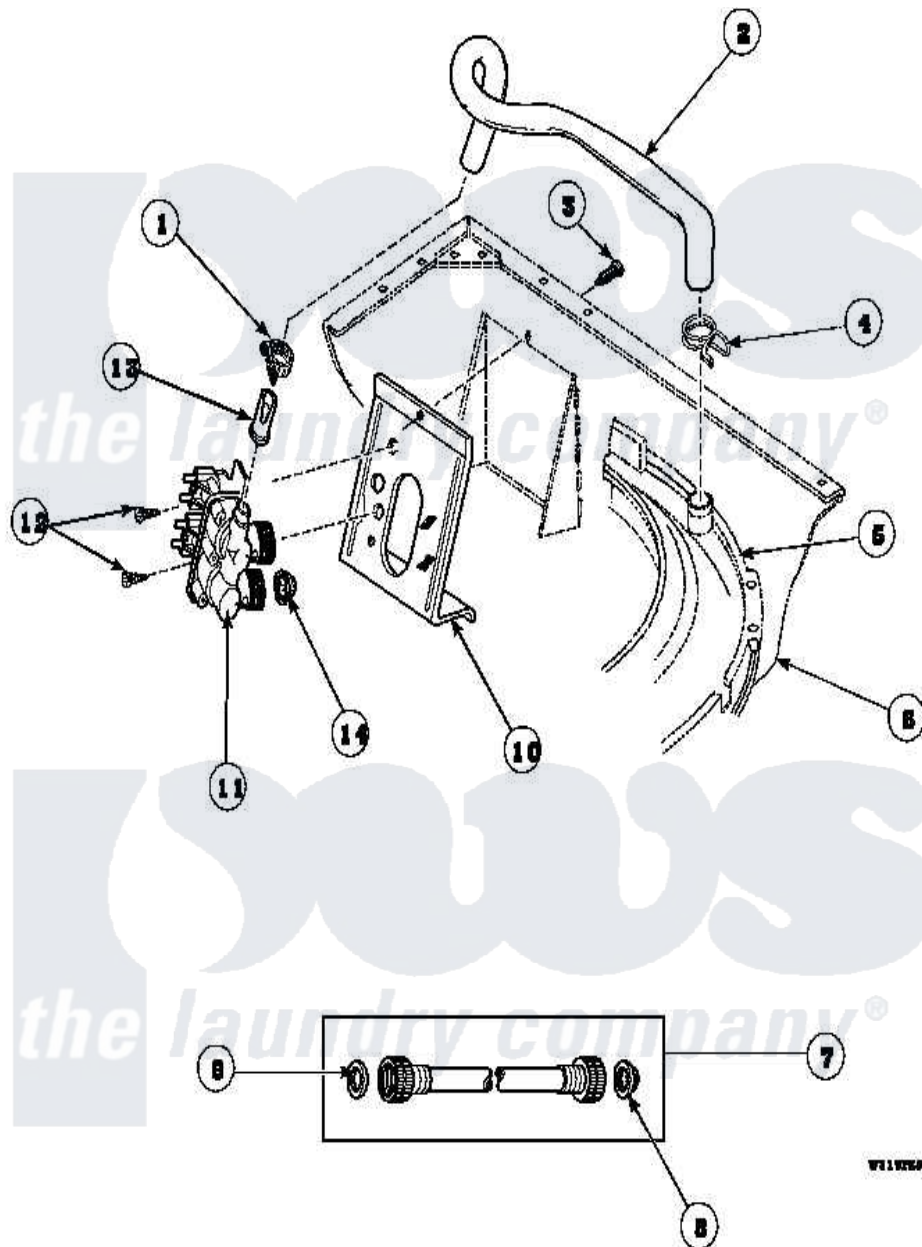

Amana LW7503L2 (BOM: PLW7503L2A) 10 - INLET/FILL HOSE/MIXING VLV & MTG BRKT

W1117544

Amana Residential Amana LW7503L2 (BOM: PLW7503L2A) Washer Parts Parts Diagram 10 - INLET/FILL HOSE/MIXING VLV & MTG BRKT
 Click on the part number to view part

Item	Original Part Number	Replaced By	Status	Part Description
1	36801	596669		Clamp, Manifold
2	35874	38155		Hose, Mix Valve To TU
3	33562	27001200		Screw
4	29210			Hose Clamp
5	36025P			Assembly, Tub Coverand Gasket
6	34475_P		Not Available	CABINET
7	20617		Not Available	HOSE, INLET (8 FT)
"	28330P	202860		Inlet Hose Assembly
"	20618	21001467		Hose- 10'
8	28605	22002960		Strainer, Washer Inlet
9	20290	Y013783		Washer, Inlet Hose
10	34972	39407		Bracket, Valve
11	34963	34963P		Valve Mixing Package
12	501086	00767		Screw, 8A X 3/8 HeX Washer

12	301000	30707	Head Tapping
13	34500	22001900	Preventer, Back Flow
14	24122	22002960	Strainer, Washer Inlet