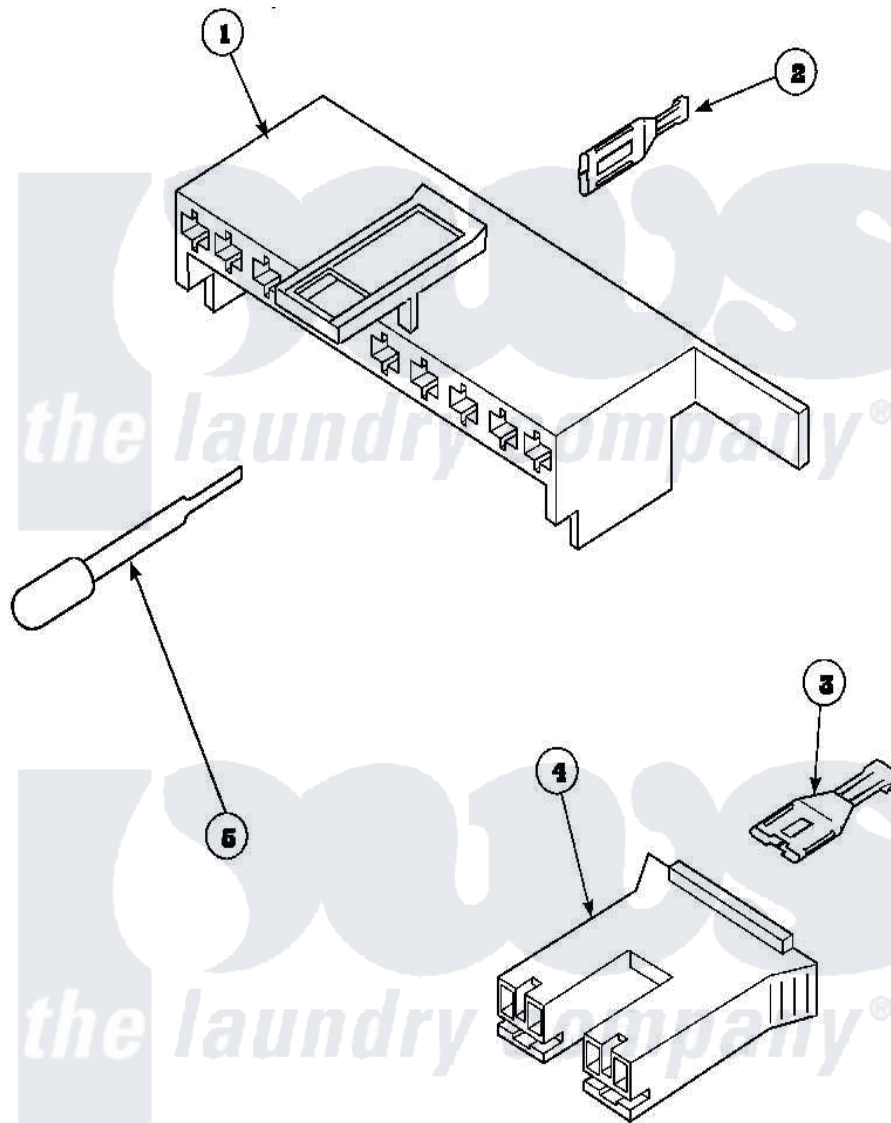

**Amana LW7503L2 (BOM: PLW7503L2A) 11 - MIXING VLV, CONN
BLOCKS, TERM, EXTRACTOR**

W1246284

Amana [Residential Amana LW7503L2 \(BOM: PLW7503L2A\) Washer Parts](#) Parts Diagram 11 - MIXING VLV, CONN
BLOCKS, TERM, EXTRACTOR
[Click on the part number to view part](#)

Item	Original Part Number	Replaced By	Status	Part Description
1	34677			10 Circuit Plug
2	Y00188			Molex Terminal
3	Y00121		Not Available	SPADE TERMINAL(12 GAUGE) (1/4 INCH-(2) 18 GAUGE WIRES O
4	34676			Plug
"	34675		Not Available	PLUG
5	283P4			Terminal Extractor Tool
NI	35350			Assembly, Wiring Harness-Hood