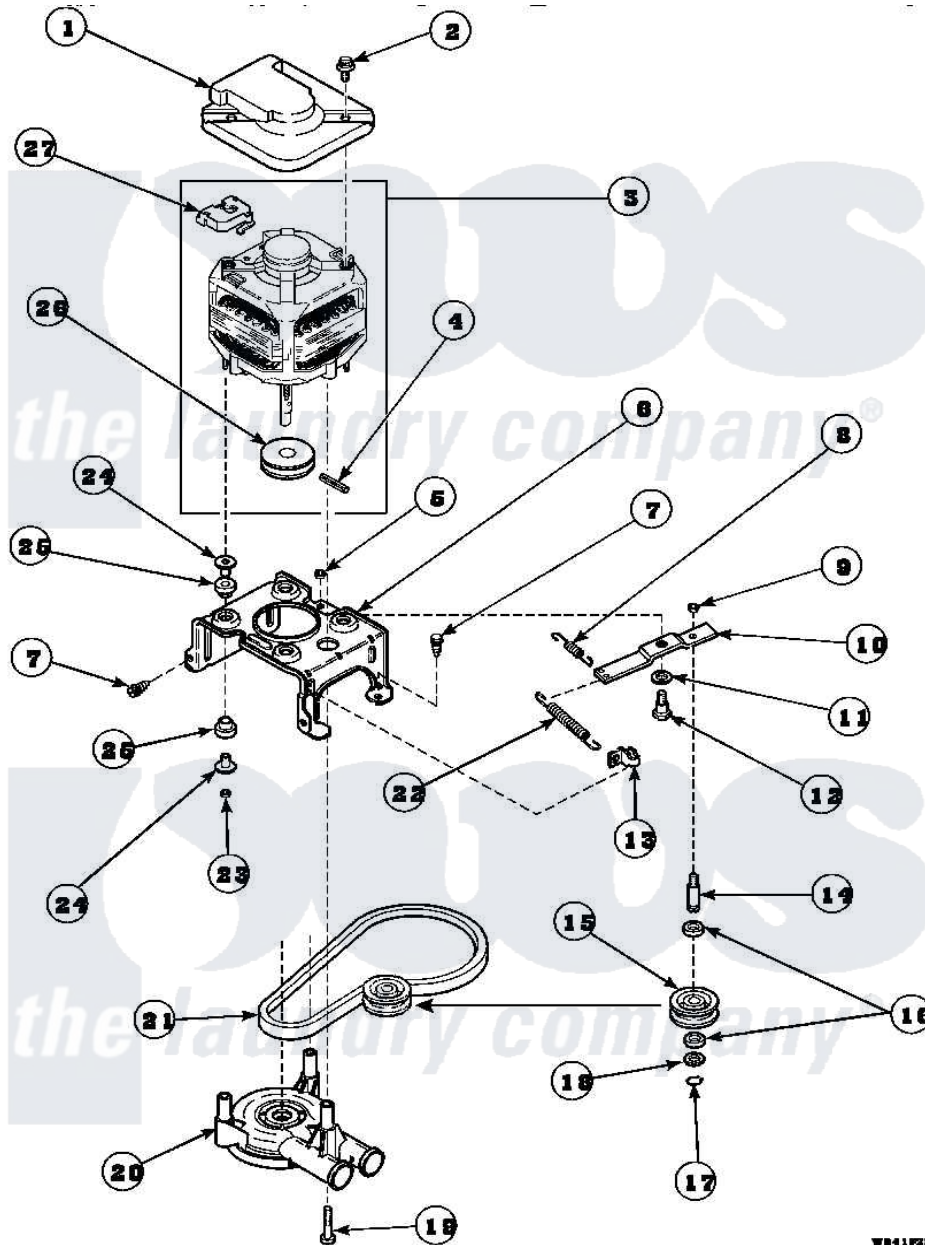

Amana LW7503L2 (BOM: PLW7503L2A) 12 - MOTOR, MTG BRKT, BELT, PUMP & IDLER ASSY

Amana Residential Amana LW7503L2 (BOM: PLW7503L2A) Washer Parts Parts Diagram 12 - MOTOR, MTG BRKT, BELT, PUMP & IDLER ASSY
 Click on the part number to view part

WB1122A

Item	Original Part Number	Replaced By	Status	Part Description
1	34754	40112301		Shield, Motor
2	36639	4312464		Screw
3	34910P	27001215		Motor W/Pulley
4	23750			Pin, Roll
5	52566	27001225		Nut, Jam Mid Lock 1/4-20
6	34890		Not Available	BRACKET,MOTOR MOUNT
"	37415P			Kit, Motor Brkt
"	37415	37415P		Kit, Motor Brkt
7	Y31645	27001200		Screw
8	30620		Not Available	SPRING,IDLER LEVER HEL
9	28803	2221070		Clamp, Nylon
10	31054	40041002		Lever, Idler
"	37443	40041002		Lever, Idler
11	81392	40054701		Washer
12	27229	40038901		Screw, 1/4-20

13	28849		Clip, Spring
14	28802		Shaft, Idler
15	28800	Not Available	WHEEL, IDLER
16	Y29443		Washer, Felt
17	23748		Ring, Retaining
18	52549		Washer, 501 ID X3/4 Odx
19	Y34565	40063701	Screw, 10-16 x 1.75
20	36863P	27001233	Pump
21	28808		Belt, Agitate And Spin
22	37366		Spring, Idler
"	37606		Spring, Idler Lever
23	35423	3400029	Nut, Adapter Plate
24	34791		Post, Mount-Motor
25	34788		Mount, Motor
26	27171	Not Available	PULLEY, MOTOR
27	35632	Not Available	SWITCH, MOTOR