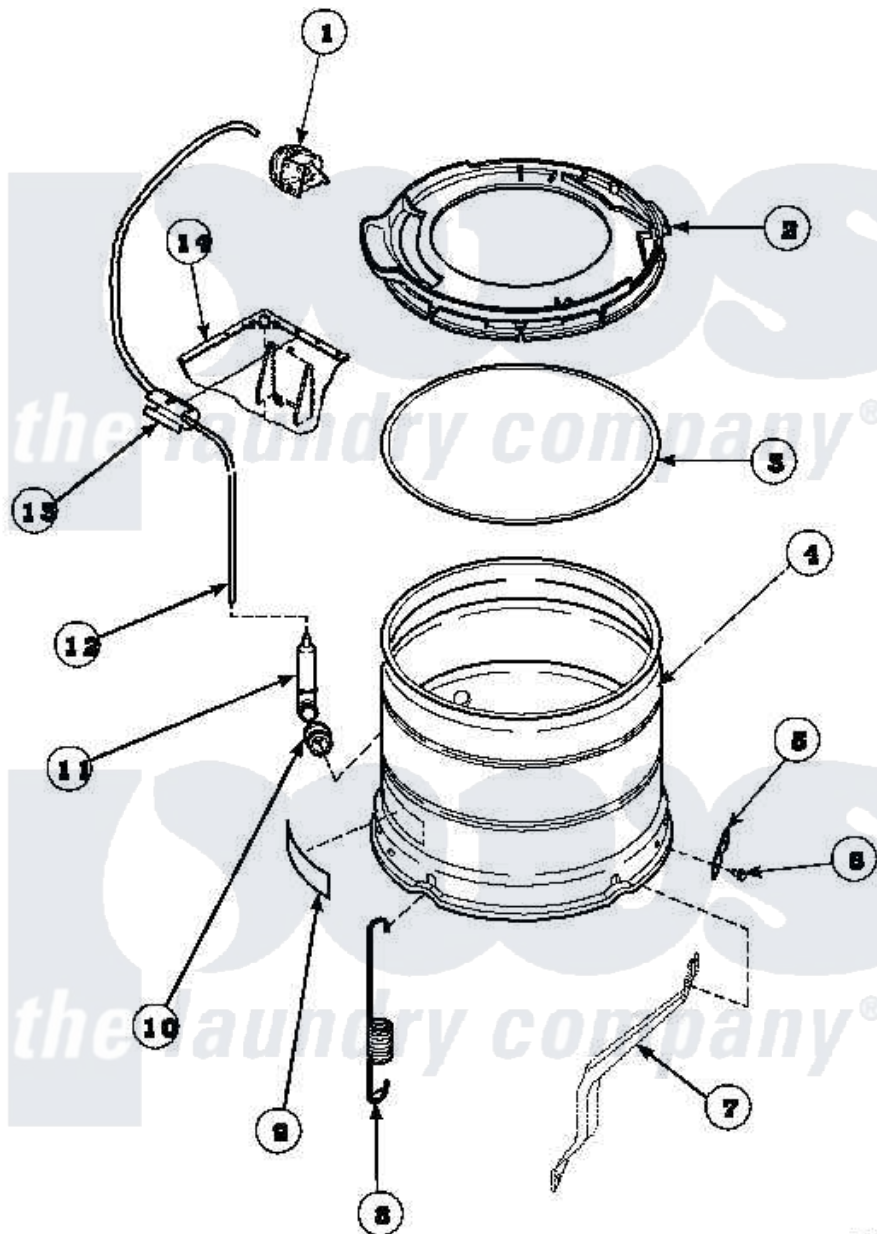

Amana LW7503L2 (BOM: PLW7503L2A) 13 - OUTER TUB, COVER AND PRESSURE HOSE

Amana Residential Amana LW7503L2 (BOM: PLW7503L2A) Washer Parts Parts Diagram 13 - OUTER TUB, COVER AND PRESSURE HOSE

Click on the part number to view part

Item	Original Part Number	Replaced By	Status	Part Description
1	36045	40055101		Switch, Pressure
2	36025P			Assembly, Tub Cover and Gasket
3	32857			Gasket, Tub Cover Small
4	34438P			Assembly, Outer Tub
5	27926			Plate, Leg .063
6	35369	40128701		Screw, 5/16-18 X .50
7	34471		Not Available	LEG,SUPPORT
8	35947		Not Available	SPRING,TUB -SHORT
9	500049		Not Available	STICKER
10	29175	40037801		Grommet
11	30907	40008501		Assembly, Pressure Bulb
12	29213	39125		Tubing 31
13	36985		Not Available	CLIP, HOSE
14	34475_P		Not Available	CABINET