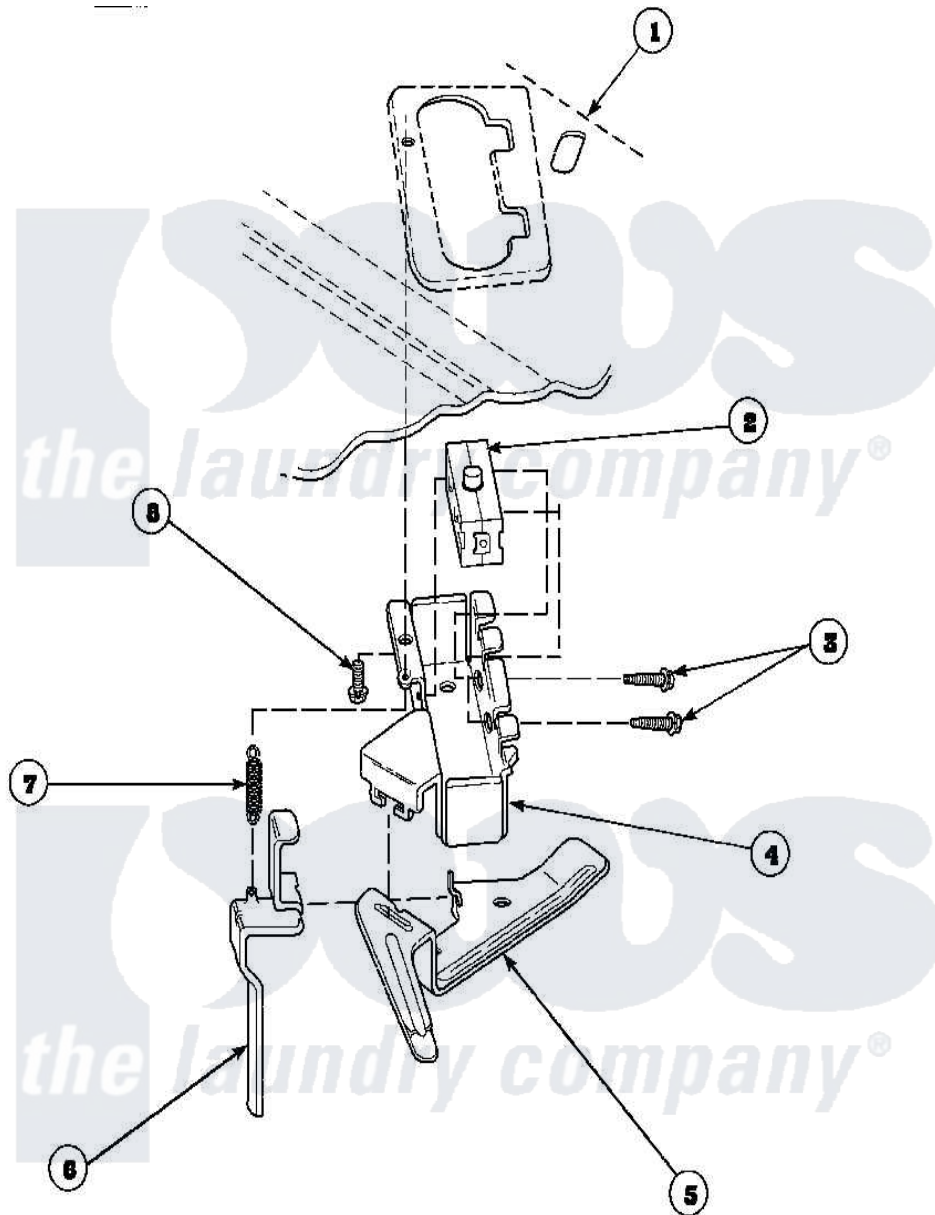

Amana LW7503L2 (BOM: PLW7503L2A) 14 - OUT-OF-BALANCE SWITCH

Amana Residential Amana LW7503L2 (BOM: PLW7503L2A) Washer Parts Parts Diagram 14 - OUT-OF-BALANCE SWITCH

[Click on the part number to view part](#)

W240223A

Item	Original Part Number	Replaced By	Status	Part Description
1	34902_P		Not Available	CABINET TOP
2	33445	27001095		Switch, Lid
3	36510			Screw
4	36497P			Kit, Switch Holder
5	33441			Arm, Actuator
6	33442			Lever, Unbalanced Load
7	33443			Spring
8	23962	W10116760		Screw