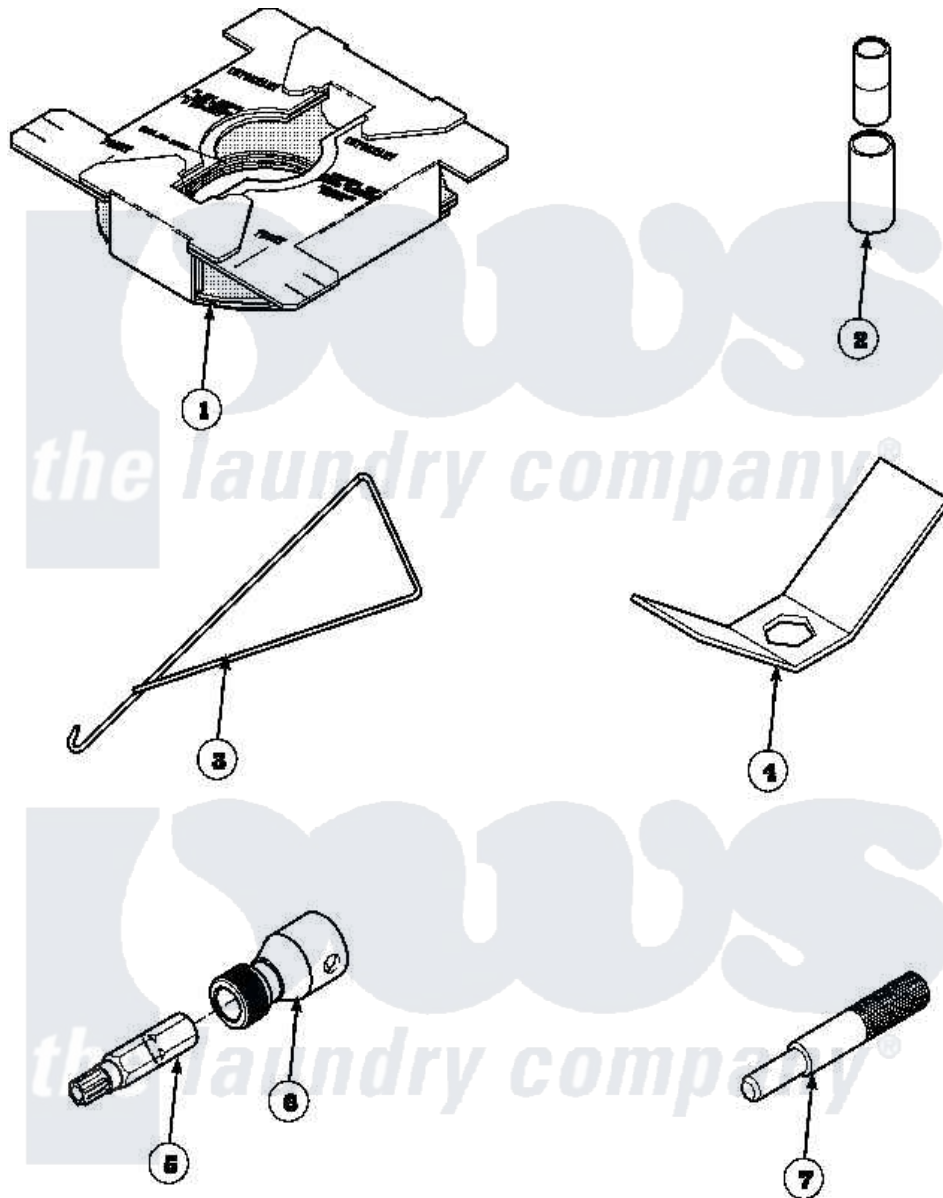

Amana LW7503L2 (BOM: PLW7503L2A) 16 - SPECIAL TOOLS

Amana Residential Amana LW7503L2 (BOM: PLW7503L2A) Washer Parts Parts Diagram 16 - SPECIAL TOOLS
 Click on the part number to view part

W1030588

Item	Original Part Number	Replaced By	Status	Part Description
1	36926		Not Available	BRACE, SHIPPING
2	242P4			Installer, Spring
3	289P4	321P4		Hook, Spring
4	237P4	306P4		Hex Wrench
5	282P4			T25 Tamper Resistant Bit
6	24161			Torx Bit Holder
7	305P4		Not Available	TOOL, TRANSMISSION PI
NI	555P3	725P3		Kit