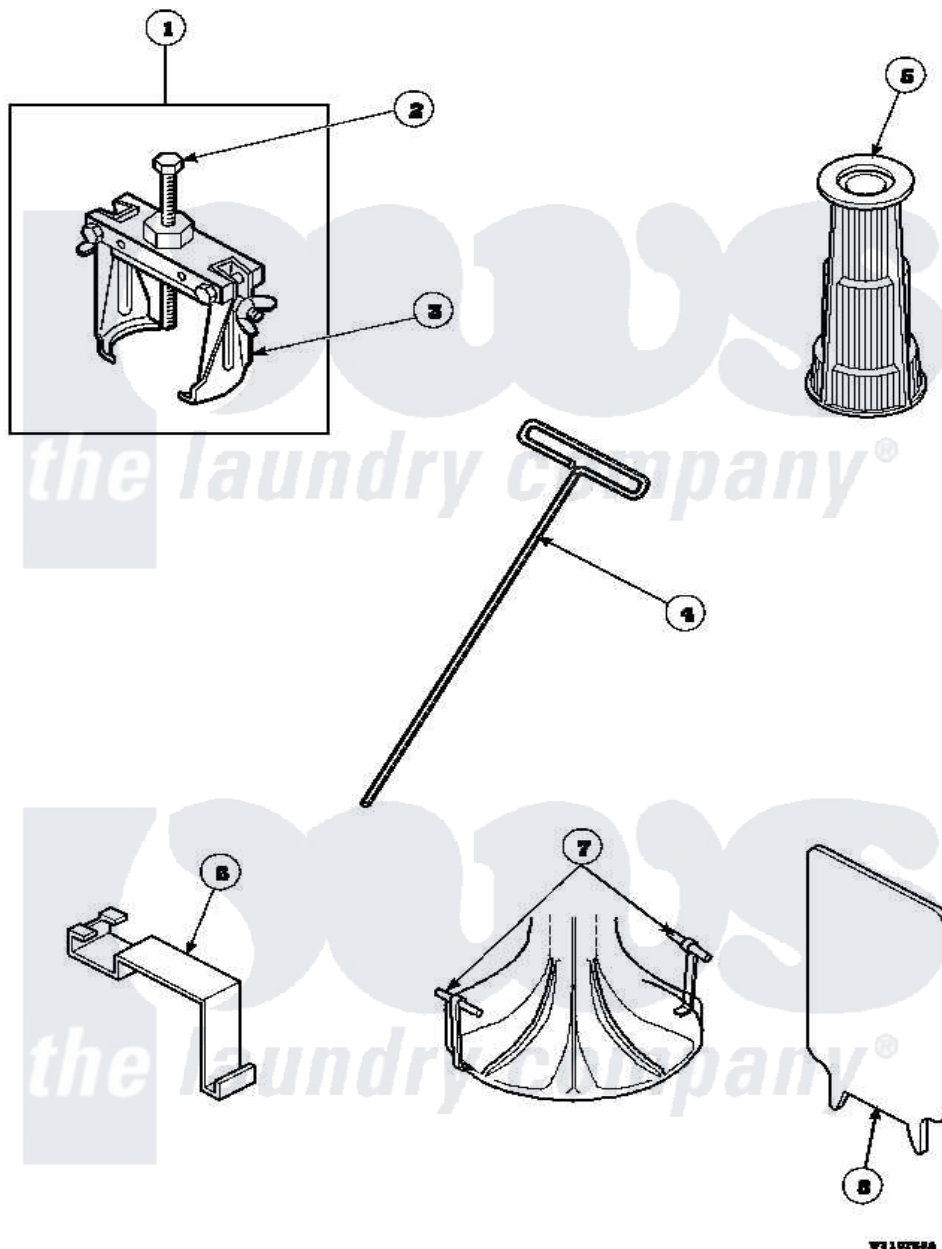

Amana LW7503L2 (BOM: PLW7503L2A) 17 - SPECIAL TOOLS

Amana Residential Amana LW7503L2 (BOM: PLW7503L2A) Washer Parts Parts Diagram 17 - SPECIAL TOOLS
 Click on the part number to view part

Item	Original Part Number	Replaced By	Status	Part Description
1	294P4			Bell Tool
2	294P4B			Drive Bell Bolt
3	294P4A			Jaw, Drive Bell Tool
4	291P4		Not Available	WRENCH, T - ALLEN
5	293P4			Seal Tool
6	273P4			Tub Cover Gasket Tool
7	254P4P			Agitator Hooks
8	272P4			Tool, Lid Switch Instal
NI	555P3	725P3		Kit