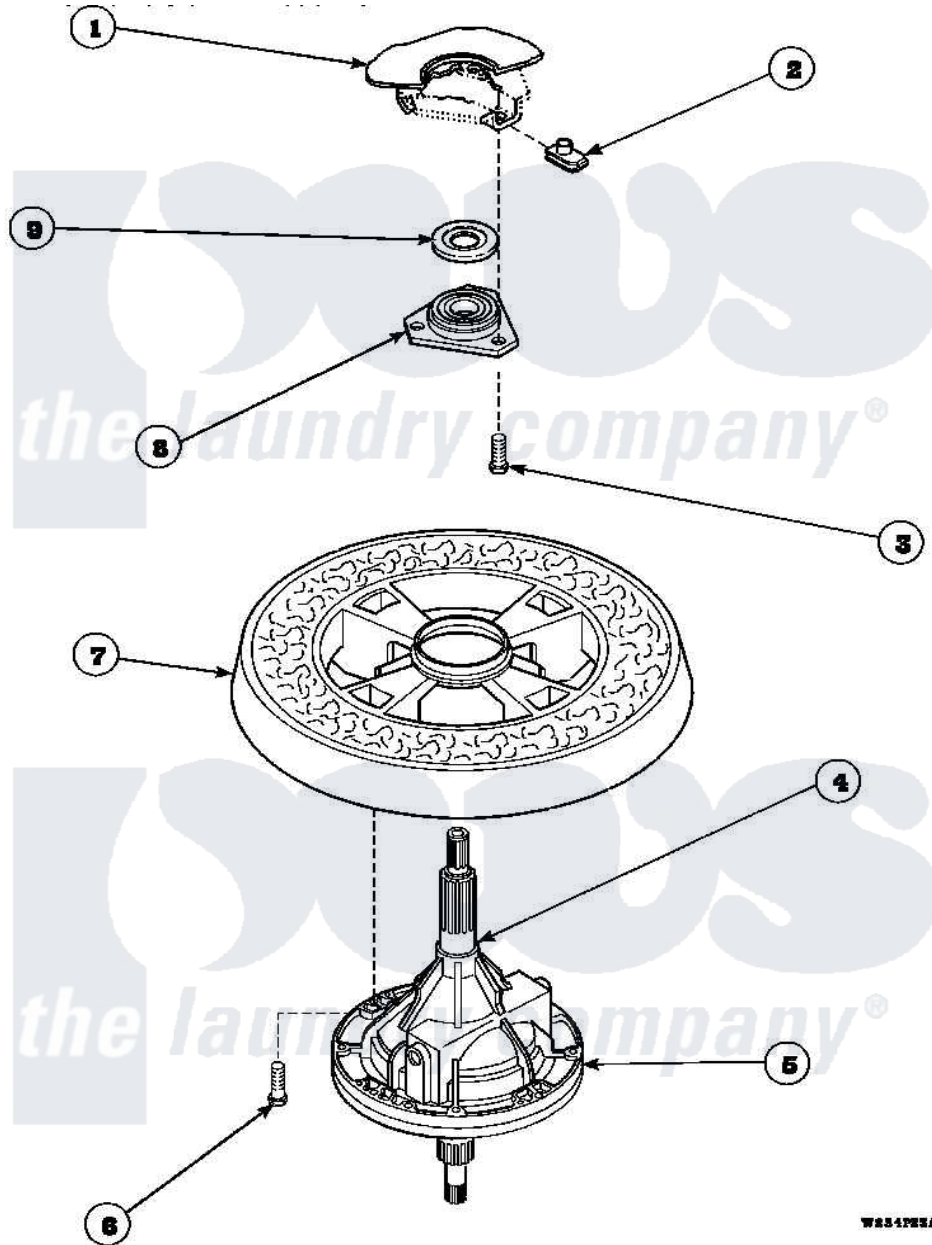

Amana LW7503L2 (BOM: PLW7503L2A) 19 - TRANSMISSION ASSY AND BALANCING RING

Amana Residential Amana LW7503L2 (BOM: PLW7503L2A) Washer Parts Parts Diagram 19 - TRANSMISSION ASSY AND BALANCING RING

Click on the part number to view part

Item	Original Part Number	Replaced By	Status	Part Description
1	34438P			Assembly, Outer Tub
2	27222			Nut, Retainer 5/16-18
3	36991	3400500		Bolt, 3405245 5/16-18 X 3/4
4	27604P			Never-Seeze 1 Oz Tube
5	34526P			Assembly, Transmission
6	37047		Not Available	SCREW, CAP
7	34731		Not Available	ASSY,BALANCE RING-COMPL
8	27182	40004201P		Main Bearing Assembly
9	27187			Flinger