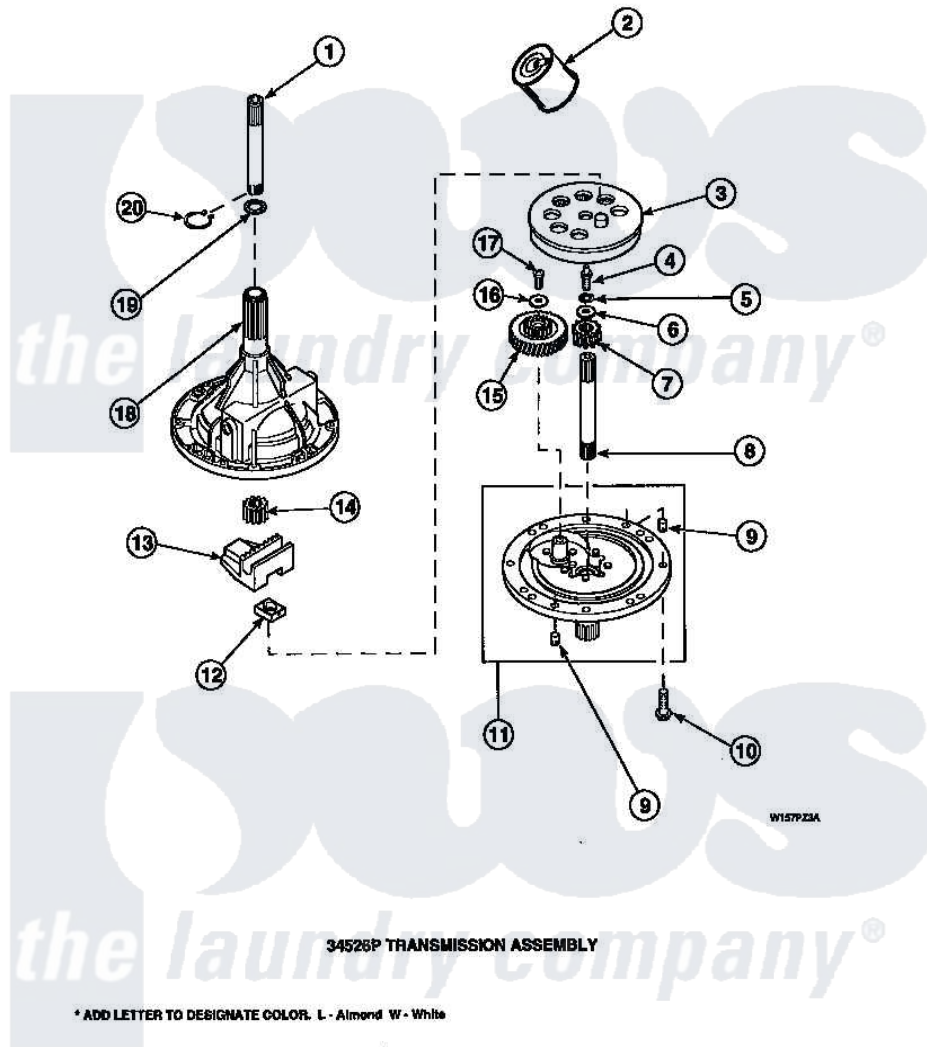

# Amana LW7503W2 (BOM: PLW7503W2 A) 01 - 34526P TRANSMISSION ASSY

Amana Residential Amana LW7503W2 (BOM: PLW7503W2 A) Washer Parts Parts Diagram 01 - 34526P TRANSMISSION ASSY

Click on the part number to view part

Item	Original Part Number	Replaced By	Status	Part Description
1	<a href="#">Y36570</a>			Shaft, Output
2	<a href="#">27243P</a>			Oil, CW Transmission F-
3	<a href="#">26577</a>			Assembly, Gear And Stud
4	27030		Not Available	SCREW, 1/4-20 SPECIAL
5	<a href="#">21456</a>			Lockwasher, 1/4 Intshkp
6	26509	<a href="#">40041501</a>		Washer
7	<a href="#">36562</a>			Pinion, Drive
8	<a href="#">34853</a>			Shaft, Input
9	<a href="#">27172</a>			Pin, Dowel
10	32814		Not Available	SCREW, 1/4-20X7/8 SERRA
11	<a href="#">38290</a>			Assembly, Cover
12	<a href="#">26493</a>			Slide
13	<a href="#">Y31526</a>			Rack
14	<a href="#">27003</a>			Pinion, Agitator
15	<a href="#">29161</a>			Gear, Reduction

16	29260	Not Available	WASHER
17	<a href="#">29273</a>		Screw, 1/4-20 X 3/8
18	33223	Not Available	ASSY, TRANSMISSION CASE
19	<a href="#">35092</a>		Washer, 3628id X 1.00 X .056
20	<a href="#">27197</a>		Ring, Retaining
NI	37577P	Not Available	SEALANT