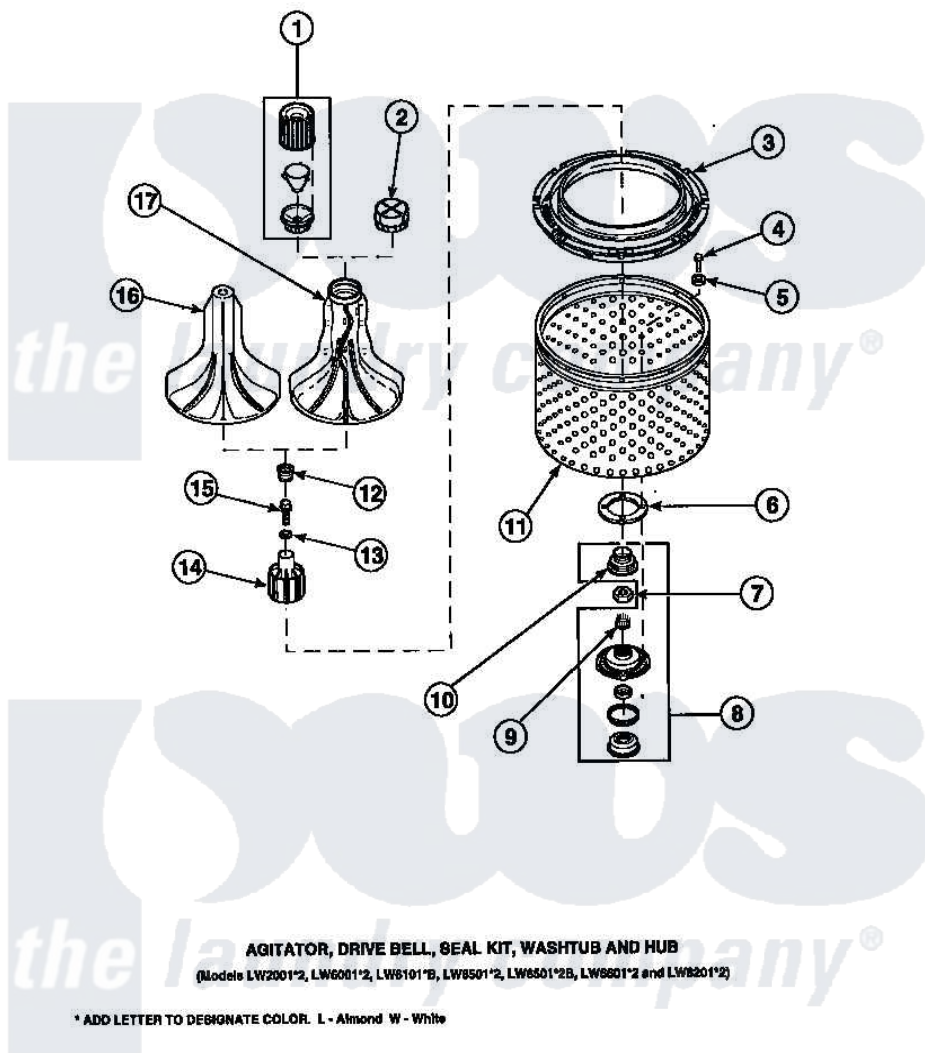

**Amana LW7503W2 (BOM: PLW7503W2 A) 02 - AGITATOR/DRIVE BELL/SEAL KIT/TUB & HUB**

Amana Residential Amana LW7503W2 (BOM: PLW7503W2 A) Washer Parts Parts Diagram 02 - AGITATOR/DRIVE BELL/SEAL KIT/TUB & HUB  
 Click on the part number to view part

Item	Original Part Number	Replaced By	Status	Part Description
1	36542	<a href="#">40002101W</a>		Assembly, Fabric Softner
2	<a href="#">36515</a>			Cap, Agitator
3	<a href="#">35035</a>			Guard, Clothes
4	27202	<a href="#">W10116787</a>		Screw
5	<a href="#">28094</a>			Gasket
7	Y29220	<a href="#">40016301</a>		Nut, Lock
8	495P3	<a href="#">R9900552</a>		Hub And Seal
9	29728	<a href="#">40008301</a>		Insert, Spline
10	36425	<a href="#">40016101</a>		Seal, Bell Drive
12	36511	<a href="#">40008401</a>		Plug, Bell
13	<a href="#">36472</a>			O-Ring
15	34288	<a href="#">40065102</a>		Screw, Shoulder 1/4
16	<a href="#">33513</a>			Agitator, Short-Coin
17	33174	<a href="#">40000501W</a>		Agitator, Flex Vane