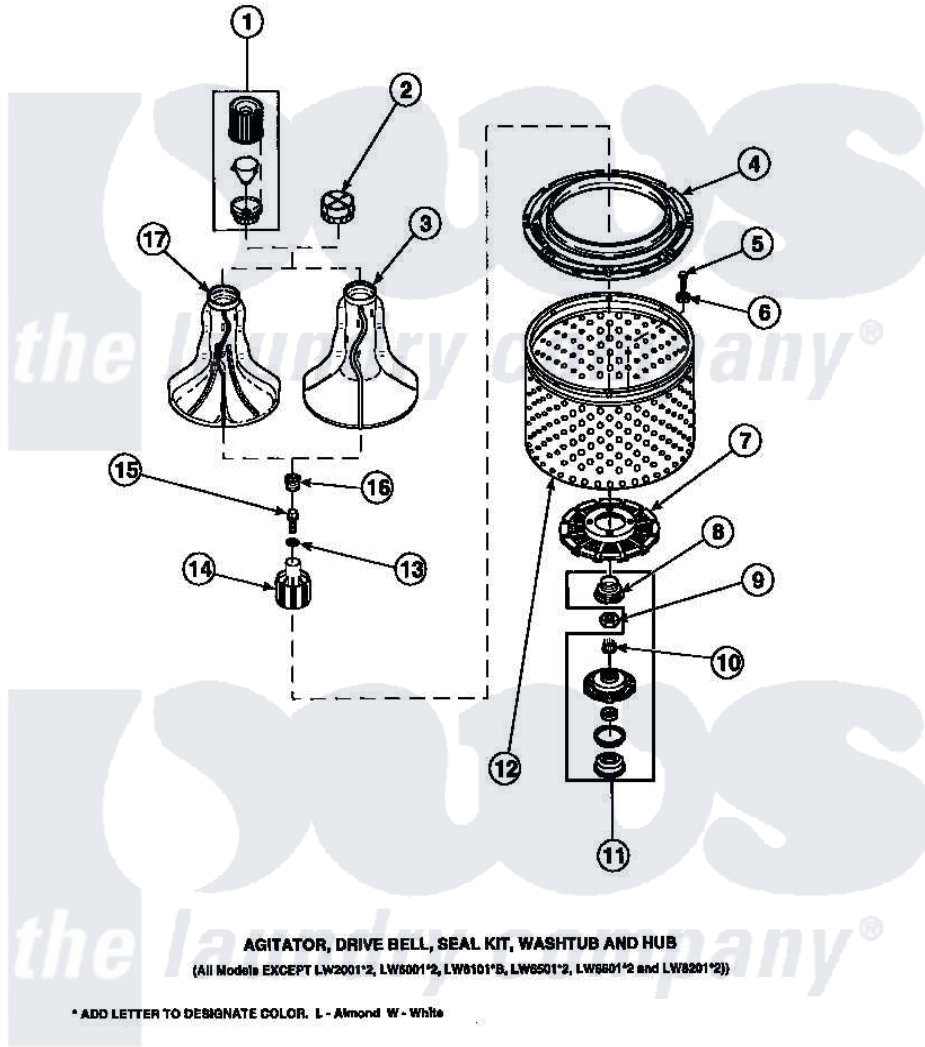

Amana LW7503W2 (BOM: PLW7503W2 A) 03 - AGITATOR/DRIVE BELL/SEAL KIT/TUB & HUB

Amana Residential Amana LW7503W2 (BOM: PLW7503W2 A) Washer Parts Parts Diagram 03 - AGITATOR/DRIVE BELL/SEAL KIT/TUB & HUB
 Click on the part number to view part

Item	Original Part Number	Replaced By	Status	Part Description
1	36542	40002101W		Assembly, Fabric Softner
2	36515			Cap, Agitator
3	36507	40000501W		Agitator, Flex Vane
4	35035			Guard, Clothes
5	27202	W10116787		Screw
6	28094			Gasket
7	32998	39371		Filter Lin
8	36425	40016101		Seal, Bell Drive
9	Y29220	40016301		Nut, Lock
10	29728	40008301		Insert, Spline
11	495P3	R9900552		Hub And Seal
12	33501P	R9900144		Kit- Wash
13	36472			O-Ring
14	36443P	R9900189		Kit, Drive Bell And Seal
15	34288	40065102		Screw, Shoulder 1/4