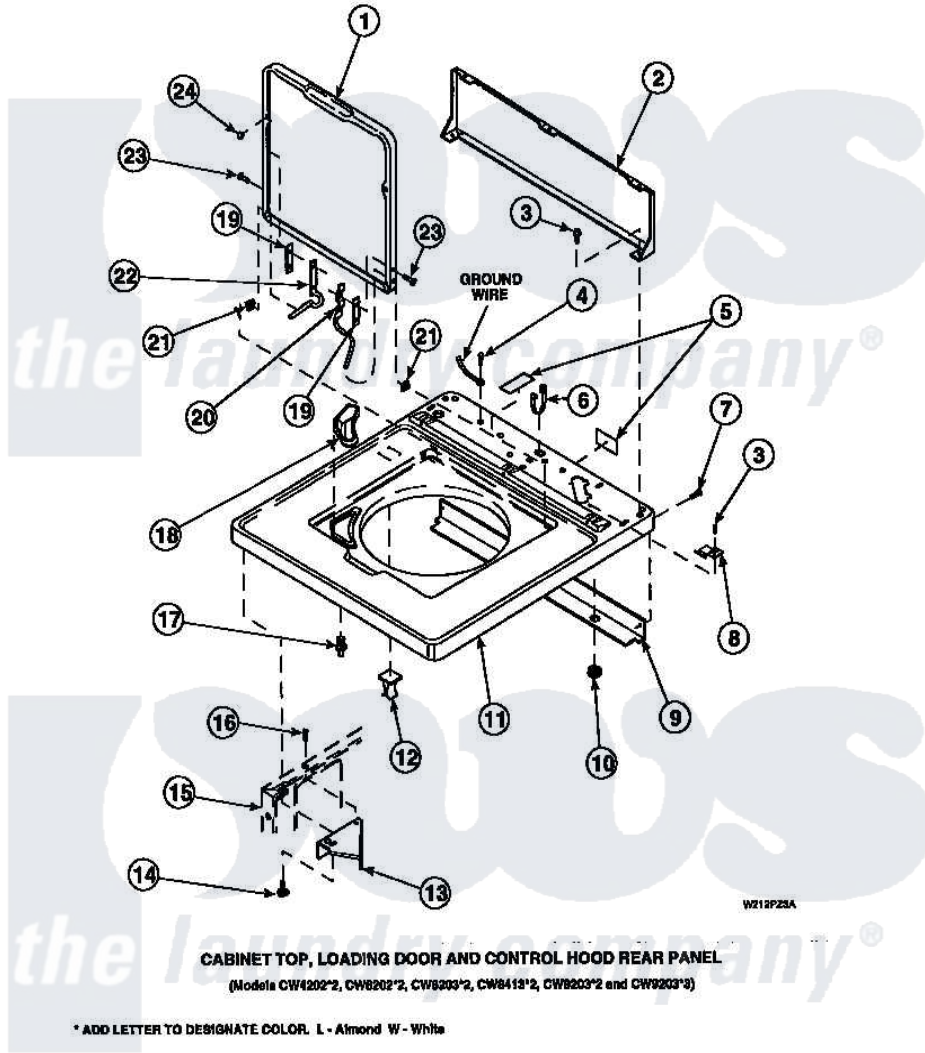

Amana LW7503W2 (BOM: PLW7503W2 A) 05 - CAB TOP/LOADING DR & CTRL HOOD REAR PAN

Amana Residential Amana LW7503W2 (BOM: PLW7503W2 A) Washer Parts Parts Diagram 05 - CAB TOP/LOADING DR & CTRL HOOD REAR PAN  
 Click on the part number to view part

Item	Original Part Number	Replaced By	Status	Part Description
2	34903		Not Available	PANEL, BACK HOOD (USE 37782)
3	23962	<a href="#">W10116760</a>		Screw
4	<a href="#">52909</a>			Screw, 10B-16 X 1/2 HeX
6	21903	<a href="#">211881</a>		Grommet, Cord Part Not Used-Gas Models Only
7	27196	<a href="#">27001200</a>		Screw
8	35887	<a href="#">40063901</a>		Clip, Hold Down
11	34902P		Not Available	TOP
12	36519		Not Available	CLIP
13	<a href="#">36034</a>			Bracket, Director-Module
14	Y31644	<a href="#">27001200</a>		Screw
15	34475P		Not Available	CABINET
16	36035		Not Available	SCREW,8-18X3/8 PHIL FLT HD
17	<a href="#">56534</a>			Barrel, Support