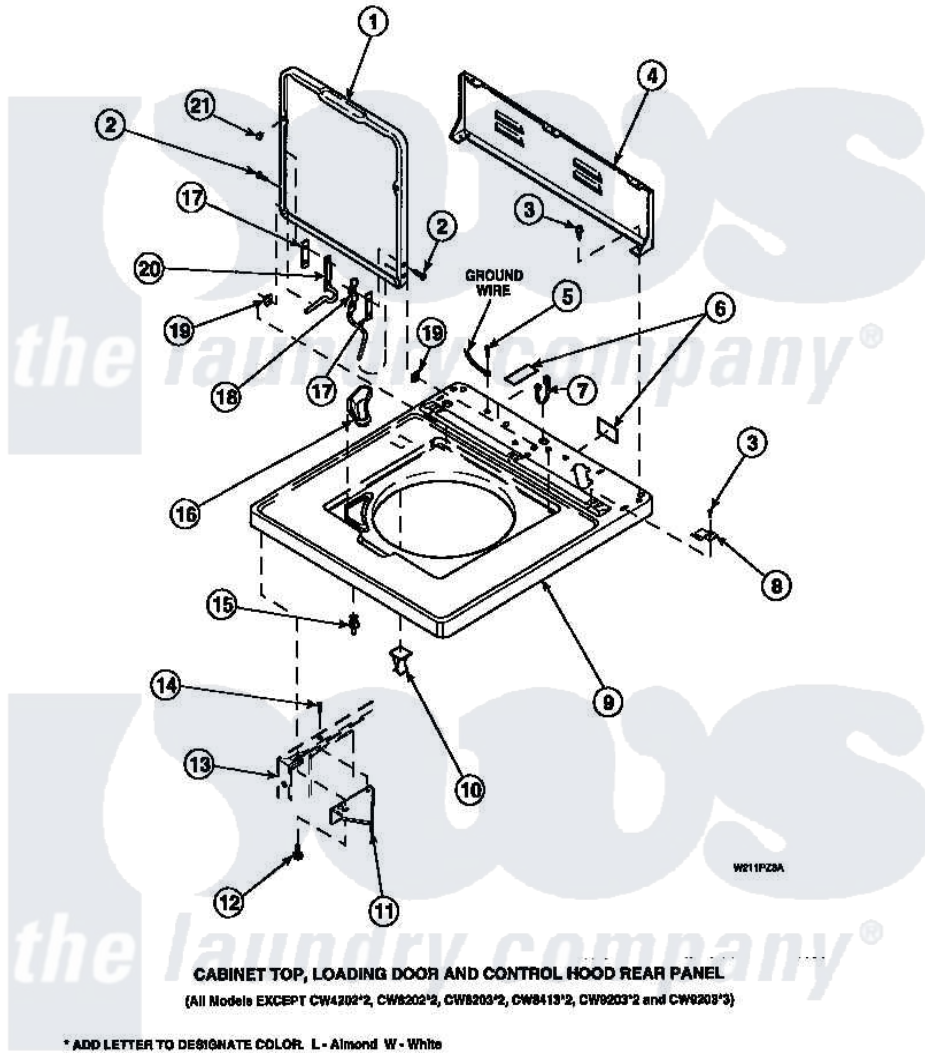

Amana LW7503W2 (BOM: PLW7503W2 A) 06 - CAB TOP/LOADING DR & CTRL HOOD REAR PAN

Amana Residential Amana LW7503W2 (BOM: PLW7503W2 A) Washer Parts Parts Diagram 06 - CAB TOP/LOADING DR & CTRL HOOD REAR PAN
 Click on the part number to view part

Item	Original Part Number	Replaced By	Status	Part Description
1	33541P		Not Available	LID
2	34337	W10119828		Screw, Lid Hinge Mounting
3	23962	W10116760		Screw
4	34903		Not Available	PANEL, BACK HOOD (USE 37782)
5	52909			Screw, 10B-16 X 1/2 HeX
6	24903		Not Available	STICKER,DISCONNECT POW
7	21903	211881		Grommet, Cord Part Not Used-Gas Models Only
8	35887	40063901		Clip, Hold Down
9	34902P		Not Available	TOP
10	36519		Not Available	CLIP
11	36034			Bracket, Director-Module
12	Y31644	27001200		Screw
13	34475P		Not Available	CABINET

14	36035	Not Available	SCREW,8-18X3/8 PHIL FLT HD
15	56534		Barrel, Support
16	34776	Not Available	DISPENSER,BLEACH
17	34338		Gasket, Hinge
18	36437		Hinge, Lid R
19	33446	40008201	Bushing, Hinge
20	36513		Hinge, Left
21	21685	40038001	Bumper
NI	26594P		Grease, Silicone - 2 Oz Tube