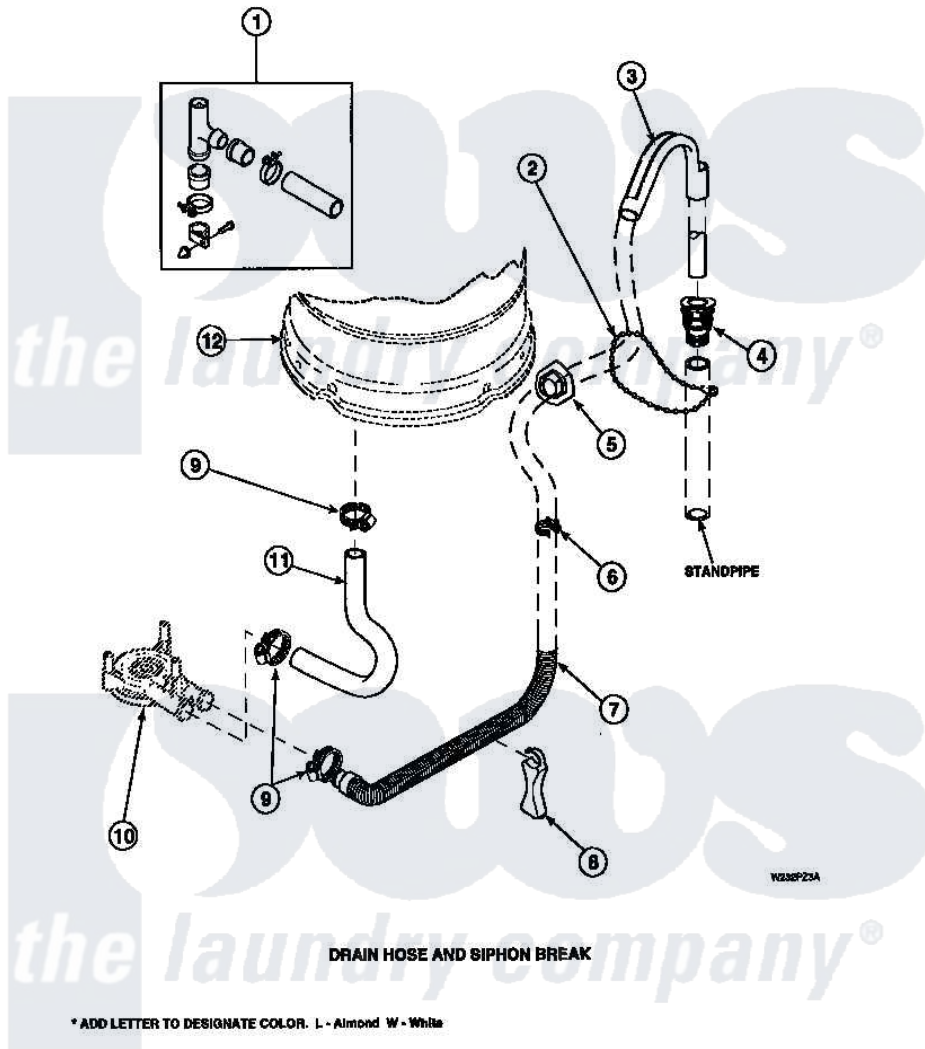

Amana LW7503W2 (BOM: PLW7503W2 A) 07 - DRAIN HOSE AND SIPHON BREAK

Amana Residential Amana LW7503W2 (BOM: PLW7503W2 A) Washer Parts Parts Diagram 07 - DRAIN HOSE AND SIPHON BREAK

Click on the part number to view part

Item	Original Part Number	Replaced By	Status	Part Description
1	562P3	76660		Break-Sphn
2	33489	8539404		Tie-Wire
3	33615	22003814		Retainer, Drain Hose
4	36878	40008101		Adapter, Standpipe
5	32219			Relief, Strain
6	36014			Clip, Retainer-Hose
7	37245	40053901		Hose, Drain
8	36522			Hose Support
"	35487			Support, Hose
9	36802	285655		Clamp, Hose
10	36863P	27001233		Pump
11	35753			Hose, Tub To Pump-Ddp
"	35752			Hose, Tub To Pump-Ddp
12	34438P			Assembly, Outer Tub
"	34439P			Outer Tub