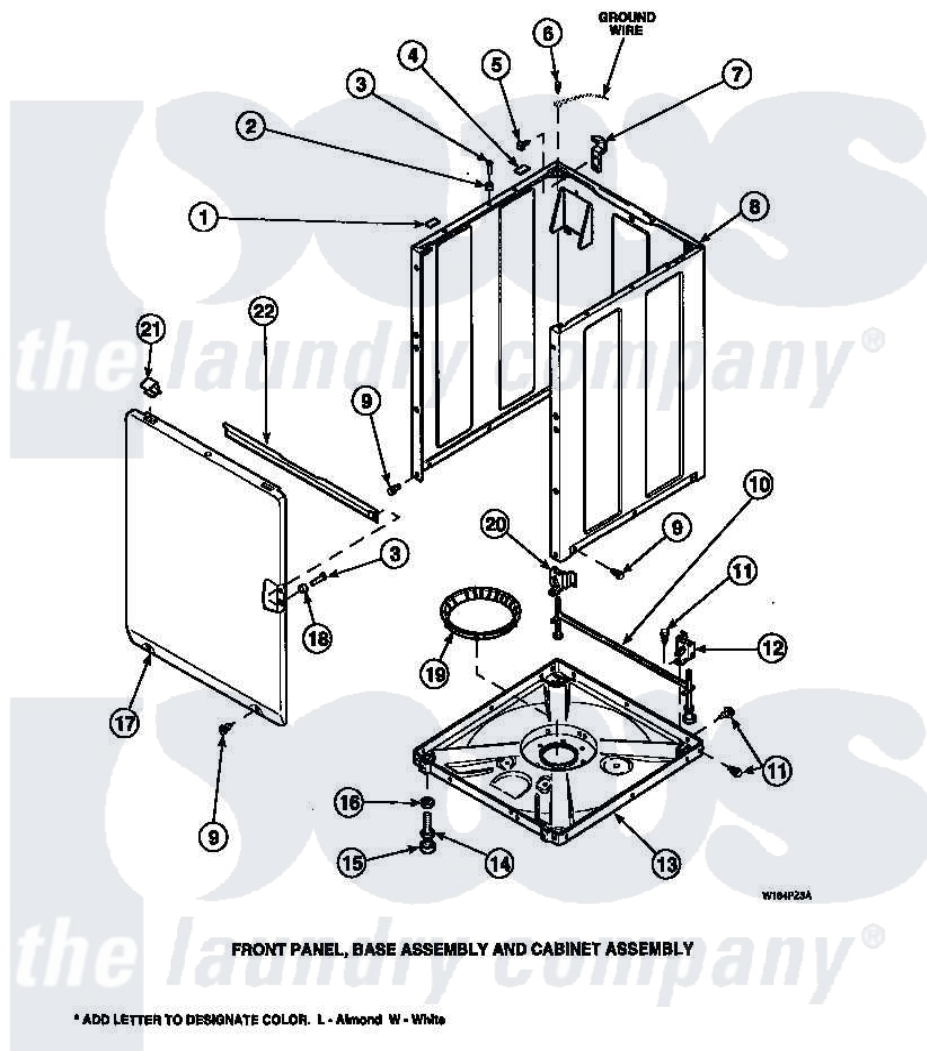

Amana LW7503W2 (BOM: PLW7503W2 A) 08 - FRONT PANEL, BASE ASSY AND CABINET ASSY

Amana Residential Amana LW7503W2 (BOM: PLW7503W2 A) Washer Parts Parts Diagram 08 - FRONT PANEL, BASE ASSY AND CABINET ASSY
 Click on the part number to view part

Item	Original Part Number	Replaced By	Status	Part Description
1	Y56128			Pad, Bumper
2	56079	505187		Locator, Panel
3	32671	Y014874		Screw, Idler Arm And Sleeve
4	36226			Pad, Bumper .25
5	34499		Not Available	SCREW, No.10B X 1/4 TAP IN HX
6	23962	W10116760		Screw
7	Y27103			Hinge, Hold-Down Lug
8	34475P		Not Available	CABINET
9	27196	27001200		Screw
10	34443			Assembly, Leg And Stabilizer
11	35148		Not Available	SCREW, 1/4-14 X 3/8 HX HD
12	36036		Not Available	BRACKET, SLL-RIGHT
13	36599P			Assembly Nut/ Leg Base
"	34434P			Assembly Nut/Leg Base

14	Y34319	22003428	Leg, Adjustable
15	34318	40016001	Foot, Rubber
16	Y21899	40038101	Nut, Leg
17	34656P	Not Available	NOT GOOD No. SEE NOTE PNL, FRONT
18	28102		Locator, Panel
19	36108	Not Available	SNUBBER PAD & ISOLATOR
20	36037		Bracket, SII-Left
21	35865		Clip, Hold-Down Front Panel
22	Y35097	Not Available	BRACE, FRT PNL