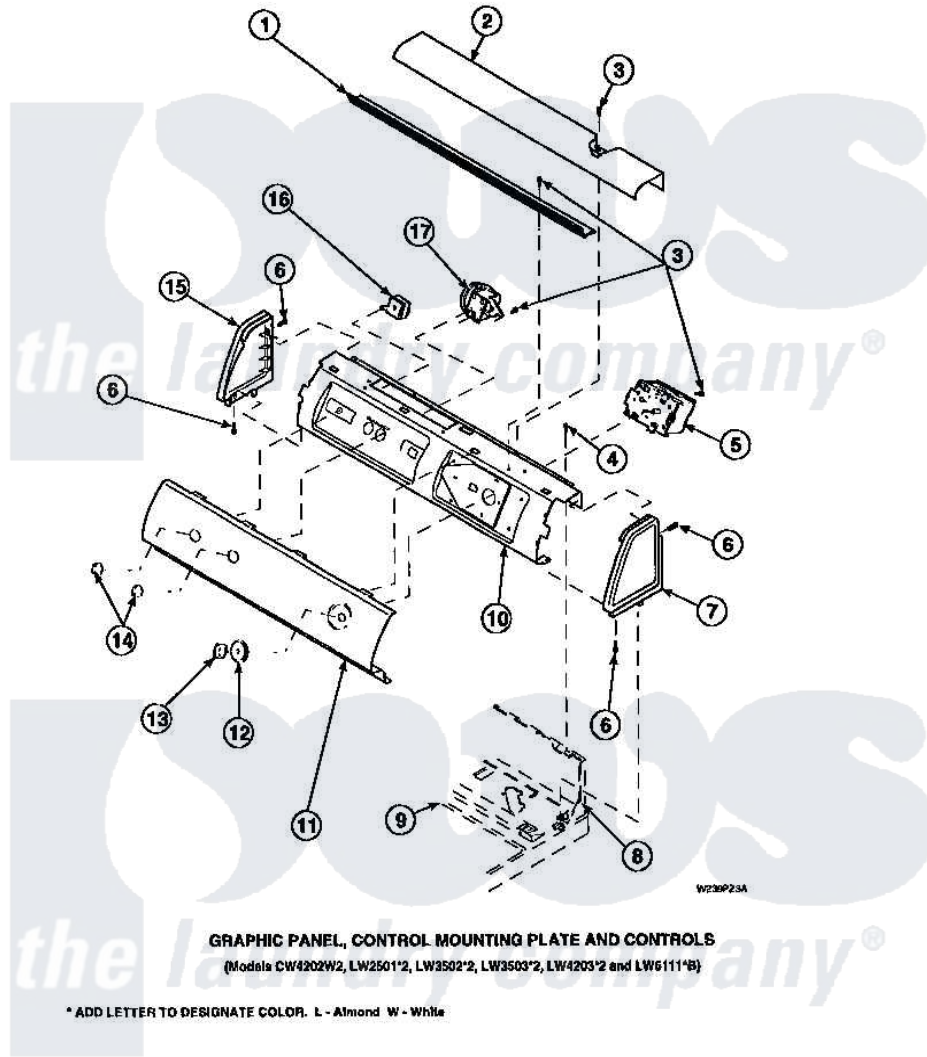

**Amana LW7503W2 (BOM: PLW7503W2 A) 09 - GRAPHIC PANEL, CTRL  
MTG PLATE AND CTRLS**

Amana Residential Amana LW7503W2 (BOM: PLW7503W2 A) Washer Parts Parts Diagram 09 - GRAPHIC PANEL, CTRL MTG PLATE AND CTRLS  
Click on the part number to view part

Item	Original Part Number	Replaced By	Status	Part Description
1	Y34826		Not Available	DIFFUSER,LAMP-CLEAR
3	23962	<a href="#">W10116760</a>		Screw
4	34904	<a href="#">489355</a>		Screw, 8 X 1/2
5	31239	<a href="#">31239P</a>		Timer 3 Cycle Package
6	501086	<a href="#">90767</a>		Screw, 8A X 3/8 HeX Washer Head Tapping
8	34903		Not Available	PANEL, BACK HOOD (USE 37782)
9	34902P		Not Available	TOP
10	34821		Not Available	CONTROL MOUNTING PLATE
16	<a href="#">35115</a>			Switch, TemPerature 3 P
17	36045	<a href="#">40055101</a>		Switch, Pressure