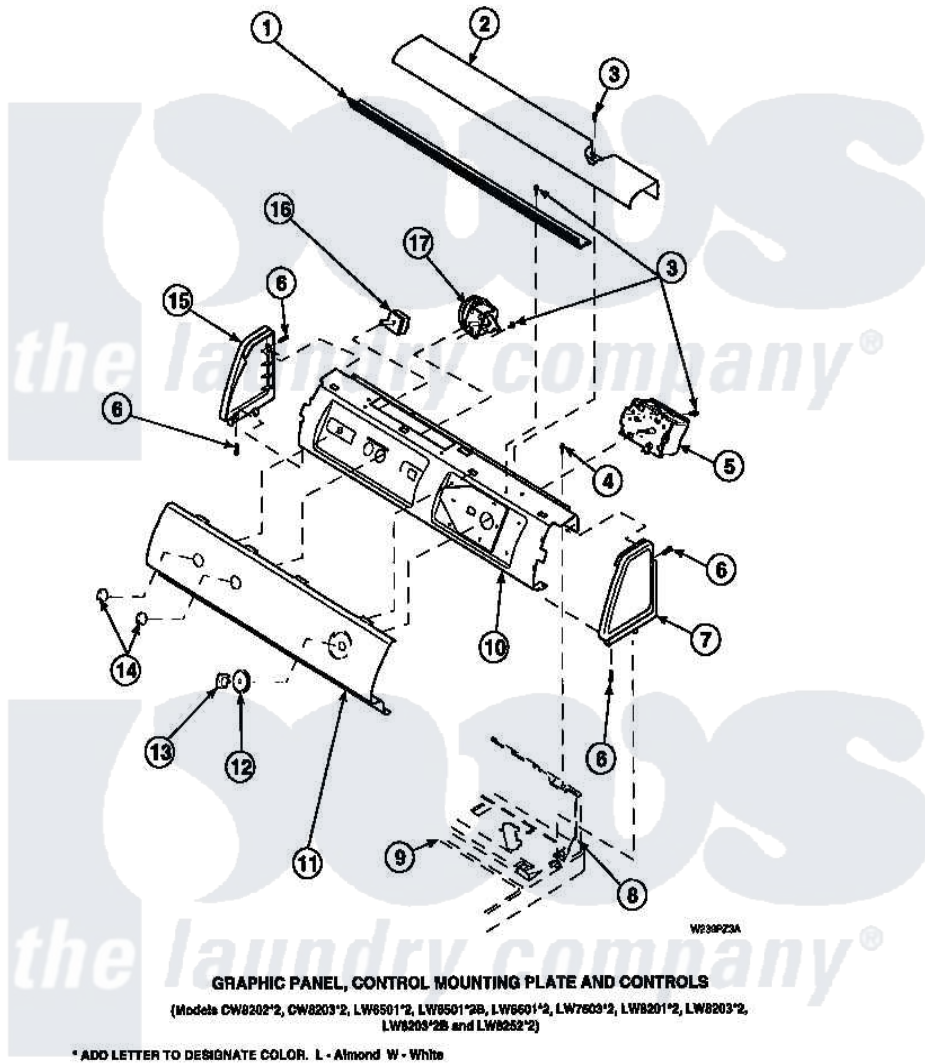

**Amana LW7503W2 (BOM: PLW7503W2 A) 10 - GRAPHIC PANEL, CTRL MTG PLATE AND CTRLS**

Amana Residential Amana LW7503W2 (BOM: PLW7503W2 A) Washer Parts Parts Diagram 10 - GRAPHIC PANEL, CTRL MTG PLATE AND CTRLS  
 Click on the part number to view part

Item	Original Part Number	Replaced By	Status	Part Description
1	Y34826		Not Available	DIFFUSER,LAMP-CLEAR
2	34824		Not Available	TOP COVER
3	23962	<a href="#">W10116760</a>		Screw
4	34904	<a href="#">489355</a>		Screw, 8 X 1/2
5	31239	<a href="#">31239P</a>		Timer 3 Cycle Package
6	501086	<a href="#">90767</a>		Screw, 8A X 3/8 HeX Washer Head Tapping
7	34817		Not Available	END CAP(RIGHT)
8	34903		Not Available	PANEL, BACK HOOD (USE 37782)
9	34902P		Not Available	TOP
10	34821		Not Available	CONTROL MOUNTING PLATE
11	37681W		Not Available	PANEL, GRAPHICS (WHITE)
"	36613		Not Available	GRAPHIC PANEL
12	36700		Not Available	TIMER KNOB SKIRT

13	35333	Not Available	TIMER KNOB
14	36701	Not Available	KNOB, TEMP
15	34818	Not Available	END CAP(LEFT)
16	<a href="#">35115</a>		Switch, TemPerature 3 P
17	35010	<a href="#">39035</a>	Switch, Pressure-Var
"	36045	<a href="#">40055101</a>	Switch, Pressure