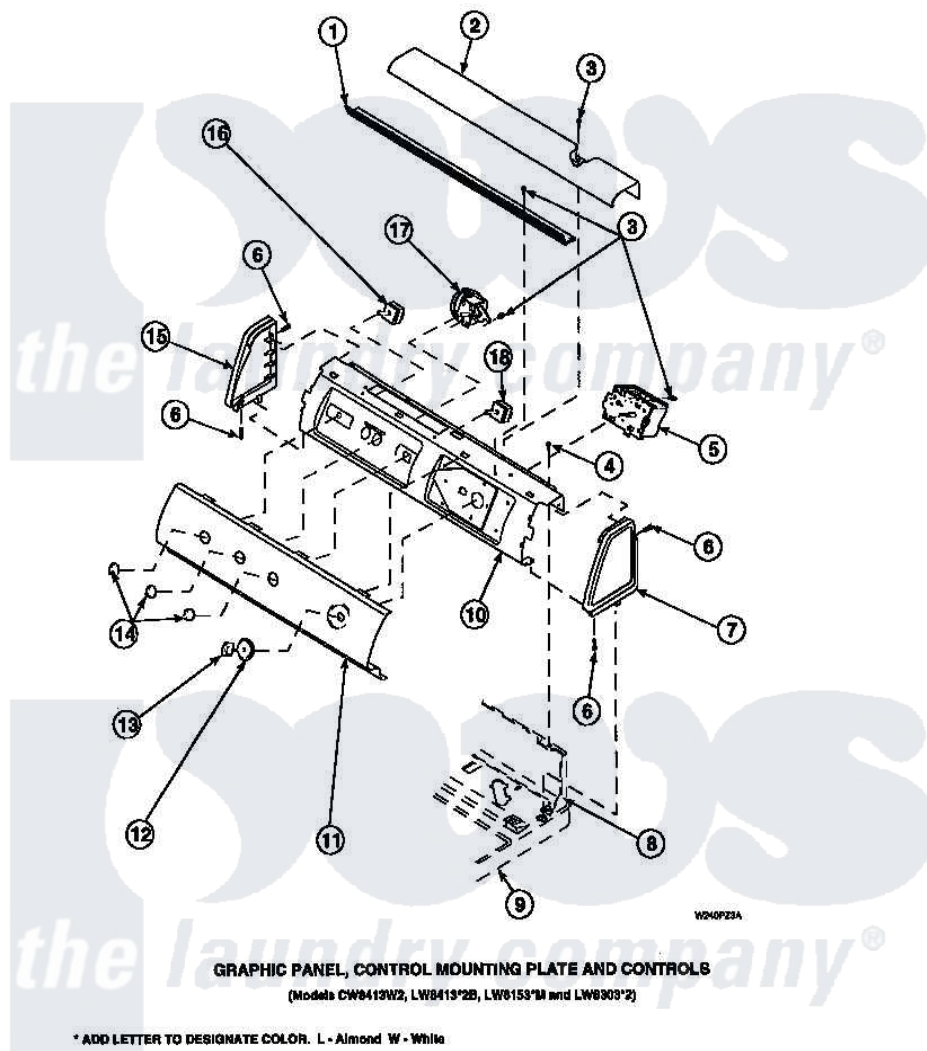

Amana LW7503W2 (BOM: PLW7503W2 A) 11 - GRAPHIC PANEL, CTRL MTG PLATE AND CTRLS

Amana Residential Amana LW7503W2 (BOM: PLW7503W2 A) Washer Parts Parts Diagram 11 - GRAPHIC PANEL, CTRL MTG PLATE AND CTRLS
 Click on the part number to view part

Item	Original Part Number	Replaced By	Status	Part Description
1	Y34826		Not Available	DIFFUSER,LAMP-CLEAR
2	34824		Not Available	TOP COVER
3	23962	W10116760		Screw
4	34904	489355		Screw, 8 X 1/2
5	36607			Timer, 4 Cycle
6	501086	90767		Screw, 8A X 3/8 HeX Washer Head Tapping
7	34817		Not Available	END CAP(RIGHT)
8	34903		Not Available	PANEL, BACK HOOD (USE 37782)
9	34902P		Not Available	TOP
10	34821		Not Available	CONTROL MOUNTING PLATE
11	36611		Not Available	PANEL, GRAPHICS
12	36700		Not Available	TIMER KNOB SKIRT
13	35333		Not Available	TIMER KNOB

14	36701	Not Available	KNOB, TEMP
15	34818	Not Available	END CAP(LEFT)
17	36045	40055101	Switch, Pressure