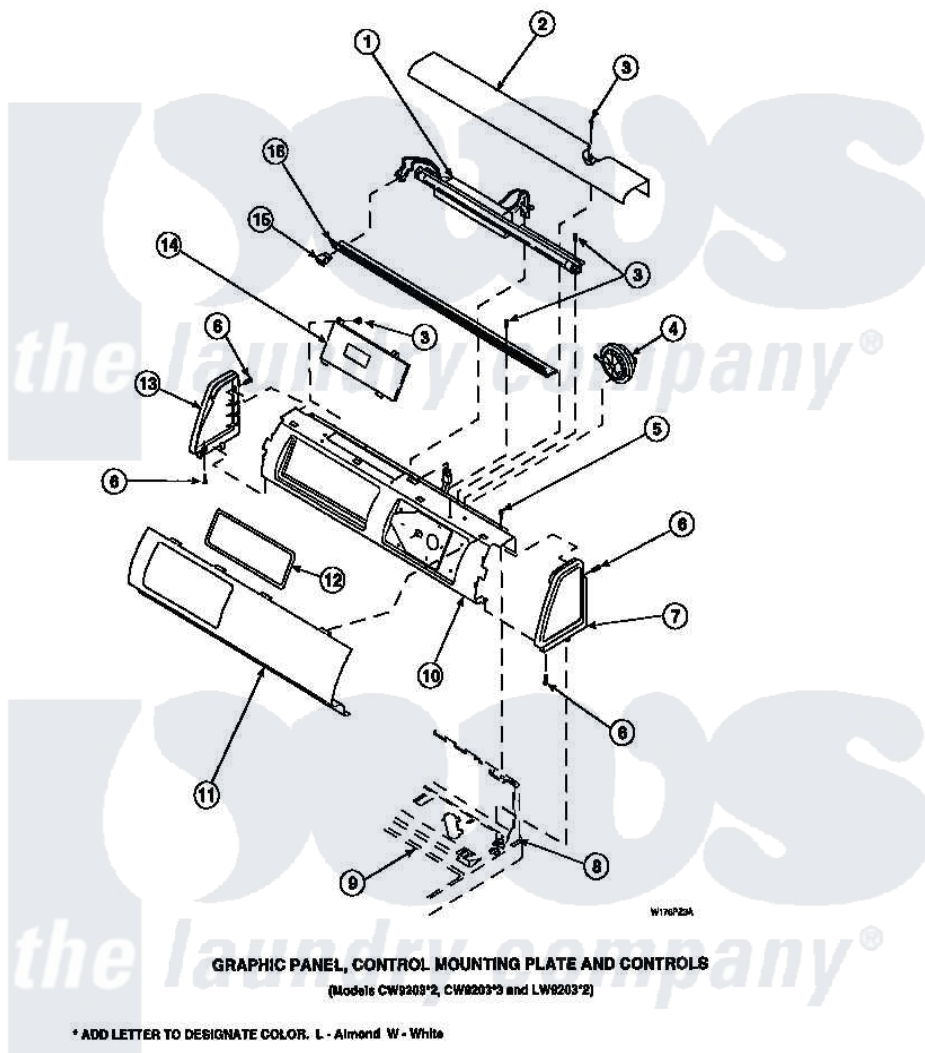

**Amana LW7503W2 (BOM: PLW7503W2 A) 12 - GRAPHIC PANEL, CTRL MTG PLATE AND CTRLS**

Amana [Residential Amana LW7503W2 \(BOM: PLW7503W2 A\) Washer Parts](#) Parts Diagram 12 - GRAPHIC PANEL, CTRL MTG PLATE AND CTRLS  
Click on the part number to view part

Item	Original Part Number	Replaced By	Status	Part Description
2	34824		Not Available	TOP COVER
3	23962	<a href="#">W10116760</a>		Screw
5	34904	<a href="#">489355</a>		Screw, 8 X 1/2
6	501086	<a href="#">90767</a>		Screw, 8A X 3/8 HeX Washer Head Tapping
7	34817		Not Available	END CAP(RIGHT)
8	34903		Not Available	PANEL, BACK HOOD (USE 37782)
9	34902P		Not Available	TOP
13	34818		Not Available	END CAP(LEFT)