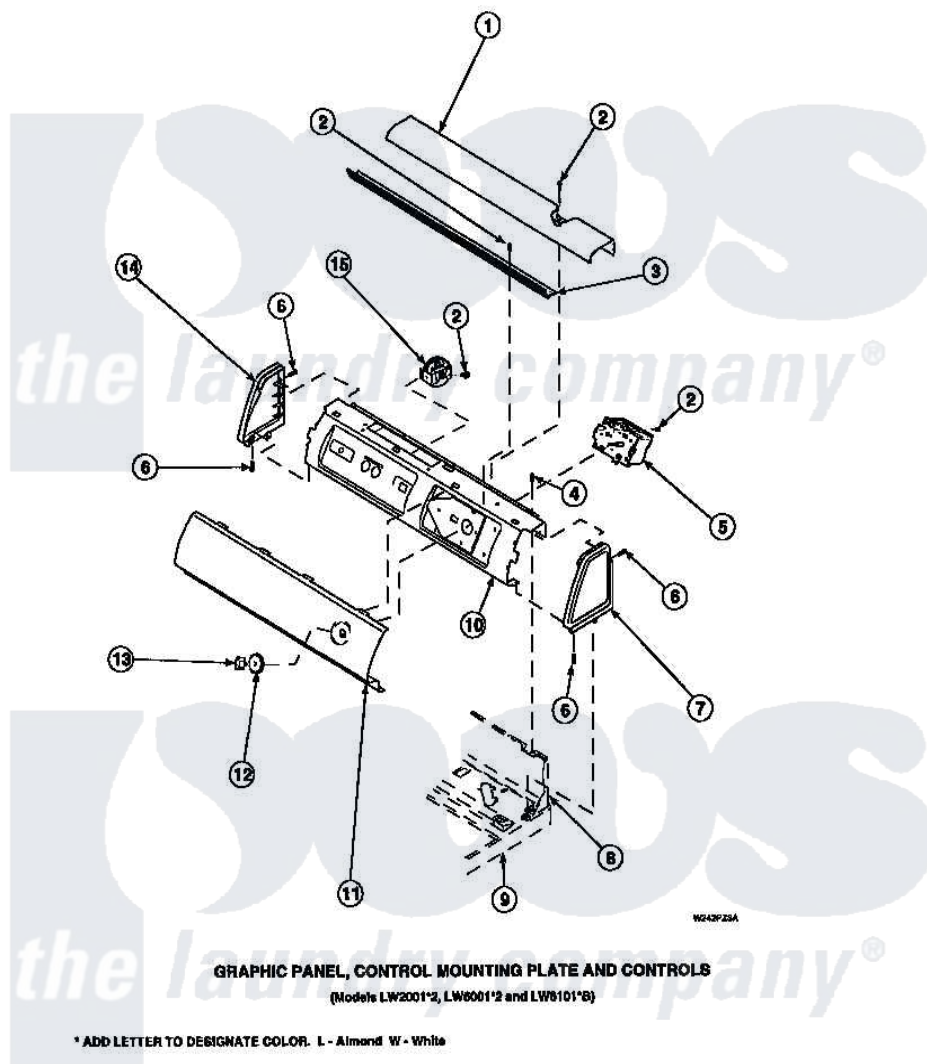

**Amana LW7503W2 (BOM: PLW7503W2 A) 13 - GRAPHIC PANEL, CTRL  
MTG PLATE AND CTRLS**

Amana Residential Amana LW7503W2 (BOM: PLW7503W2 A) Washer Parts Parts Diagram 13 - GRAPHIC PANEL, CTRL MTG PLATE AND CTRLS  
Click on the part number to view part

Item	Original Part Number	Replaced By	Status	Part Description
2	23962	<a href="#">W10116760</a>		Screw
3	Y34826		Not Available	DIFFUSER,LAMP-CLEAR
4	34904	<a href="#">489355</a>		Screw, 8 X 1/2
6	501086	<a href="#">90767</a>		Screw, 8A X 3/8 HeX Washer Head Tapping
7	34817		Not Available	END CAP(RIGHT)
8	34903		Not Available	PANEL, BACK HOOD (USE 37782)
9	34902P		Not Available	TOP
10	34821		Not Available	CONTROL MOUNTING PLATE
12	33817		Not Available	ASSY,TIMER SKIRT-BLACK
13	<a href="#">33897</a>			Knob, Timer-Washer-Blac
14	34818		Not Available	END CAP(LEFT)