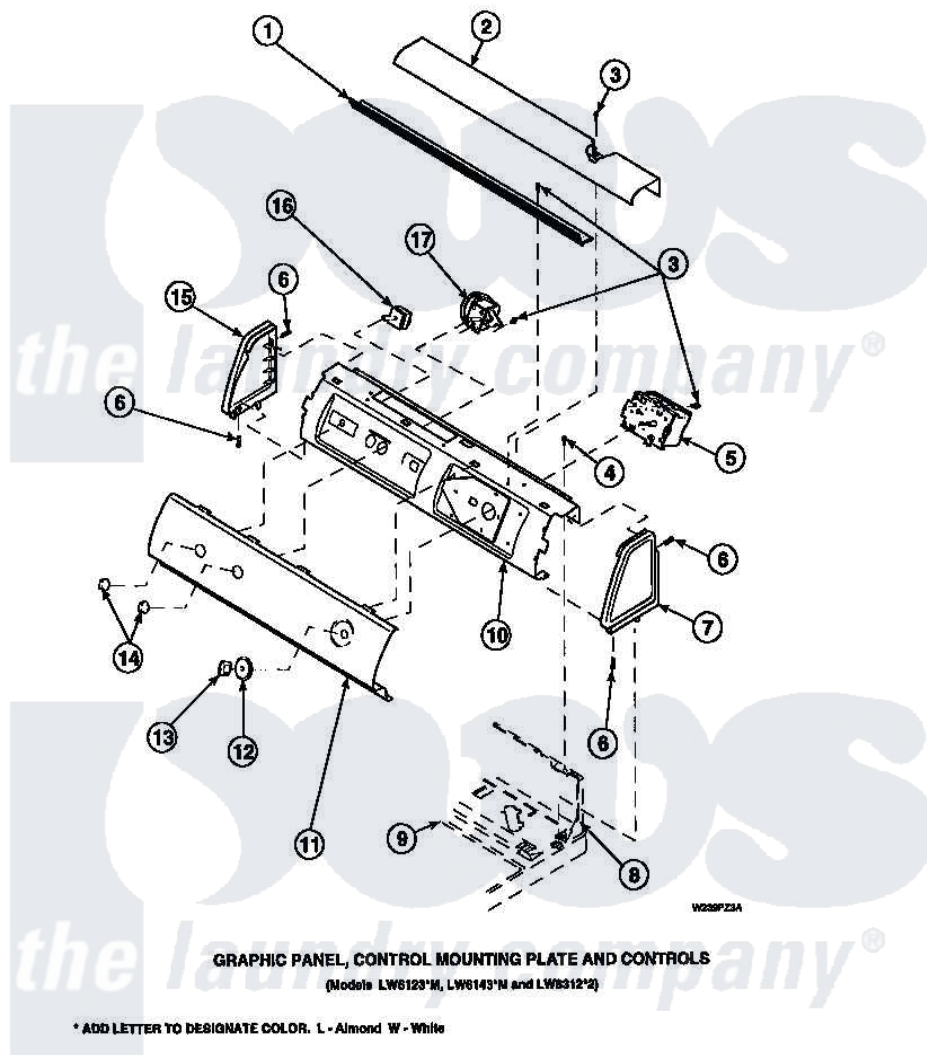

Amana LW7503W2 (BOM: PLW7503W2 A) 14 - GRAPHIC PANEL, CTRL MTG PLATE AND CTRLS

Amana Residential Amana LW7503W2 (BOM: PLW7503W2 A) Washer Parts Parts Diagram 14 - GRAPHIC PANEL, CTRL MTG PLATE AND CTRLS
Click on the part number to view part

Item	Original Part Number	Replaced By	Status	Part Description
1	Y34826		Not Available	DIFFUSER,LAMP-CLEAR
2	34824		Not Available	TOP COVER
3	23962	W10116760		Screw
4	34904	489355		Screw, 8 X 1/2
5	31239	31239P		Timer 3 Cycle Package
6	501086	90767		Screw, 8A X 3/8 HeX Washer Head Tapping
7	34817		Not Available	END CAP(RIGHT)
8	34903		Not Available	PANEL, BACK HOOD (USE 37782)
9	34902P		Not Available	TOP
10	34821		Not Available	CONTROL MOUNTING PLATE
12	36700		Not Available	TIMER KNOB SKIRT
13	35333		Not Available	TIMER KNOB
14	36701		Not Available	KNOB, TEMP

15 34818

Not Available

END CAP(LEFT)

16 [35115](#)

Switch, TemPerature 3 P

17 36045

[40055101](#)

Switch, Pressure