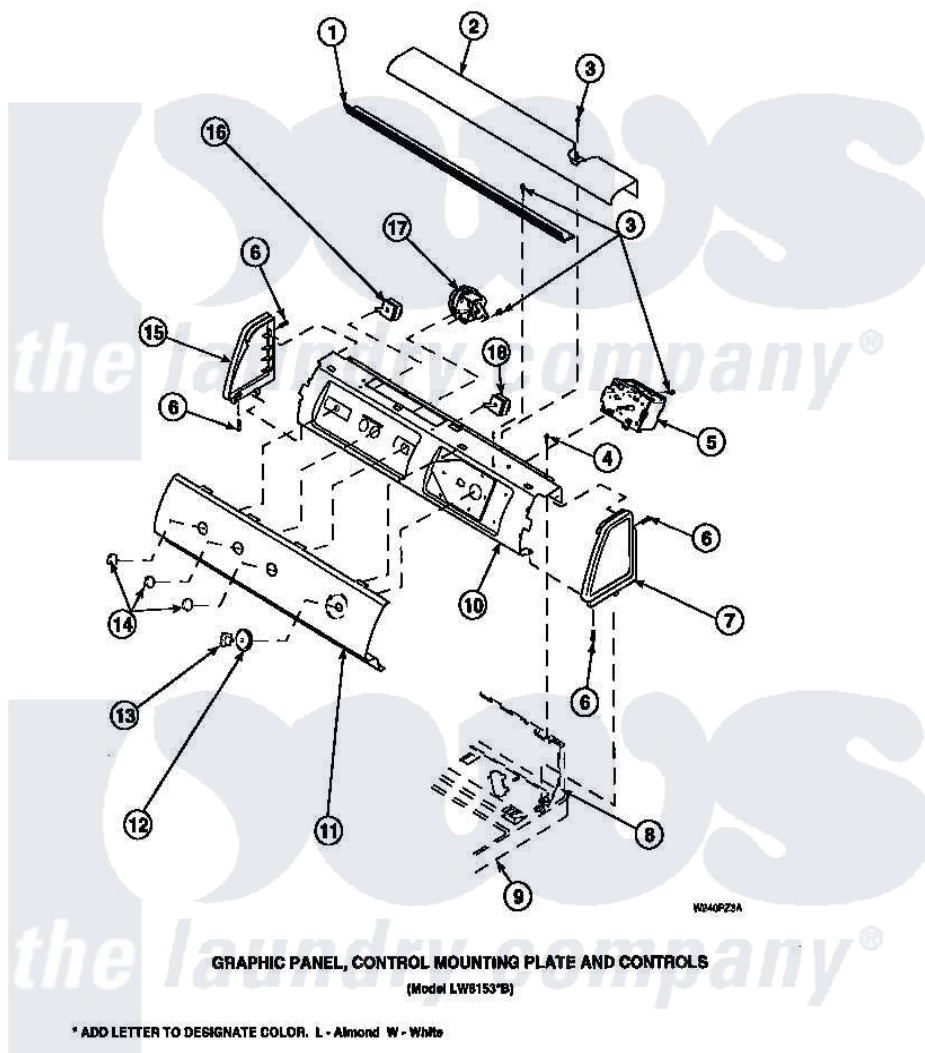

Amana LW7503W2 (BOM: PLW7503W2 A) 15 - GRAPHIC PANEL, CTRL MTG PLATE AND CTRLS

Amana Residential Amana LW7503W2 (BOM: PLW7503W2 A) Washer Parts Parts Diagram 15 - GRAPHIC PANEL, CTRL MTG PLATE AND CTRLS
 Click on the part number to view part

Item	Original Part Number	Replaced By	Status	Part Description
1	Y34826		Not Available	DIFFUSER,LAMP-CLEAR
3	23962	W10116760		Screw
4	34904	489355		Screw, 8 X 1/2
6	501086	90767		Screw, 8A X 3/8 HeX Washer Head Tapping
8	34903		Not Available	PANEL, BACK HOOD (USE 37782)
9	34902P		Not Available	TOP
10	34821		Not Available	CONTROL MOUNTING PLATE
17	36045	40055101		Switch, Pressure