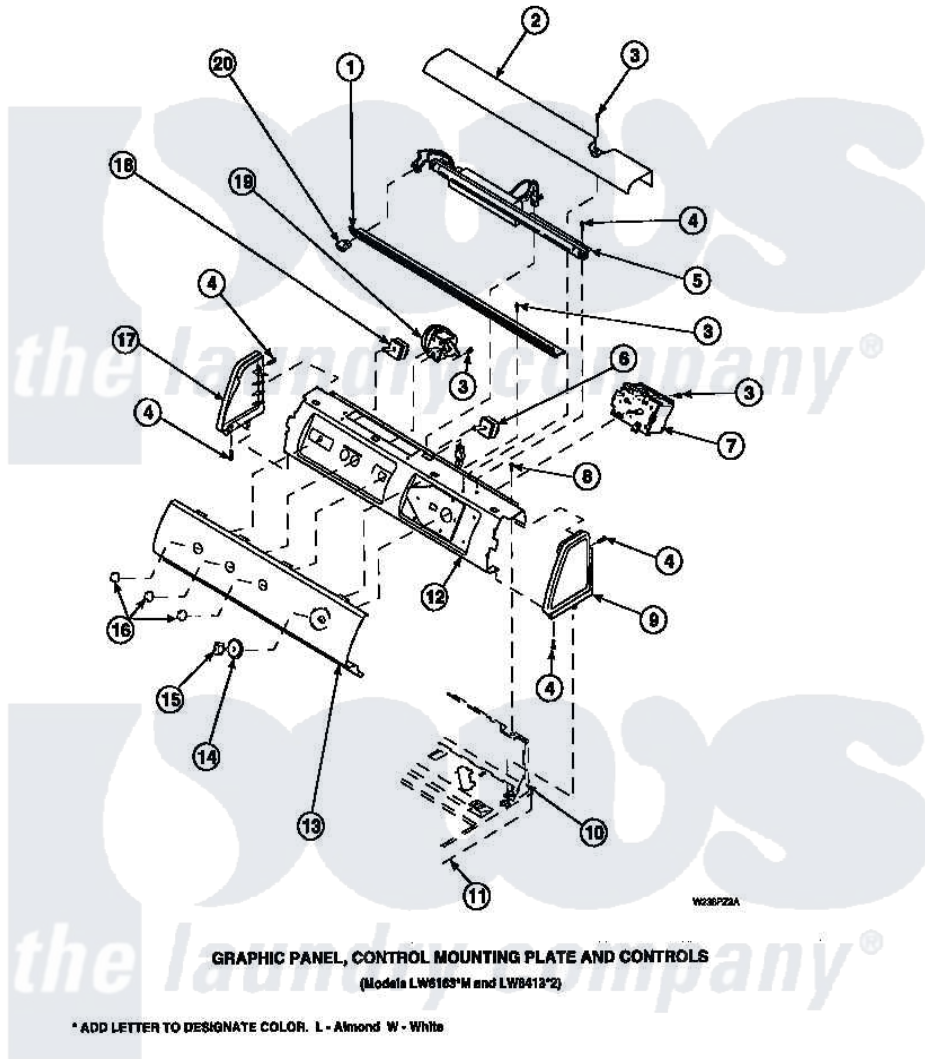

Amana LW7503W2 (BOM: PLW7503W2 A) 16 - GRAPHIC PANEL, CTRL MTG PLATE AND CTRLS

Amana Residential Amana LW7503W2 (BOM: PLW7503W2 A) Washer Parts Parts Diagram 16 - GRAPHIC PANEL, CTRL MTG PLATE AND CTRLS
Click on the part number to view part

Item	Original Part Number	Replaced By	Status	Part Description
2	34824		Not Available	TOP COVER
3	23962	W10116760		Screw
4	501086	90767		Screw, 8A X 3/8 HeX Washer Head Tapping
8	34904	489355		Screw, 8 X 1/2
9	34817		Not Available	END CAP(RIGHT)
10	34903		Not Available	PANEL, BACK HOOD (USE 37782)
11	34902P		Not Available	TOP
12	34821		Not Available	CONTROL MOUNTING PLATE
14	36700		Not Available	TIMER KNOB SKIRT
15	35333		Not Available	TIMER KNOB
16	36701		Not Available	KNOB, TEMP
17	34818		Not Available	END CAP(LEFT)
19	36045	40055101		Switch, Pressure