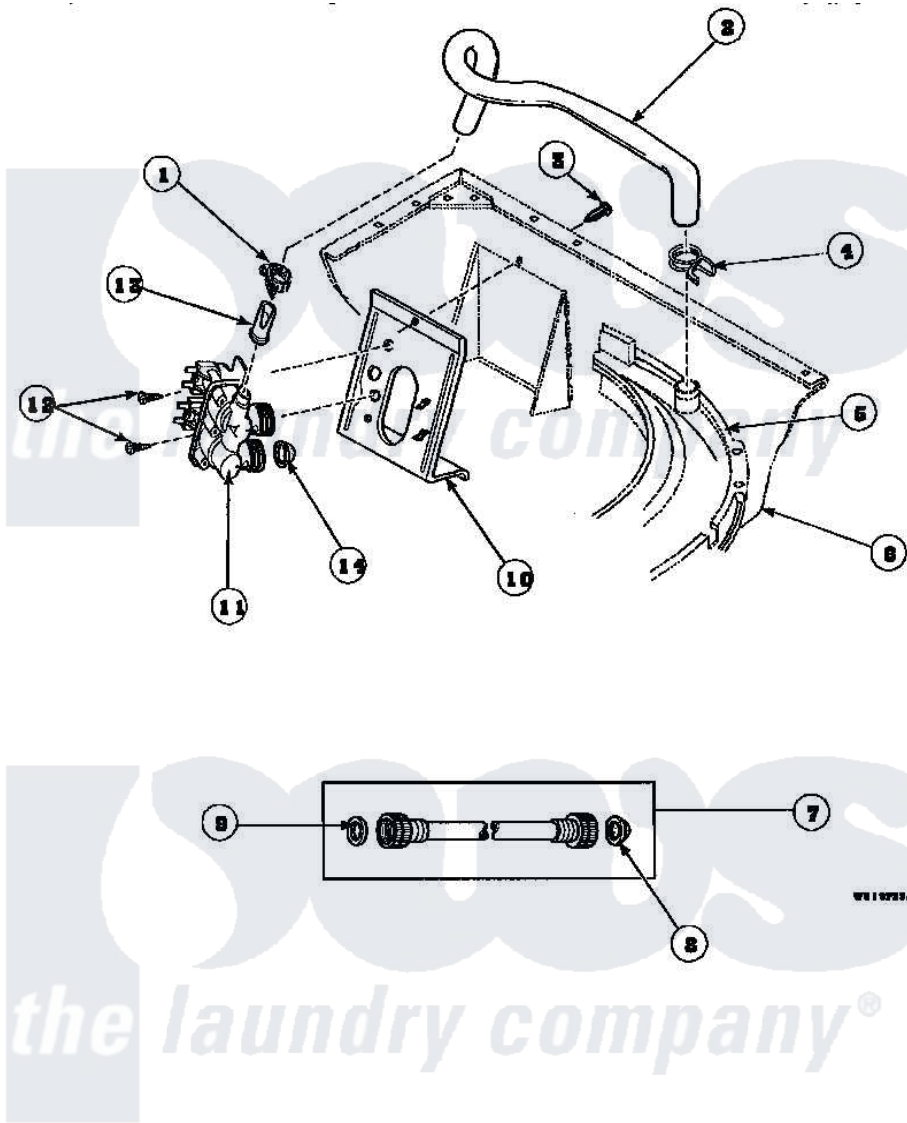

Amana LW7503W2 (BOM: PLW7503W2 A) 17 - INLET/FILL HOSE & MIXING VLV MTG BRKT

Amana [Residential Amana LW7503W2 \(BOM: PLW7503W2 A\) Washer Parts](#) Parts Diagram 17 - INLET/FILL HOSE & MIXING VLV MTG BRKT
 Click on the part number to view part

Item	Original Part Number	Replaced By	Status	Part Description
1	36801	596669		Clamp, Manifold
2	35874	38155		Hose, Mix Valve To TU
3	33562	27001200		Screw
4	29210			Hose Clamp
5	36025P			Assembly, Tub Coverand Gasket
6	34475P		Not Available	CABINET
7	20618	21001467		Hose- 10'
"	20617		Not Available	HOSE, INLET (8 FT)
"	28330P	202860		Inlet Hose Assembly
8	28605	22002960		Strainer, Washer Inlet
9	20290	Y013783		Washer, Inlet Hose
10	34972	39407		Bracket, Valve
11	34963	34963P		Valve Mixing Package
12	501086	00767		Screw, 8A X 3/8 HeX Washer