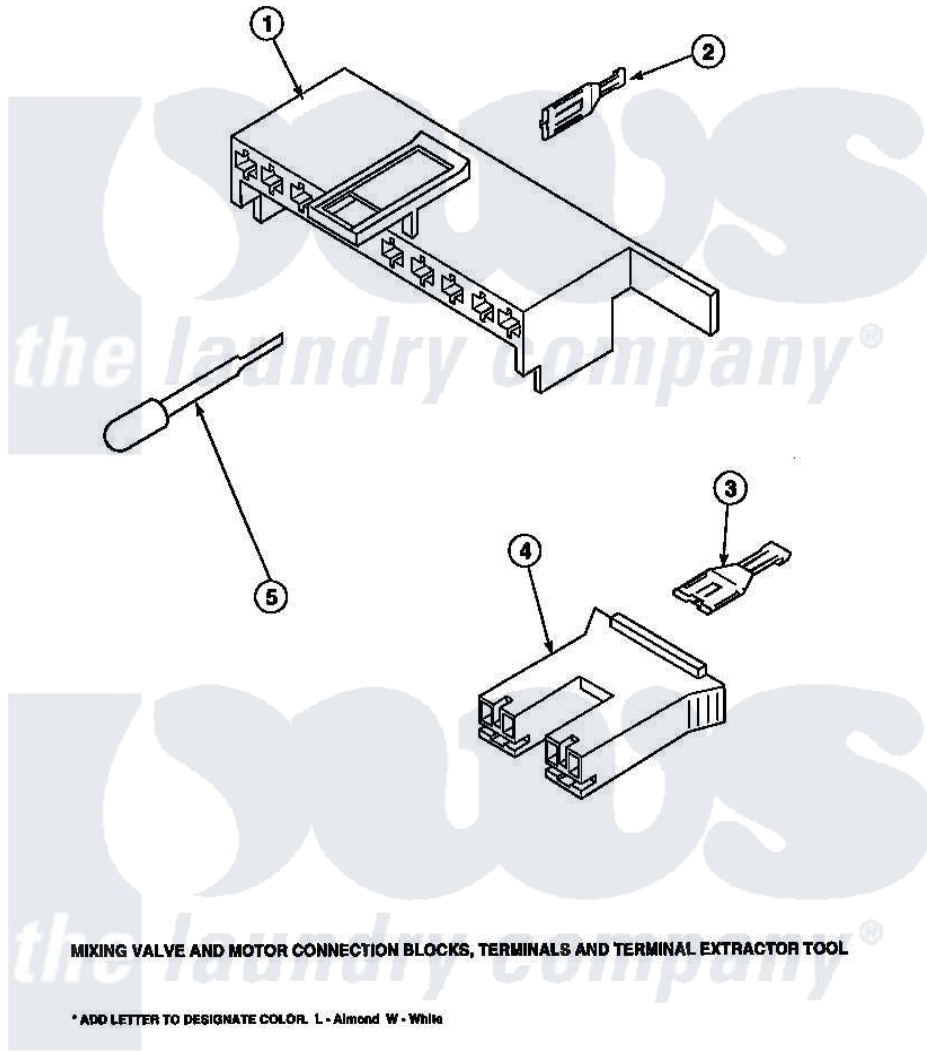

**Amana LW7503W2 (BOM: PLW7503W2 A) 19 - MIXING VALVE & MOTOR
CONN BLOCKS, TERM**

Amana Residential Amana LW7503W2 (BOM: PLW7503W2 A) Washer Parts Parts Diagram 19 - MIXING VALVE & MOTOR CONN BLOCKS, TERM
Click on the part number to view part

Item	Original Part Number	Replaced By	Status	Part Description
1	34677			10 Circuit Plug
2	Y00188			Molex Terminal
3	Y00121		Not Available	SPADE TERMINAL(12 GAUGE) (1/4 INCH-(2) 18 GAUGE WIRES O
4	34676			Plug
"	34675		Not Available	PLUG
5	283P4			Terminal Extractor Tool
NI	34349		Not Available	HOOD HARNESS -
"	35347			Assembly, Wiring Harness
"	36484			Harness Hood
"	35352			Assembly, Wiring Harness-Hood
"	35350			Assembly, Wiring Harness-Hood
"	36059			Assembly, Wiring Harness-Hood