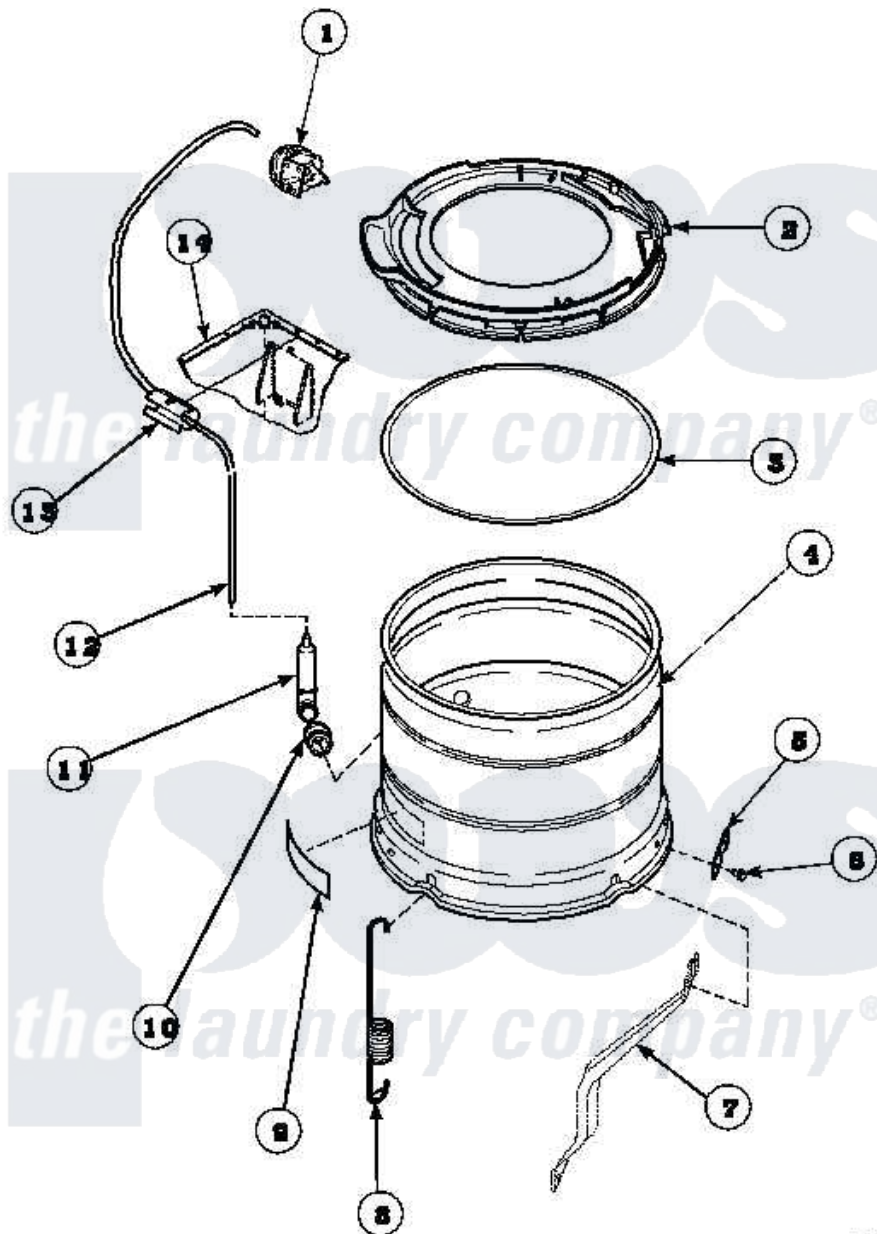

# Amana LW7503W2 (BOM: PLW7503W2 A) 21 - OUTER TUB, COVER AND PRESSURE HOSE

Amana Residential Amana LW7503W2 (BOM: PLW7503W2 A) Washer Parts Parts Diagram 21 - OUTER TUB, COVER AND PRESSURE HOSE

Click on the part number to view part

Item	Original Part Number	Replaced By	Status	Part Description
1	36045	<a href="#">40055101</a>		Switch, Pressure
2	<a href="#">36025P</a>			Assembly, Tub Cover and Gasket
3	<a href="#">32857</a>			Gasket, Tub Cover Small
4	<a href="#">34438P</a>			Assembly, Outer Tub
5	<a href="#">27926</a>			Plate, Leg .063
6	35369	<a href="#">40128701</a>		Screw, 5/16-18 X .50
7	34471		Not Available	LEG,SUPPORT
8	<a href="#">35948</a>			Spring, Leg-Large Tub
9	500049		Not Available	STICKER
10	29175	<a href="#">40037801</a>		Grommet
11	30907	<a href="#">40008501</a>		Assembly, Pressure Bulb
12	29213	<a href="#">39125</a>		Tubing 31
13	36985		Not Available	CLIP, HOSE
14	34475P		Not Available	CABINET