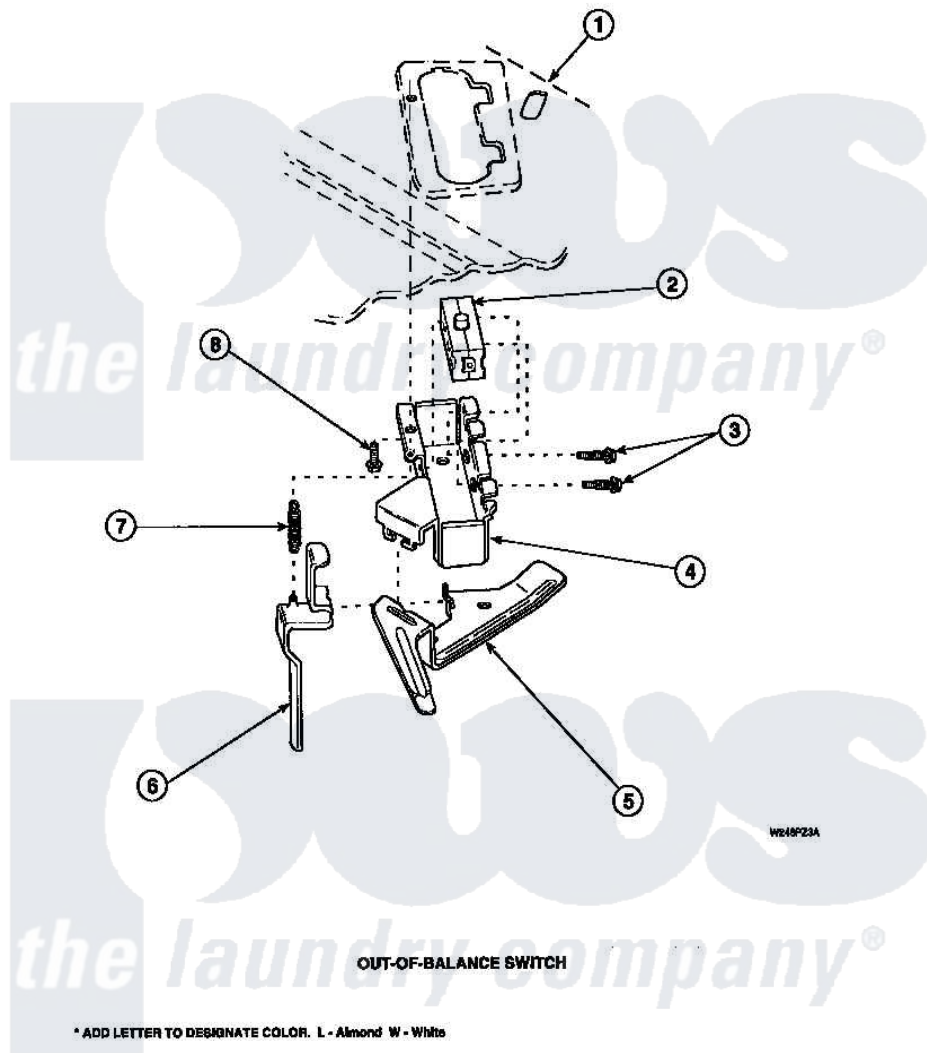

Amana LW7503W2 (BOM: PLW7503W2 A) 22 - OUT-OF-BALANCE SWITCH

Amana Residential Amana LW7503W2 (BOM: PLW7503W2 A) Washer Parts Parts Diagram 22 - OUT-OF-BALANCE SWITCH

Click on the part number to view part

Item	Original Part Number	Replaced By	Status	Part Description
1	34902P		Not Available	TOP
2	33445	27001095		Switch, Lid
3	36510			Screw
4	36497P			Kit, Switch Holder
5	33441			Arm, Actuator
6	33442			Lever, Unbalanced Load
7	33443			Spring
8	23962	W10116760		Screw