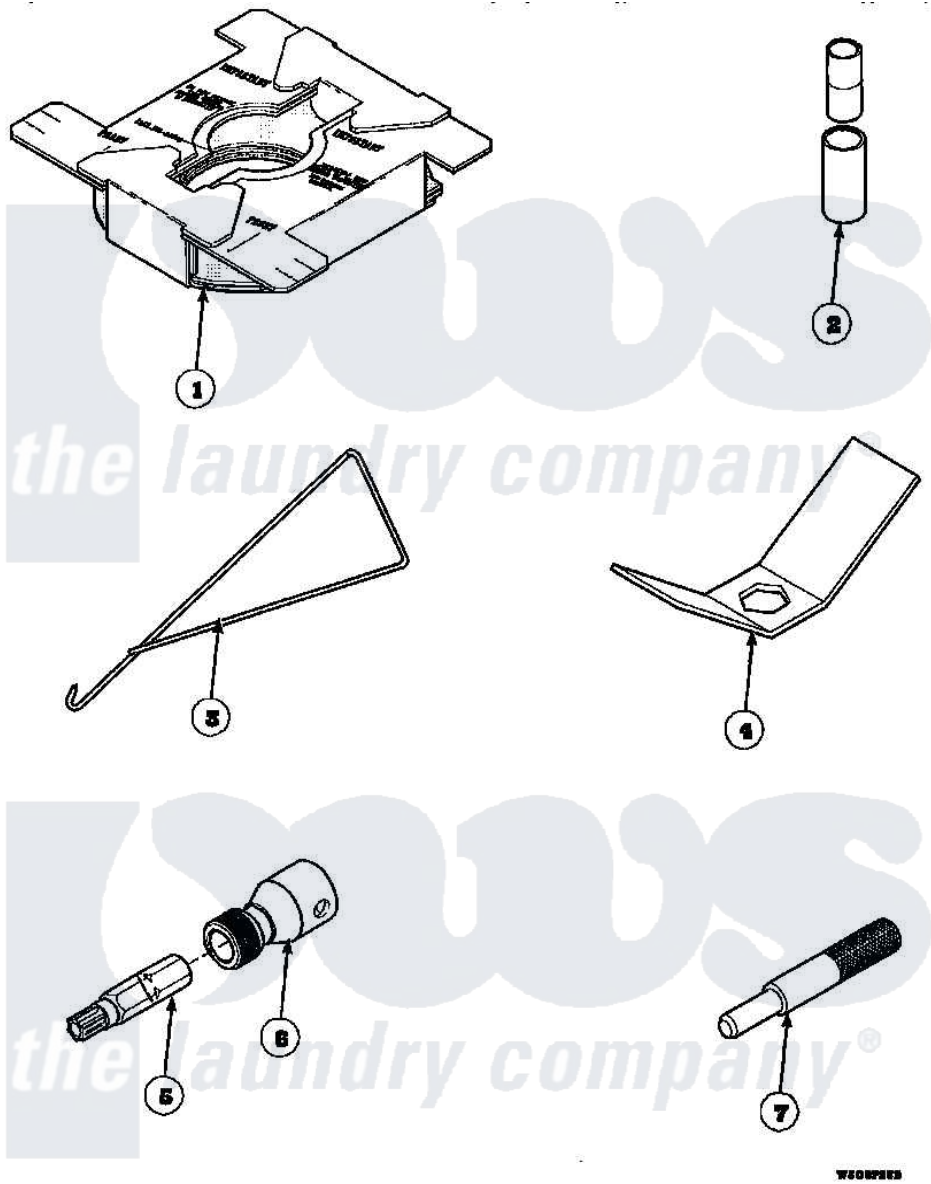

Amana LW7503W2 (BOM: PLW7503W2 A) 24 - SPECIAL TOOLS

Amana Residential Amana LW7503W2 (BOM: PLW7503W2 A) Washer Parts Parts Diagram 24 - SPECIAL TOOLS
 Click on the part number to view part

Item	Original Part Number	Replaced By	Status	Part Description
1	36926		Not Available	BRACE, SHIPPING
2	242P4			Installer, Spring
3	289P4	321P4		Hook, Spring
4	237P4	306P4		Hex Wrench
5	282P4			T25 Tamper Resistant Bit
6	24161			Torx Bit Holder
7	305P4		Not Available	TOOL, TRANSMISSION PI
NI	555P3	725P3		Kit