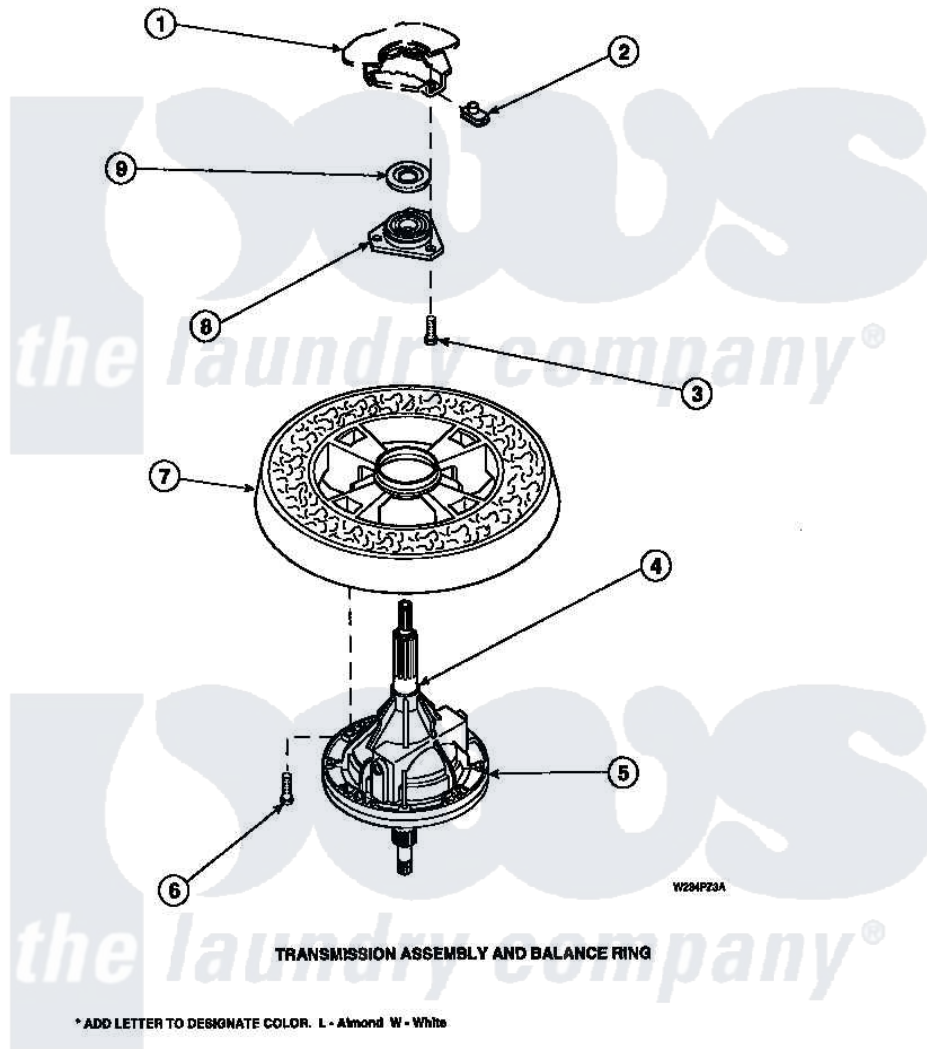

Amana LW7503W2 (BOM: PLW7503W2 A) 27 - TRANSMISSION ASSY AND BALANCE RING

Amana Residential Amana LW7503W2 (BOM: PLW7503W2 A) Washer Parts Parts Diagram 27 - TRANSMISSION ASSY AND BALANCE RING
 Click on the part number to view part

Item	Original Part Number	Replaced By	Status	Part Description
1	34438P			Assembly, Outer Tub
2	27222			Nut, Retainer 5/16-18
3	36991	3400500		Bolt, 3405245 5/16-18 X 3/4
4	27604P			Never-Seeze 1 Oz Tube
5	34526P			Assembly, Transmission
6	37047		Not Available	SCREW, CAP
7	34731		Not Available	ASSY,BALANCE RING-COMPL
8	27182	40004201P		Main Bearing Assembly
9	27187			Flinger