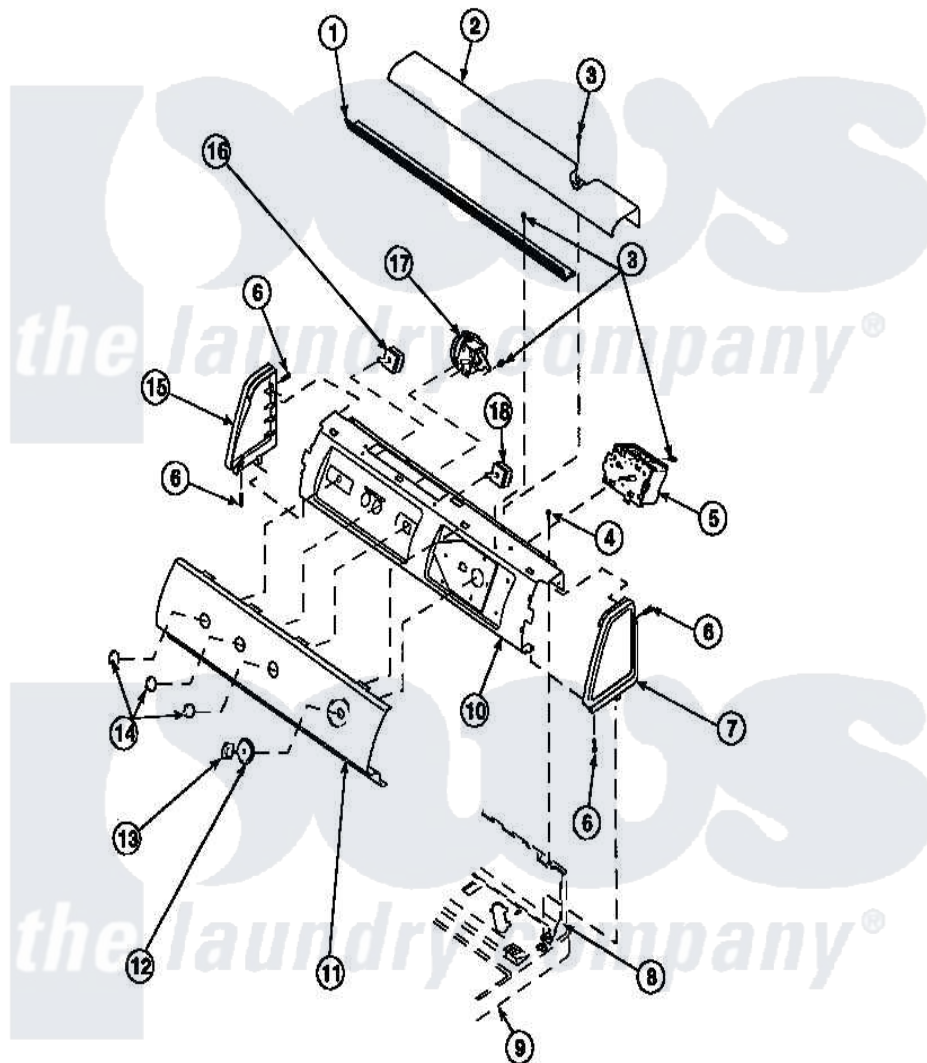

**Amana LW7503W2 (BOM: PLW7503W2 B) 11 - GRAPHIC PANEL, CTRL
MTG PLATE AND CTRLS**

Amana Residential Amana LW7503W2 (BOM: PLW7503W2 B) Washer Parts Parts Diagram 11 - GRAPHIC PANEL, CTRL MTG PLATE AND CTRLS
Click on the part number to view part

Item	Original Part Number	Replaced By	Status	Part Description
1	Y34826		Not Available	DIFFUSER,LAMP-CLEAR
2	34824		Not Available	TOP COVER
3	23962	W10116760		Screw
4	34904	489355		Screw, 8 X 1/2
6	501086	90767		Screw, 8A X 3/8 HeX Washer Head Tapping
7	34817		Not Available	END CAP(RIGHT)
8	34903		Not Available	PANEL, BACK HOOD (USE 37782)
9	34902P		Not Available	TOP
10	34821		Not Available	CONTROL MOUNTING PLATE
12	36700		Not Available	TIMER KNOB SKIRT
13	35333		Not Available	TIMER KNOB
14	36701		Not Available	KNOB, TEMP
15	34818		Not Available	END CAP(LEFT)