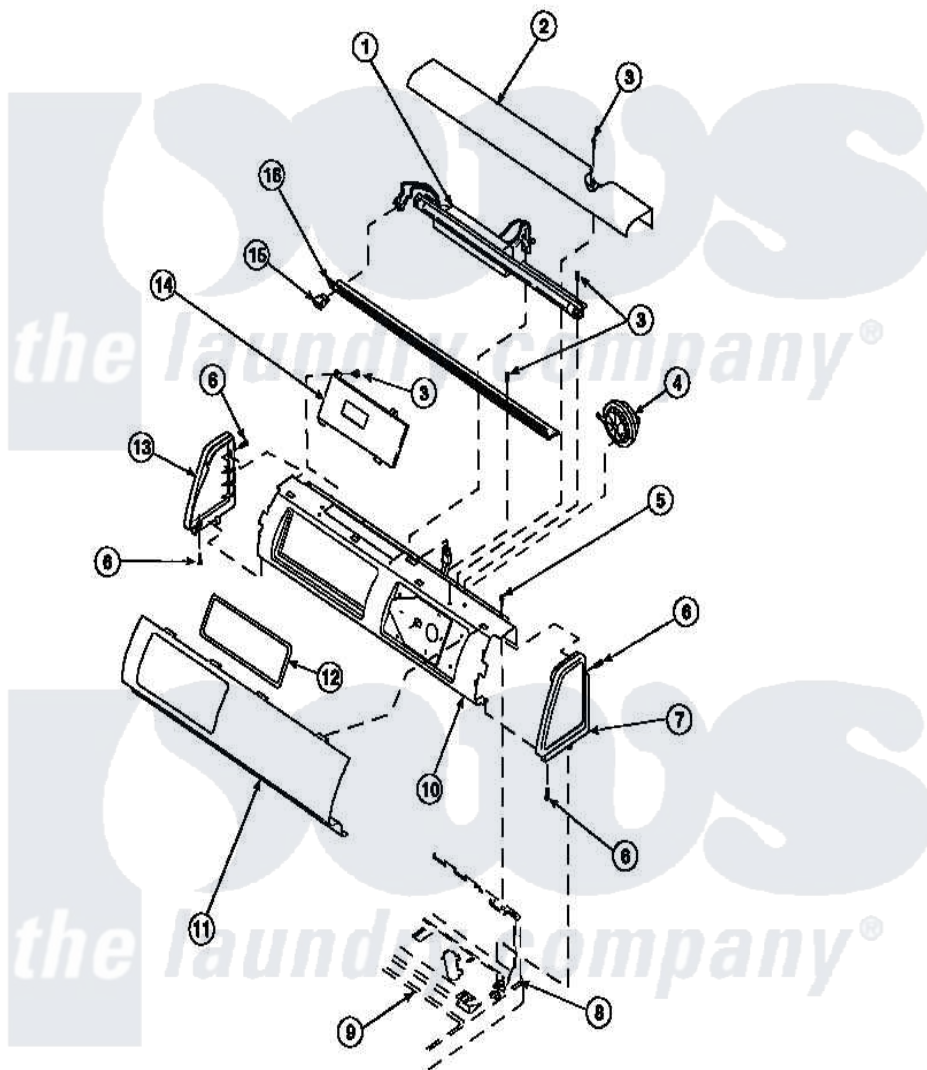

**Amana LW7503W2 (BOM: PLW7503W2 B) 12 - GRAPHIC PANEL, CTRL
MTG PLATE AND CTRLS**

Amana Residential Amana LW7503W2 (BOM: PLW7503W2 B) Washer Parts Parts Diagram 12 - GRAPHIC PANEL, CTRL MTG PLATE AND CTRLS
Click on the part number to view part

Item	Original Part Number	Replaced By	Status	Part Description
2	34824		Not Available	TOP COVER
3	23962	W10116760		Screw
5	34904	489355		Screw, 8 X 1/2
6	501086	90767		Screw, 8A X 3/8 HeX Washer Head Tapping
7	34817		Not Available	END CAP(RIGHT)
8	34903		Not Available	PANEL, BACK HOOD (USE 37782)
9	34902P		Not Available	TOP
13	34818		Not Available	END CAP(LEFT)