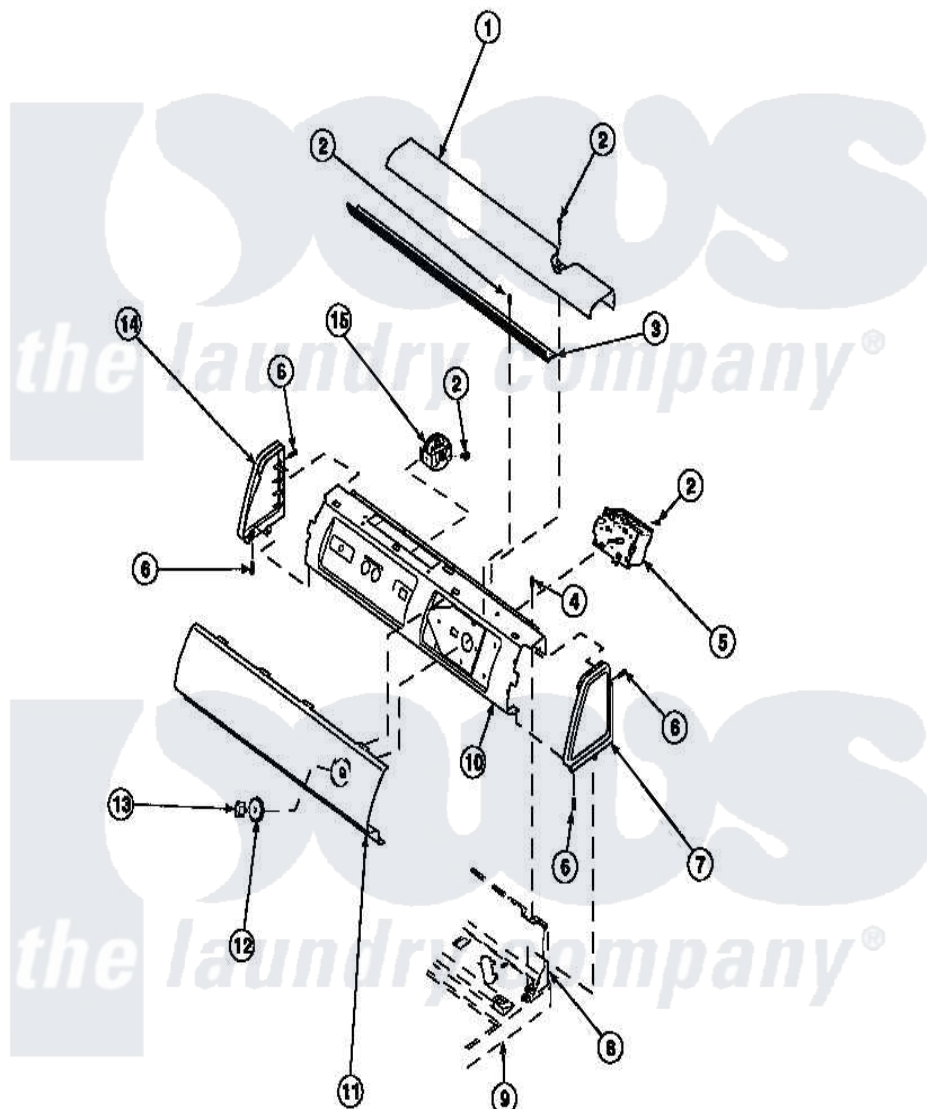

**Amana LW7503W2 (BOM: PLW7503W2 B) 13 - GRAPHIC PANEL, CTRL  
MTG PLATE AND CTRLS**

Amana [Residential Amana LW7503W2 \(BOM: PLW7503W2 B\) Washer Parts](#) Parts Diagram 13 - GRAPHIC PANEL, CTRL MTG PLATE AND CTRLS  
Click on the part number to view part

Item	Original Part Number	Replaced By	Status	Part Description
2	23962	<a href="#">W10116760</a>		Screw
3	Y34826		Not Available	DIFFUSER,LAMP-CLEAR
4	34904	<a href="#">489355</a>		Screw, 8 X 1/2
6	501086	<a href="#">90767</a>		Screw, 8A X 3/8 HeX Washer Head Tapping
7	34817		Not Available	END CAP(RIGHT)
8	34903		Not Available	PANEL, BACK HOOD (USE 37782)
9	34902P		Not Available	TOP
10	34821		Not Available	CONTROL MOUNTING PLATE
12	33817		Not Available	ASSY,TIMER SKIRT-BLACK
13	<a href="#">33897</a>			Knob, Timer-Washer-Blac
14	34818		Not Available	END CAP(LEFT)