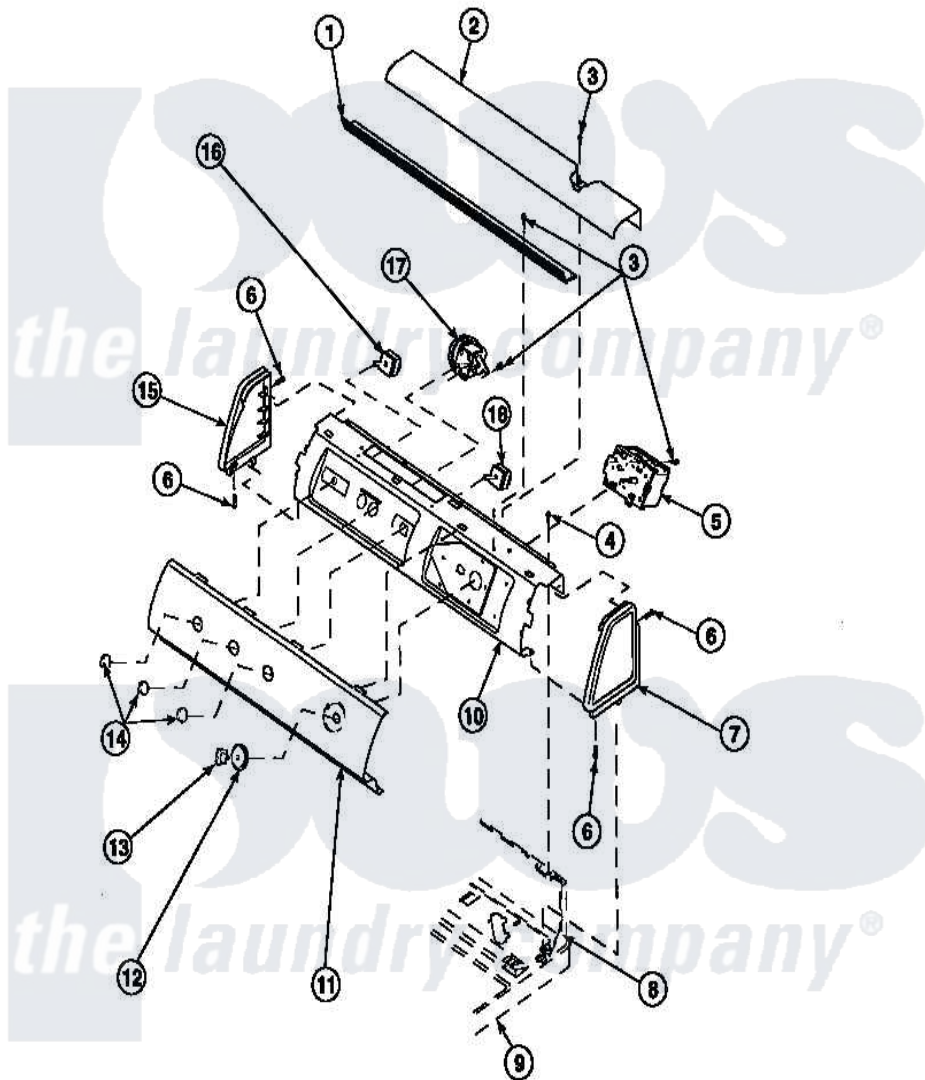

**Amana LW7503W2 (BOM: PLW7503W2 B) 15 - GRAPHIC PANEL, CTRL
MTG PLATE AND CTRLS**

Amana Residential Amana LW7503W2 (BOM: PLW7503W2 B) Washer Parts Parts Diagram 15 - GRAPHIC PANEL, CTRL MTG PLATE AND CTRLS
Click on the part number to view part

Item	Original Part Number	Replaced By	Status	Part Description
1	Y34826		Not Available	DIFFUSER,LAMP-CLEAR
3	23962	W10116760		Screw
4	34904	489355		Screw, 8 X 1/2
6	501086	90767		Screw, 8A X 3/8 HeX Washer Head Tapping
8	34903		Not Available	PANEL, BACK HOOD (USE 37782)
9	34902P		Not Available	TOP
10	34821		Not Available	CONTROL MOUNTING PLATE
17	36045	40055101		Switch, Pressure