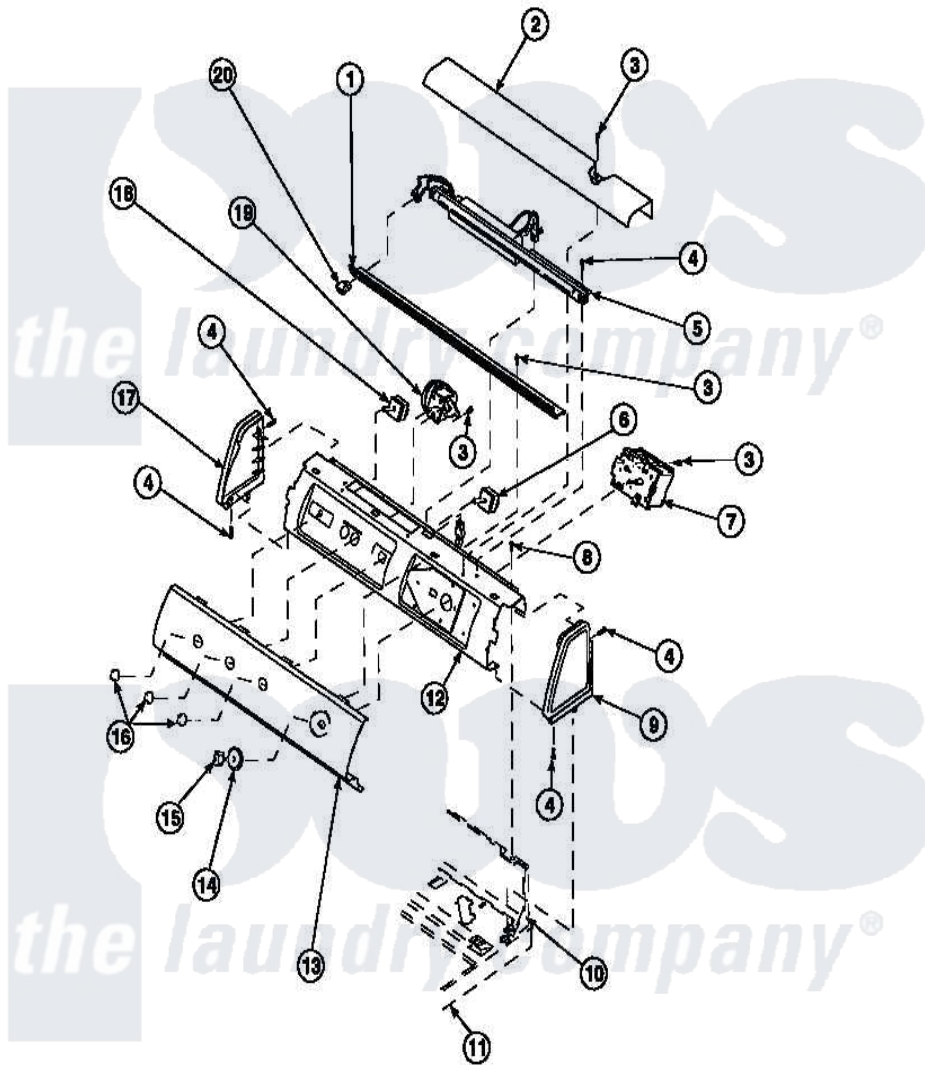

**Amana LW7503W2 (BOM: PLW7503W2 B) 16 - GRAPHIC PANEL, CTRL
MTG PLATE AND CTRLS**

Amana Residential Amana LW7503W2 (BOM: PLW7503W2 B) Washer Parts Parts Diagram 16 - GRAPHIC PANEL, CTRL MTG PLATE AND CTRLS
Click on the part number to view part

Item	Original Part Number	Replaced By	Status	Part Description
2	34824		Not Available	TOP COVER
3	23962	W10116760		Screw
4	501086	90767		Screw, 8A X 3/8 HeX Washer Head Tapping
8	34904	489355		Screw, 8 X 1/2
9	34817		Not Available	END CAP(RIGHT)
10	34903		Not Available	PANEL, BACK HOOD (USE 37782)
11	34902P		Not Available	TOP
12	34821		Not Available	CONTROL MOUNTING PLATE
14	36700		Not Available	TIMER KNOB SKIRT
15	35333		Not Available	TIMER KNOB
16	36701		Not Available	KNOB, TEMP
17	34818		Not Available	END CAP(LEFT)
19	36045	40055101		Switch, Pressure