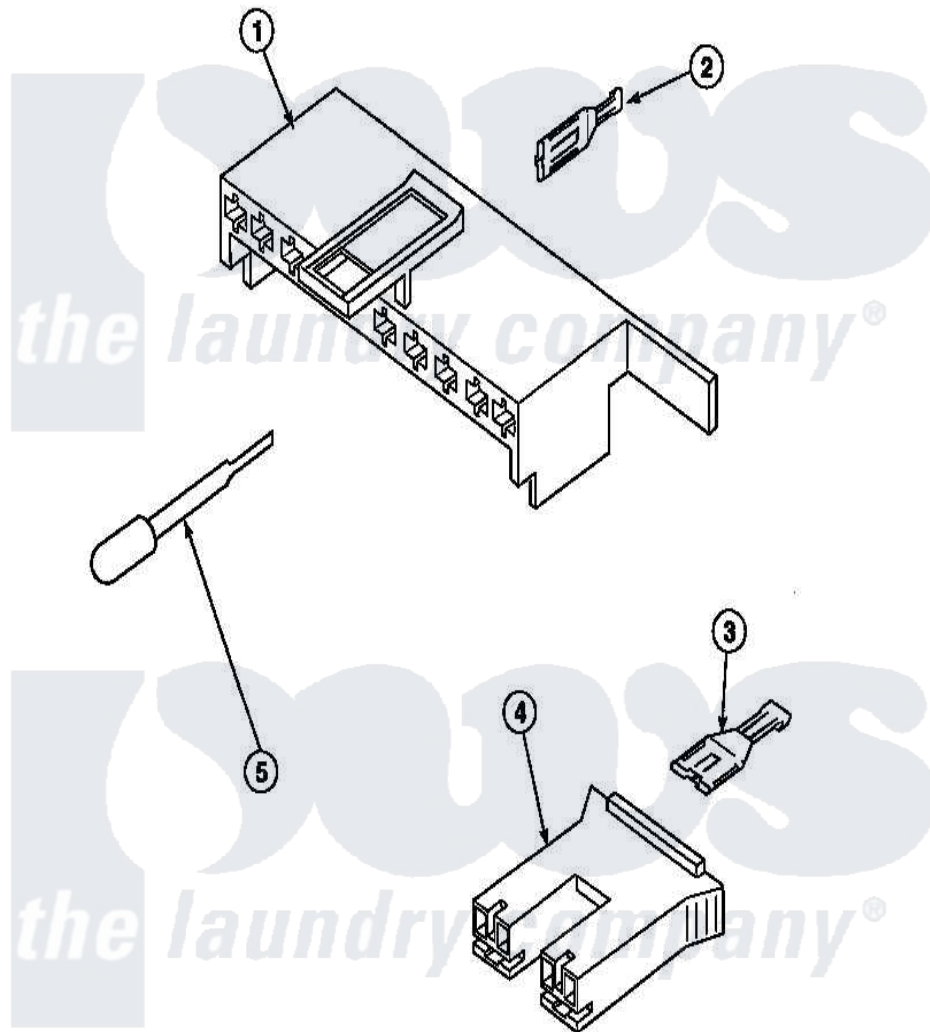

**Amana LW7503W2 (BOM: PLW7503W2 B) 19 - MIXING VALVE & MOTOR
CONN BLOCKS, TERM**

Amana Residential Amana LW7503W2 (BOM: PLW7503W2 B) Washer Parts Parts Diagram 19 - MIXING VALVE & MOTOR CONN BLOCKS, TERM
Click on the part number to view part

Item	Original Part Number	Replaced By	Status	Part Description
1	34677			10 Circuit Plug
2	Y00188			Molex Terminal
3	Y00121		Not Available	SPADE TERMINAL(12 GAUGE) (1/4 INCH-(2) 18 GAUGE WIRES O
4	34676			Plug
"	34675		Not Available	PLUG
5	283P4			Terminal Extractor Tool