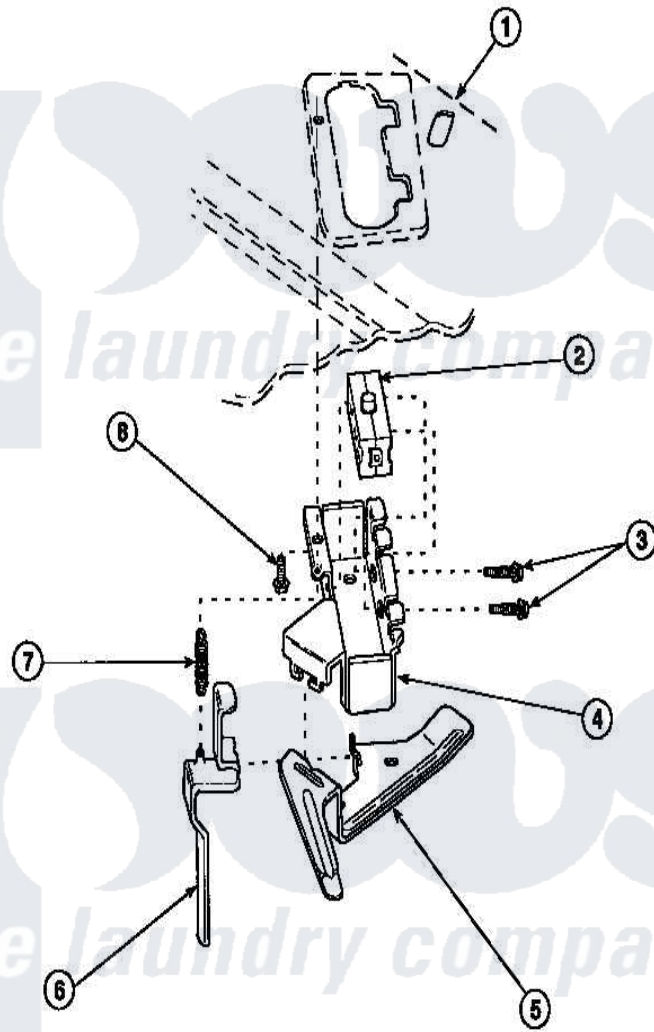

Amana LW7503W2 (BOM: PLW7503W2 B) 22 - OUT-OF-BALANCE SWITCH

Amana Residential Amana LW7503W2 (BOM: PLW7503W2 B) Washer Parts Parts Diagram 22 - OUT-OF-BALANCE SWITCH

[Click on the part number to view part](#)

Item	Original Part Number	Replaced By	Status	Part Description
1	34902P		Not Available	TOP
2	33445	27001095		Switch, Lid
3	36510			Screw
4	36497P			Kit, Switch Holder
5	33441			Arm, Actuator
6	33442			Lever, Unbalanced Load
7	33443			Spring
8	23962	W10116760		Screw