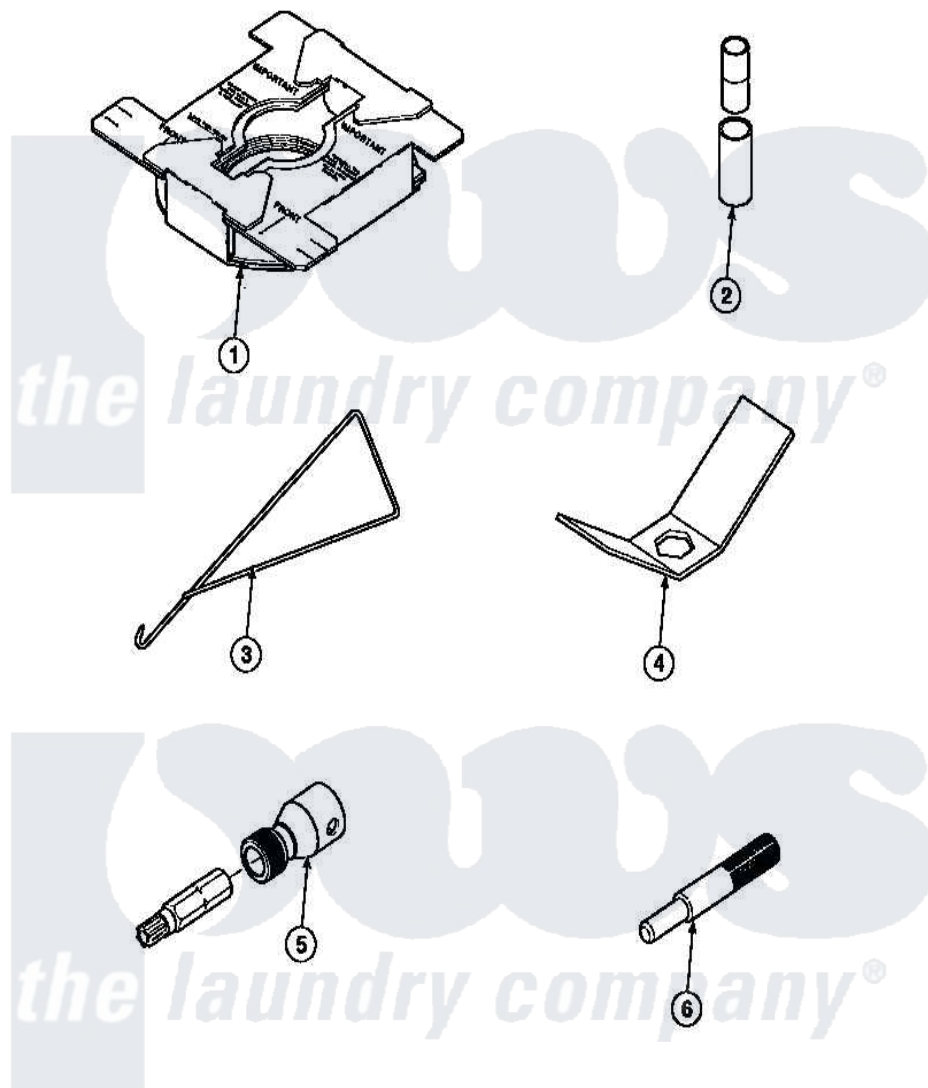

Amana LW7503W2 (BOM: PLW7503W2 B) 24 - SPECIAL TOOLS

Amana Residential Amana LW7503W2 (BOM: PLW7503W2 B) Washer Parts Parts Diagram 24 - SPECIAL TOOLS
 Click on the part number to view part

Item	Original Part Number	Replaced By	Status	Part Description
1	36926		Not Available	BRACE, SHIPPING
2	242P4			Installer, Spring
3	289P4	321P4		Hook, Spring
4	237P4	306P4		Hex Wrench
5	282P4			T25 Tamper Resistant Bit
"	24161			Torx Bit Holder
6	305P4		Not Available	TOOL, TRANSMISSION PI
NI	555P3	725P3		Kit