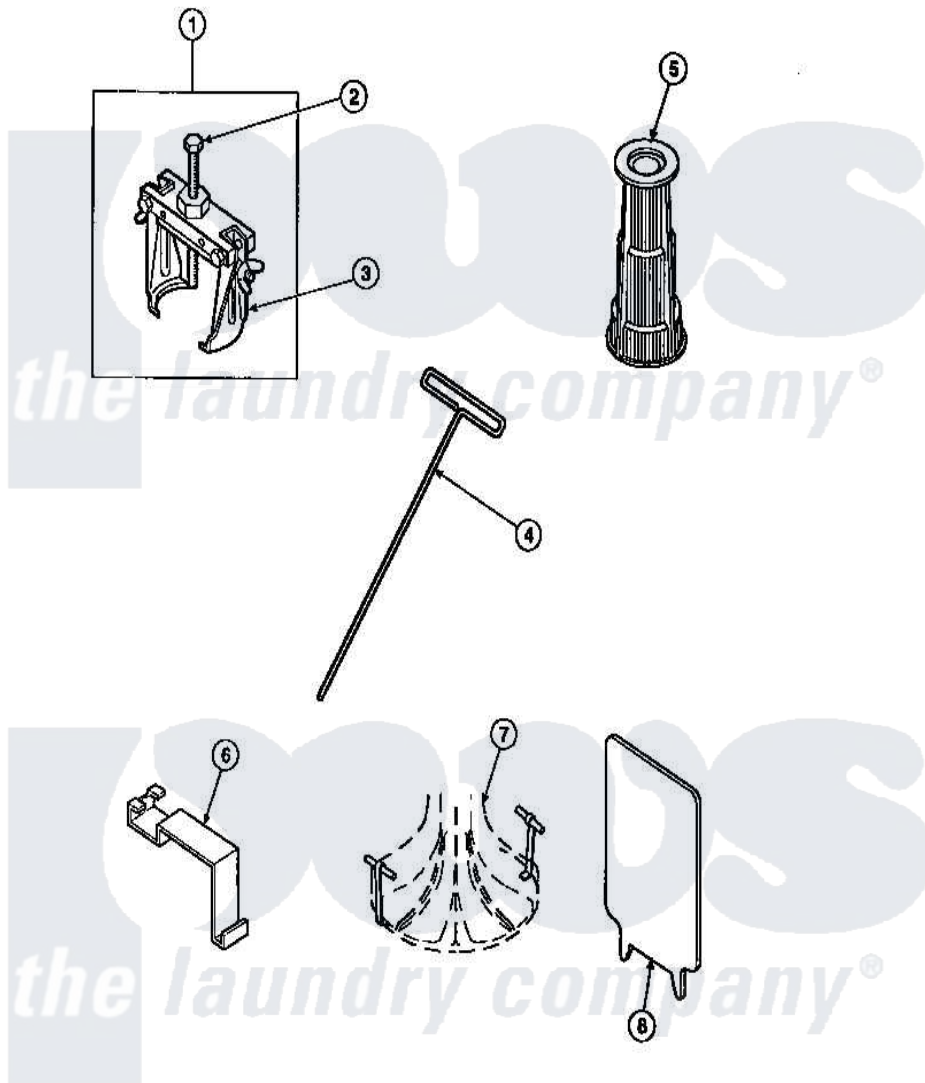

# Amana LW7503W2 (BOM: PLW7503W2 B) 25 - SPECIAL TOOLS

Amana Residential Amana LW7503W2 (BOM: PLW7503W2 B) Washer Parts Parts Diagram 25 - SPECIAL TOOLS

Click on the part number to view part

Item	Original Part Number	Replaced By	Status	Part Description
1	<a href="#">294P4</a>			Bell Tool
2	<a href="#">294P4B</a>			Drive Bell Bolt
3	<a href="#">294P4A</a>			Jaw, Drive Bell Tool
4	291P4		Not Available	WRENCH, T - ALLEN
5	<a href="#">293P4</a>			Seal Tool
6	<a href="#">273P4</a>			Tub Cover Gasket Tool
7	<a href="#">254P4P</a>			Agitator Hooks
8	<a href="#">272P4</a>			Tool, Lid Switch Instal
NI	555P3	<a href="#">725P3</a>		Kit