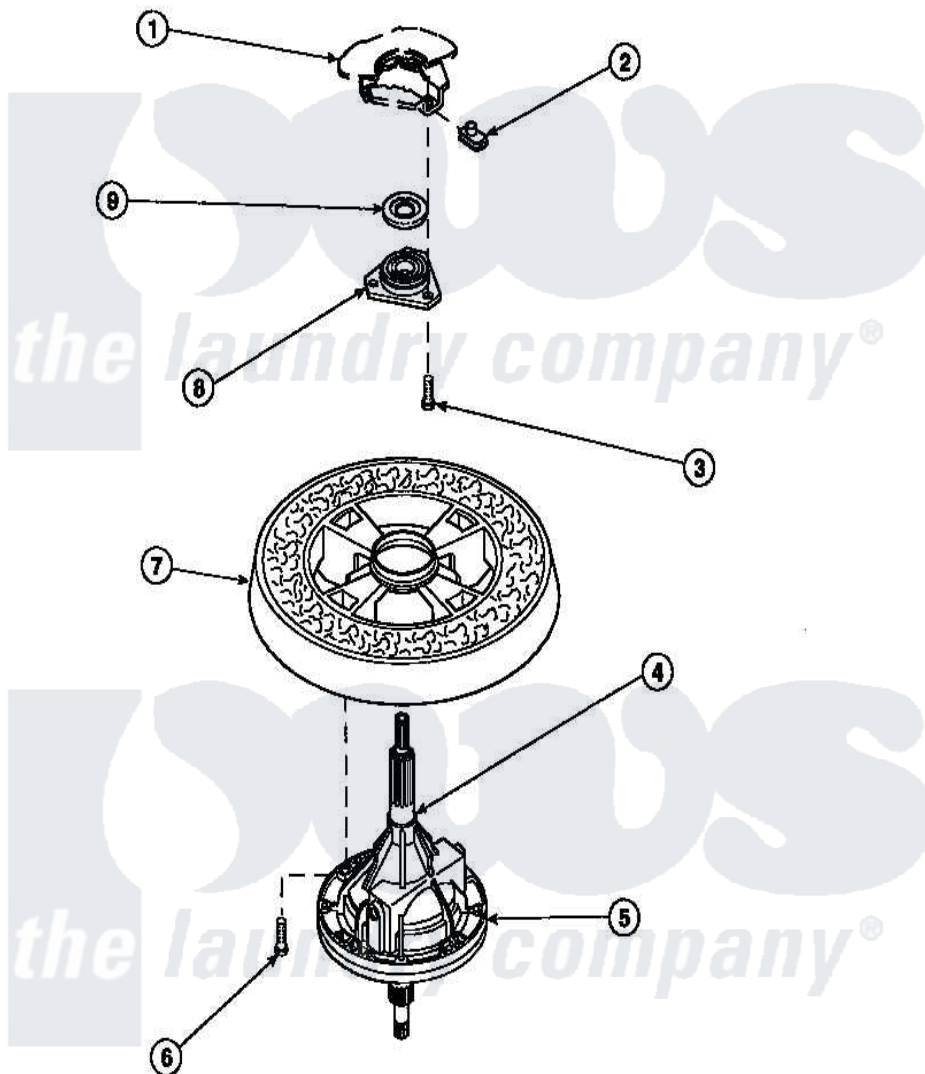

# Amana LW7503W2 (BOM: PLW7503W2 B) 27 - TRANSMISSION ASSY AND BALANCE RING

Amana Residential Amana LW7503W2 (BOM: PLW7503W2 B) Washer Parts Parts Diagram 27 - TRANSMISSION ASSY AND BALANCE RING  
 Click on the part number to view part

Item	Original Part Number	Replaced By	Status	Part Description
1	<a href="#">34438P</a>			Assembly, Outer Tub
2	<a href="#">27222</a>			Nut, Retainer 5/16-18
3	36991	<a href="#">3400500</a>		Bolt, 3405245 5/16-18 X 3/4
4	<a href="#">27604P</a>			Never-Seeze 1 Oz Tube
5	<a href="#">34526P</a>			Assembly, Transmission
6	37047		Not Available	SCREW, CAP
7	34731		Not Available	ASSY,BALANCE RING-COMPL
8	27182	<a href="#">40004201P</a>		Main Bearing Assembly
9	<a href="#">27187</a>			Flinger