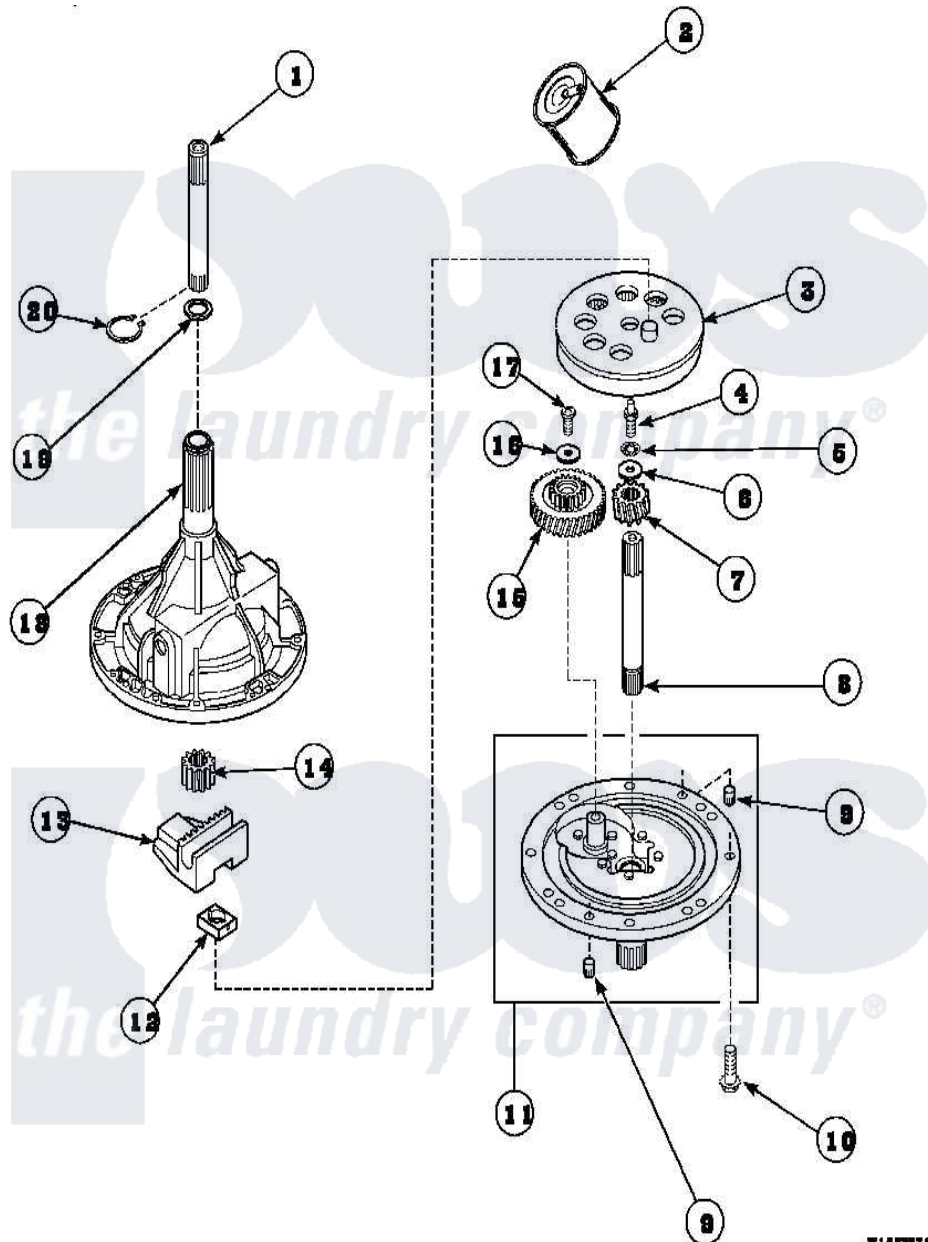

Amana LW7503W2 (BOM: PLW7503W2A) 01 - 34526P TRANSMISSION ASSY

Amana Residential Amana LW7503W2 (BOM: PLW7503W2A) Washer Parts Parts Diagram 01 - 34526P TRANSMISSION ASSY

Click on the part number to view part

Item	Original Part Number	Replaced By	Status	Part Description
1	<a href="#">Y36570</a>			Shaft, Output
2	<a href="#">27243P</a>			Oil, CW Transmission F-
3	<a href="#">26577</a>			Assembly, Gear And Stud
4	27030		Not Available	SCREW, 1/4-20 SPECIAL
5	<a href="#">21456</a>			Lockwasher, 1/4 Intshkp
6	26509	<a href="#">40041501</a>		Washer
7	<a href="#">36562</a>			Pinion, Drive
8	<a href="#">34853</a>			Shaft, Input
9	<a href="#">27172</a>			Pin, Dowel
10	32814		Not Available	SCREW, 1/4-20X7/8 SERRA
11	<a href="#">38290</a>			Assembly, Cover
12	<a href="#">26493</a>			Slide
13	<a href="#">Y31526</a>			Rack
14	<a href="#">27003</a>			Pinion, Agitator
15	<a href="#">29161</a>			Gear, Reduction

16	29260	Not Available	WASHER
17	<a href="#">29273</a>		Screw, 1/4-20 X 3/8
18	33223	Not Available	ASSY, TRANSMISSION CASE
19	<a href="#">35092</a>		Washer, 3628id X 1.00 X .056
20	<a href="#">27197</a>		Ring, Retaining
NI	37577P	Not Available	SEALANT