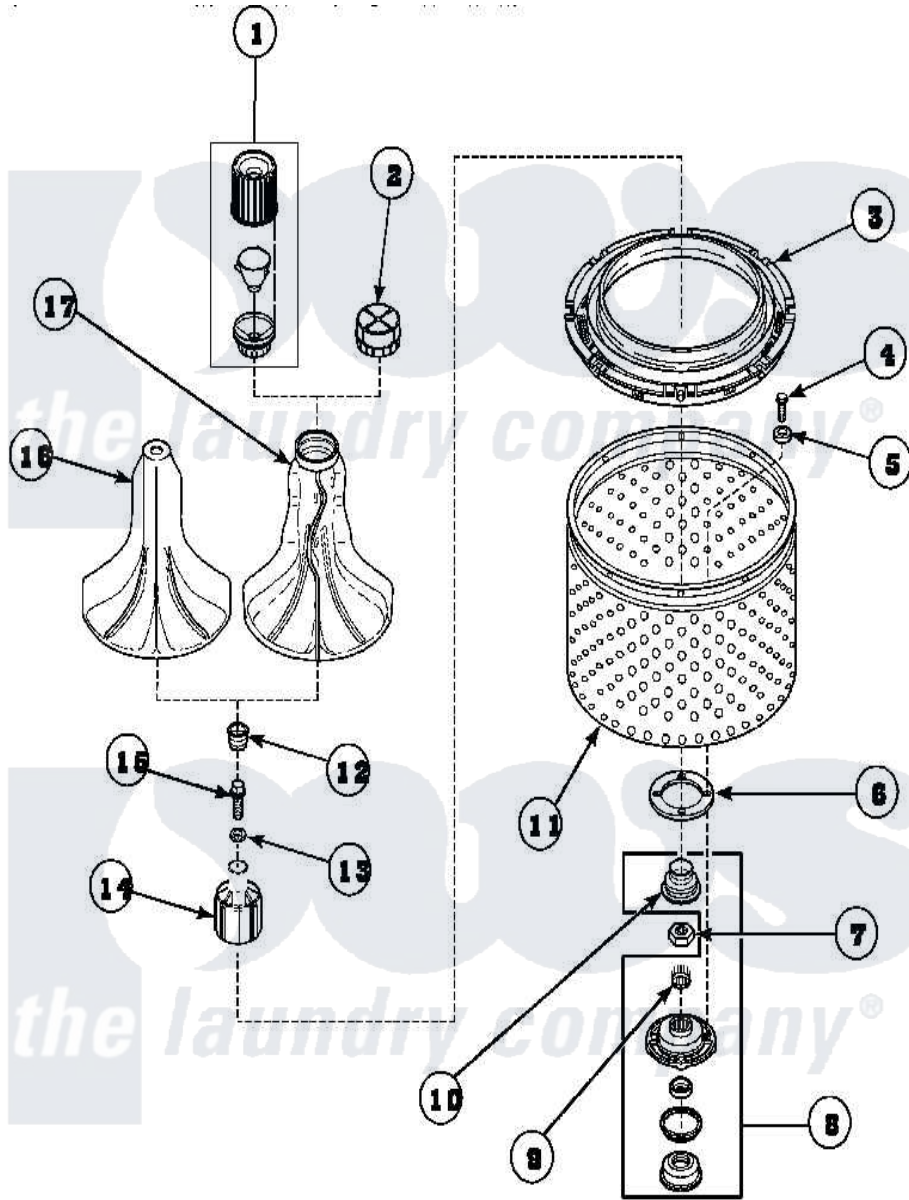

Amana LW7503W2 (BOM: PLW7503W2A) 02 - AGITATOR/DRIVE BELL/SEAL KIT/TUB & HUB

W214P2EA

Amana Residential Amana LW7503W2 (BOM: PLW7503W2A) Washer Parts Parts Diagram 02 - AGITATOR/DRIVE BELL/SEAL KIT/TUB & HUB
 Click on the part number to view part

Item	Original Part Number	Replaced By	Status	Part Description
1	36542	40002101W		Assembly, Fabric Softner
2	36515			Cap, Agitator
3	35035			Guard, Clothes
4	27202	W10116787		Screw
5	28094			Gasket
7	Y29220	40016301		Nut, Lock
8	495P3	R9900552		Hub And Seal
9	29728	40008301		Insert, Spline
10	36425	40016101		Seal, Bell Drive
12	36511	40008401		Plug, Bell
13	36472			O-Ring
14	36443P	R9900189		Kit, Drive Bell And Seal
15	34288	40065102		Screw, Shoulder 1/4